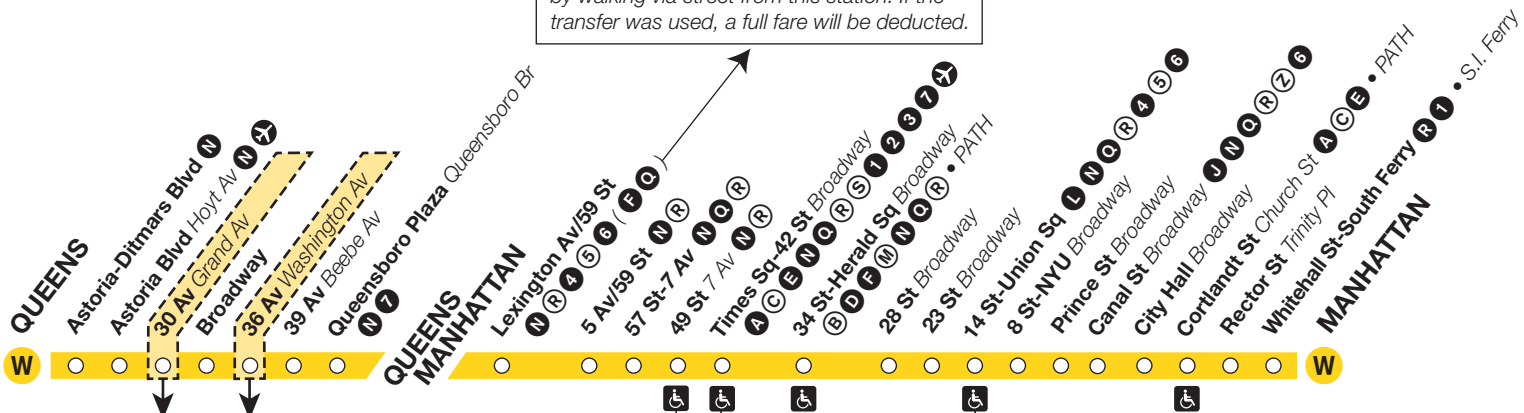

**Effective
November 5, 2017**

New York City Transit

Subway Timetable

W trains operate, weekdays only, between Ditmars Blvd, Queens, and Whitehall St-South Ferry, Manhattan, at all times except late nights.

W Broadway Local

Using MetroCard only, the single free transfer provided after first swipe can be used at:
F Q at **Lexington Av/63 St** station.
 by walking via street from this station. If the transfer was used, a full fare will be deducted.

Service begins at 86 St-Gravesend Station at *6:25 AM, ^6:43 AM, #6:51 AM.