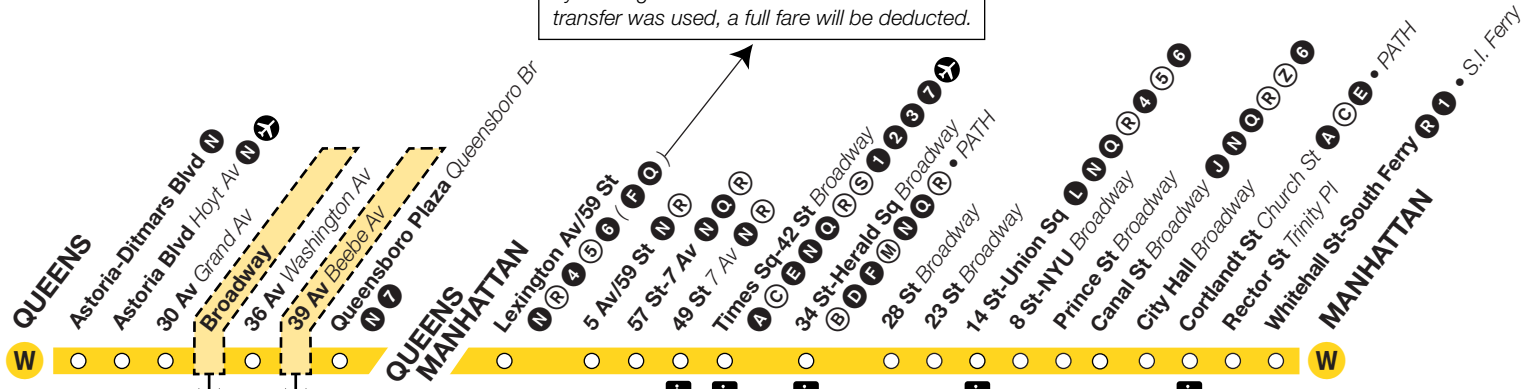

Effective
June 24, 2018

New York City Transit

Subway Timetable

W

A large yellow circle containing the letter "W" in a bold, black, sans-serif font, centered within the circle.

W trains operate, weekdays only, between Ditmars Blvd, Queens, and Whitehall St-South Ferry, Manhattan, at all times except late nights.

TTY/TDD users only 711

Online: www.mta.info

**IF YOU SEE
SOMETHING,
SAY
SOMETHING.**

**Be suspicious of
anything
unattended.**

Tell a cop, an MTA employee or call
1-888-692-7233
(1-888-NYC-SAFE).

Filing a Title VI Complaint – MTA New York City Transit (“NYC Transit”) is committed to providing non-discriminatory service to ensure that no person is excluded from participation in, or denied the benefits of, or subjected to discrimination in the receipt of its services on the basis of race, color or national origin as protected by Title VI of the Civil Rights Act of 1964 (“Title VI”).

W Broadway Local

Using MetroCard only, the single free transfer provided after first swipe can be used at:
F Q at **Lexington Av/63 St** station.
 by walking via street from this station. If the transfer was used, a full fare will be deducted.

Service begins at 86 St-Gravesend Station at *7:05 AM, ^4:36 PM.