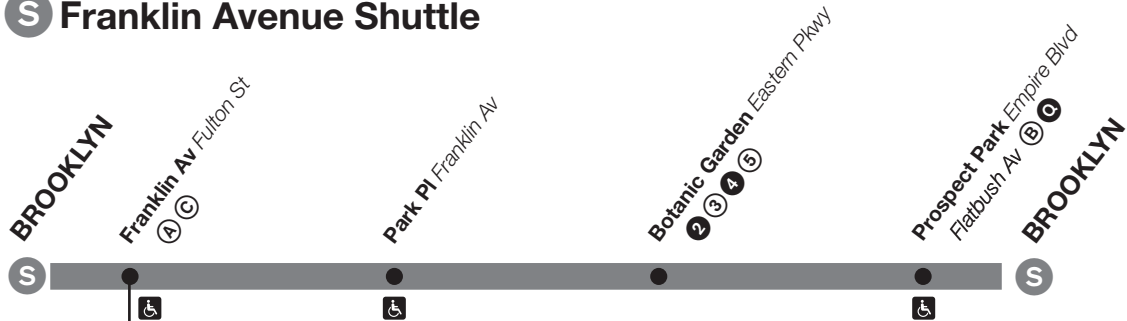

S Franklin Avenue Shuttle

Station Service

● **FULL-TIME**
Train always operates and always stops here.

♿ **ACCESSIBLE STATION**

Transfers

(A) Full-time
(A) Part-time