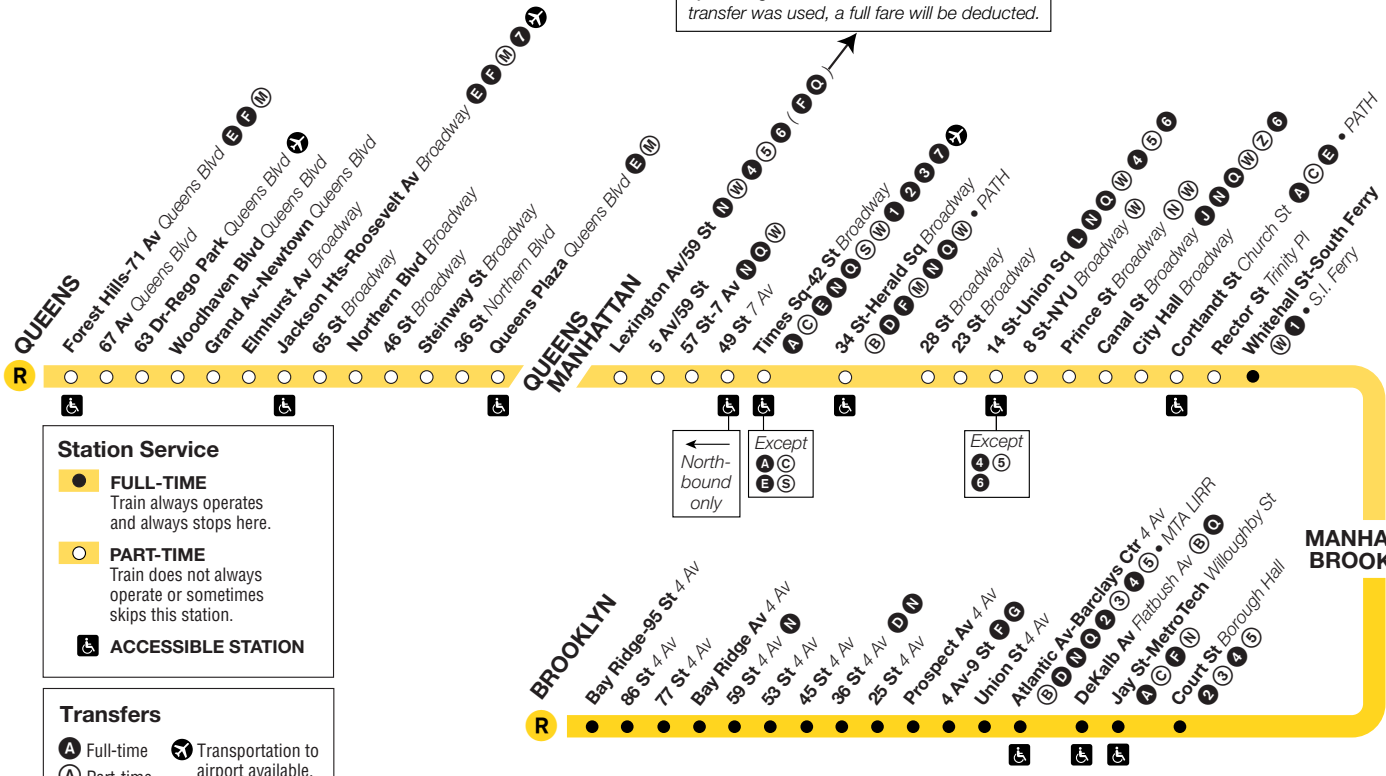

R Broadway Local

Using MetroCard only, the single free transfer provided after first swipe can be used at:
F Q at **Lexington Av/63 St** station.
 by walking via street from this station. If the transfer was used, a full fare will be deducted.

Shuttle Service→

Sunday Service

R Northbound

From 95 St, Brooklyn, to Forest Hills-71 Av, Queens

95 St	59 St	36 St	Atlantic Av- Barclays Ctr	DeKalb Av	Whitehall St	Canal St	Times Sq	Lex Av	Roosevelt Av	Frst Hills 71 Av
1:06	1:13	1:19	1:27	1:30	1:37					
1:26	1:33	1:39	1:47	1:50	1:57					
1:46	1:53	1:59	2:07	2:10	2:17					
2:06	2:13	2:19	2:27	2:30	2:37					
2:26	2:33	2:39	2:47	2:50	2:57					
2:46	2:53	2:59	3:07	3:10	3:17					
3:06	3:13	3:19	3:27	3:30	3:37					
3:26	3:33	3:39	3:47	3:50	3:57					
3:46	3:53	3:59	4:07	4:10	4:17					
4:06	4:13	4:19	4:27	4:30	4:37					
4:26	4:33	4:39	4:47	4:50	4:57					
4:46	4:53	4:59	5:07	5:10	5:17					
5:06	5:13	5:19	5:27	5:30	5:37					
5:26	5:33	5:39	5:47	5:52	5:59	6:07	6:16	6:23	6:44	6:54
5:42	5:49	5:55	6:03	6:07	6:14	6:23	6:32	6:39	6:59	7:09
5:54	6:01	6:07	6:15	6:18	6:25	6:34	6:43	6:50	7:10	7:20
6:07	6:14	6:19	6:28	6:31	6:37	6:47	6:56	7:03	7:23	7:33
6:18	6:25	6:30	6:39	6:42	6:48	6:58	7:07	7:14	7:34	7:44
6:30	6:37	6:43	6:51	6:54	7:01	7:11	7:20	7:27	7:47	7:56
6:43	6:50	6:55	7:04	7:07	7:13	7:23	7:33	7:40	8:00	8:10
6:55	7:02	7:07	7:16	7:19	7:25	7:35	7:45	7:52	8:13	8:22
7:07	7:14	7:19	7:28	7:31	7:38	7:48	7:58	8:05	8:25	8:34
7:19	7:26	7:31	7:40	7:43	7:50	8:00	8:10	8:17	8:37	8:46
7:31	7:38	7:43	7:52	7:55	8:02	8:13	8:23	8:30	8:49	8:58
7:41	7:48	7:53	8:02	8:07	8:14	8:24	8:34	8:41	9:01	9:10
7:55	8:02	8:07	8:16	8:19	8:26	8:36	8:46	8:53	9:13	9:22
8:07	8:14	8:19	8:28	8:31	8:38	8:48	8:58	9:05	9:25	9:34