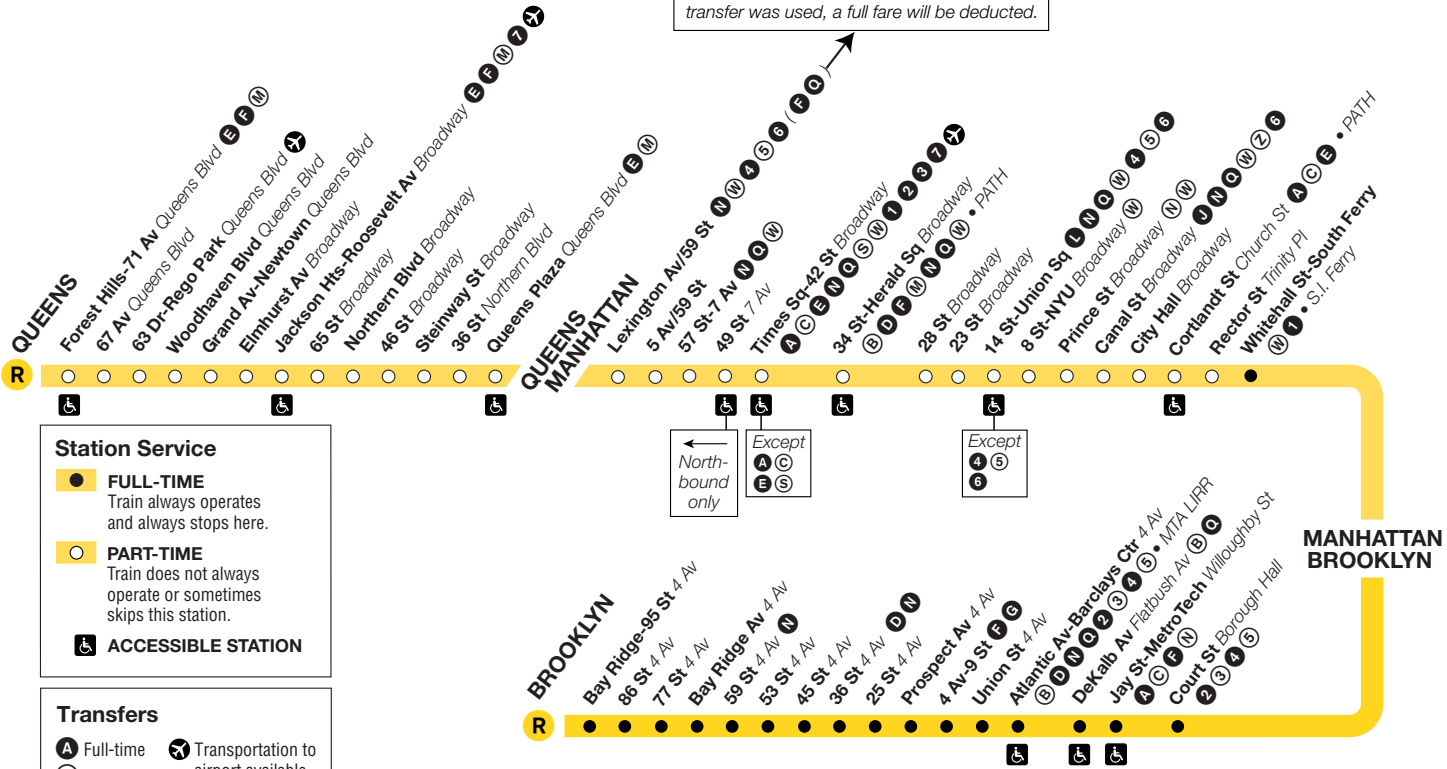

**Effective
November 5, 2017**

New York City Transit

Subway Timetable

***Now: Late Night Shuttle
Service extended to
Whitehall St-South Ferry
Station.***

R trains operate local between Forest Hills-71 Av, Queens, and Bay Ridge-95 St, Brooklyn, at all times except late nights. During late nights, **R** trains operate between Bay Ridge-95 St, Brooklyn and Whitehall St-South Ferry, Manhattan.

Fares – All MTA New York City Transit trains (subways and Staten Island Railway) and local buses (including Limited-Stop and +SelectBusService buses at MetroCard® fare collection machines) accept MetroCard. Express buses only accept 7-Day Express Bus Plus MetroCard or Pay-Per-Ride MetroCard. All of our buses and +SelectBusService coin fare collection machines accept exact fare in coins. Dollar bills, pennies, and half-dollar coins are not accepted.

Free Transfers – Unlimited-Ride MetroCard permits free transfers to all but our express buses (between subway and local bus, local bus and local bus etc.) Pay-Per-Ride MetroCard allows one free transfer of equal or lesser value if you complete your transfer within two hours of the time you pay your full fare with the same MetroCard. If you pay your local bus fare with coins, ask for a free electronic paper transfer to use on another local bus.

R Broadway Local

Using MetroCard only, the single free transfer provided after first swipe can be used at:
F Q at **Lexington Av/63 St station**.
 by walking via street from this station. If the transfer was used, a full fare will be deducted.