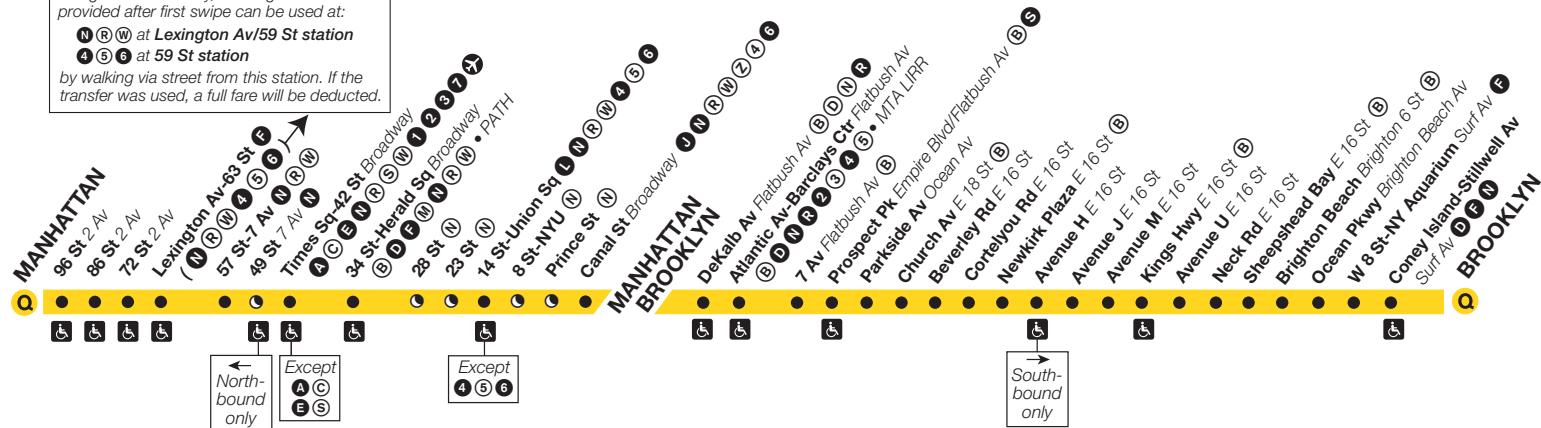

Q Second Avenue/Broadway Express/Brighton Local

Using MetroCard only, the single free transfer provided after first swipe can be used at:

N R W at **Lexington Av/59 St station**

4 5 6 at **59 St station**

by walking via street from this station. If the transfer was used, a full fare will be deducted.

Station Service

FULL-TIME
Train always operates and always stops here.

LATE-NIGHT SERVICE
Train stops at this station late-night hours only (approx. 12 AM - 6:00 AM).

ACCESSIBLE STATION

Transfers

A Full-time
A Part-time
X Transportation to airport available.

tr00qa17086_cs