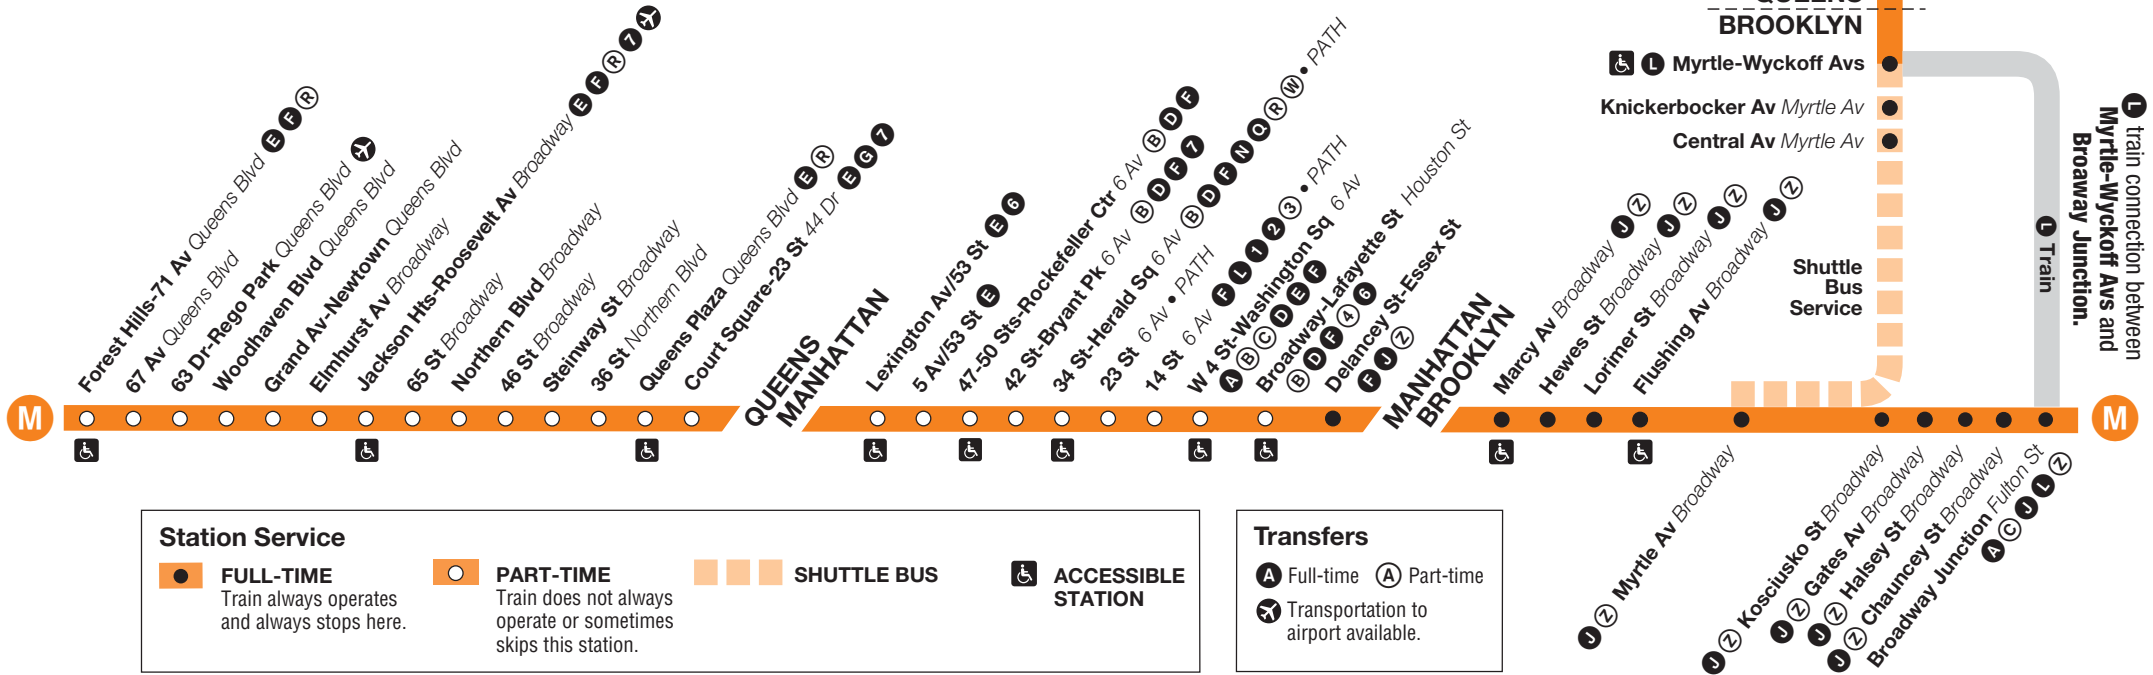

**Effective
September 2, 2017**

New York City Transit

Subway Timetable

Now: Route Change

On Weekdays M trains operate between Broadway Junction, Brooklyn and Forest Hills-71 Av, Queens.

On Weekends M trains operate between Broadway Junction, Brooklyn and Delancey St-Essex St, Manhattan.

M Queens Blvd/6 Av Local

BEGINNING SEPTEMBER 2, 2017 THROUGH APRIL 30, 2018, M train service will not be available between Myrtle-Wyckoff Aves and Myrtle Av-Broadway due to Myrtle Av Viaduct reconstruction. During this time, free shuttle buses are provided to serve the following stations: Myrtle-Wyckoff Aves, Knickerbocker Av, Central Av and Myrtle Av-Broadway.

- M trains operate:
- Weekdays – Between Broadway Junction and Forest Hills-71 Av.
 - Sat and Sun (days only) – Between Broadway Junction and Delancey St-Essex St.
- M Shuttle trains operate:
- Daily – Serving Myrtle-Wyckoff Aves, Seneca Av, Forest Av, Fresh Pond Av, and Metropolitan Av.