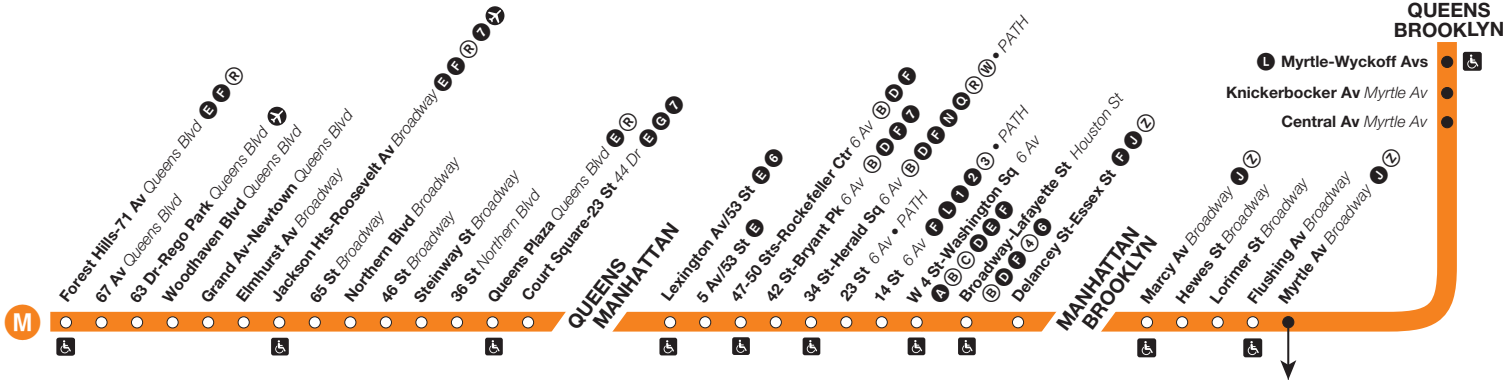

M Queens Blvd/6 Av Local

Station Service

FULL-TIME
Train always operates and always stops here.

PART-TIME
Train does not always operate or sometimes skips this station.

ACCESSIBLE STATION

tr00ma18117_cs

Transfers

A Full-time **A** Part-time
A Transportation to airport available.

WHEN M TRAIN OPERATES BETWEEN METROPOLITAN AV AND MYRTLE AV:
Toward Manhattan: Transfer to J service
Toward Queens: Transfer from J service