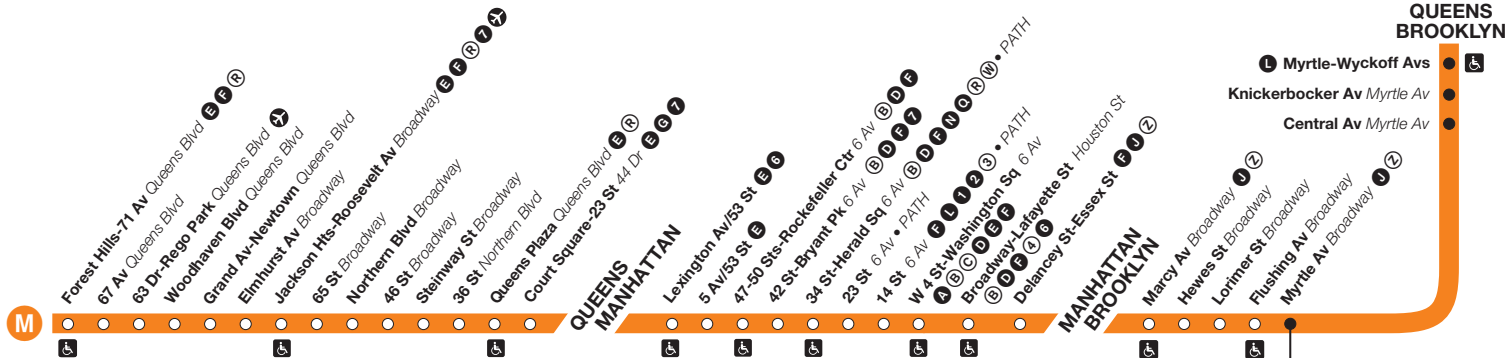

**Effective
June 24, 2018**

New York City Transit

Subway Timetable

M trains operate between Metropolitan Av and Forest Hills-71 Av, except late nights into early mornings when they operate between Metropolitan and Myrtle Aves, and weekends when they operate between Metropolitan Av and Delancey St.

M Queens Blvd/6 Av Local

Station Service

FULL-TIME
Train always operates and always stops here.

PART-TIME
Train does not always operate or sometimes skips this station.

ACCESSIBLE STATION

Transfers

A Full-time **A** Part-time
X Transportation to airport available.

tr00ma18117_cs

WHEN M TRAIN OPERATES BETWEEN METROPOLITAN AV AND MYRTLE AV:
Toward Manhattan: Transfer to **J** service
Toward Queens: Transfer from **J** service

Weekday Service

M Southbound

From Forest Hills-71 Av to Middle Village-Metropolitan Av, Queens