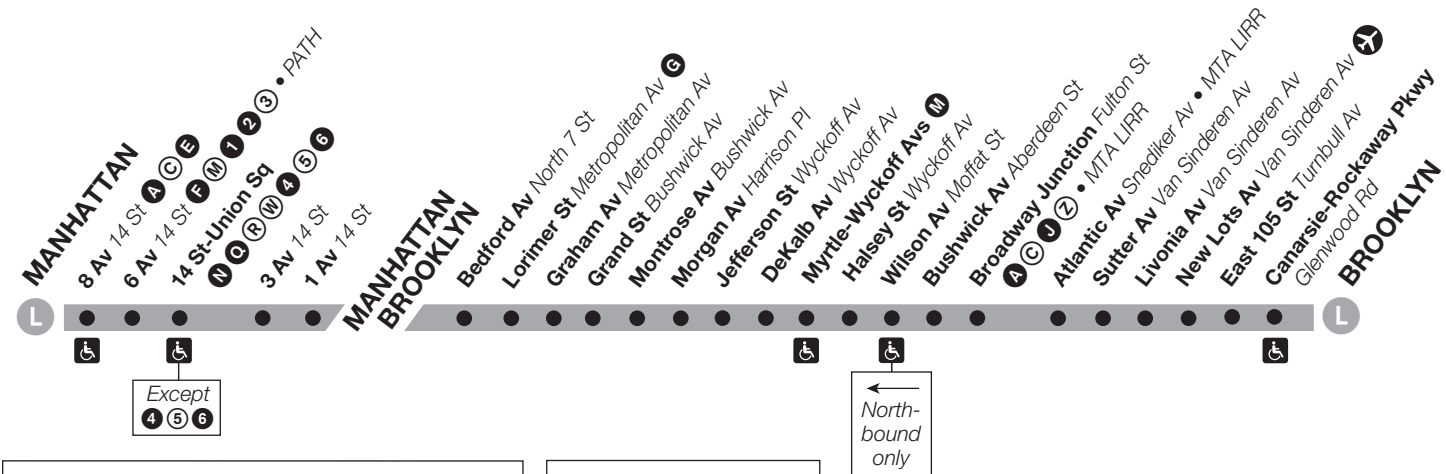

L 14 St-Canarsie Local

Station Service

- **FULL-TIME**
  Train always operates and always stops here.
- **ACCESSIBLE STATION**

Transfers

- Full-time Part-time
- Transportation to airport available.