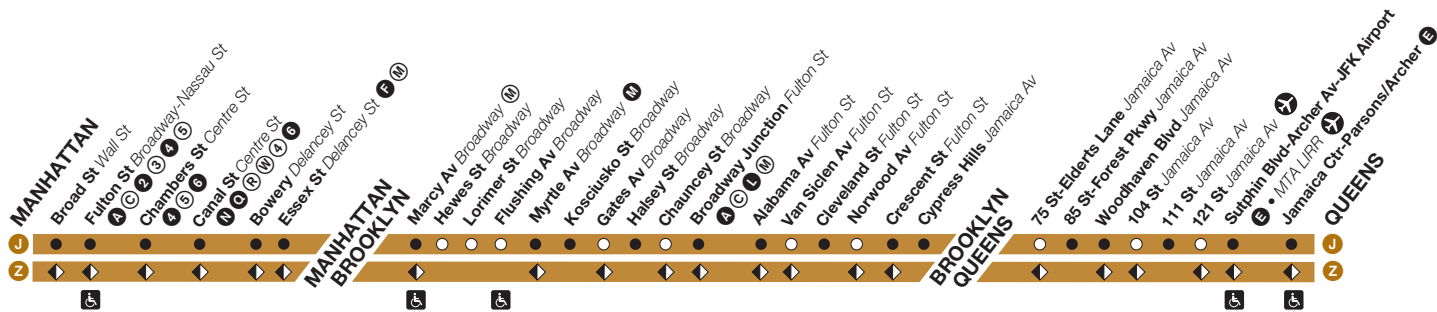

J Nassau St Local

Z Nassau St Express (weekday rush hours)