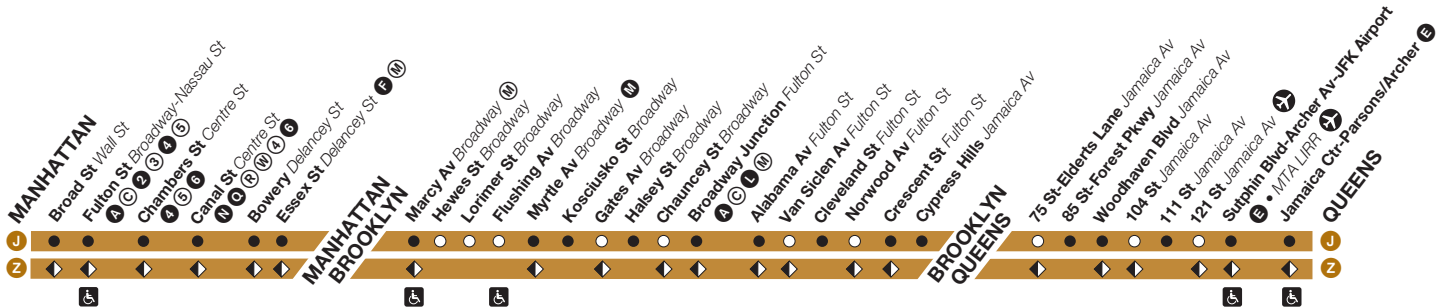

J Nassau St Local
Z Nassau St Express (weekday rush hours)

Station Service

● **FULL-TIME**
Train always operates and always stops here.

◐ **PART-TIME**
Train does not always operate or sometimes skips this station.

◑ **ONE-WAY RUSH HOUR**
Train operates in one direction (to Manhattan AM, from Manhattan PM).

♿ **ACCESSIBLE STATION**

Transfers

Ⓐ Full-time Ⓐ Part-time

✈ Transportation to airport available.