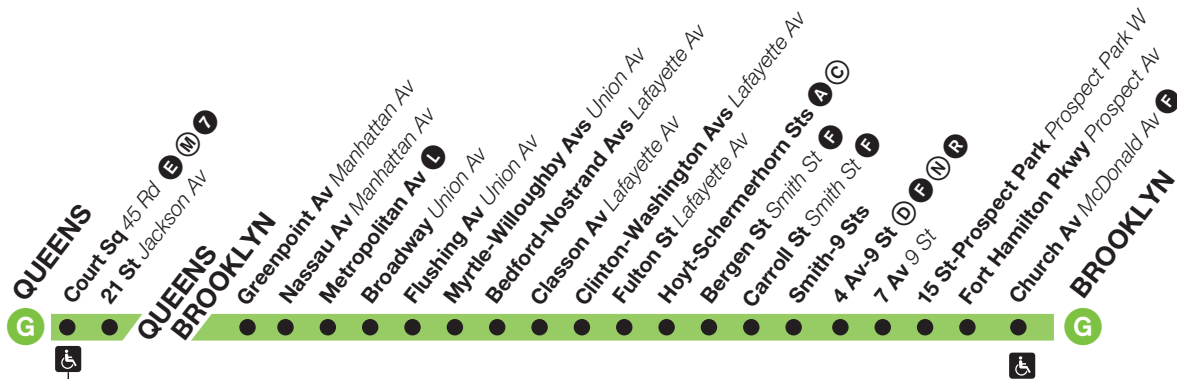

G Brooklyn-Queens Crosstown

Station Service

- **FULL-TIME**
  Train always operates and always stops here.
- **ACCESSIBLE STATION**

Transfers

- **A** Full-time
- **A** Part-time