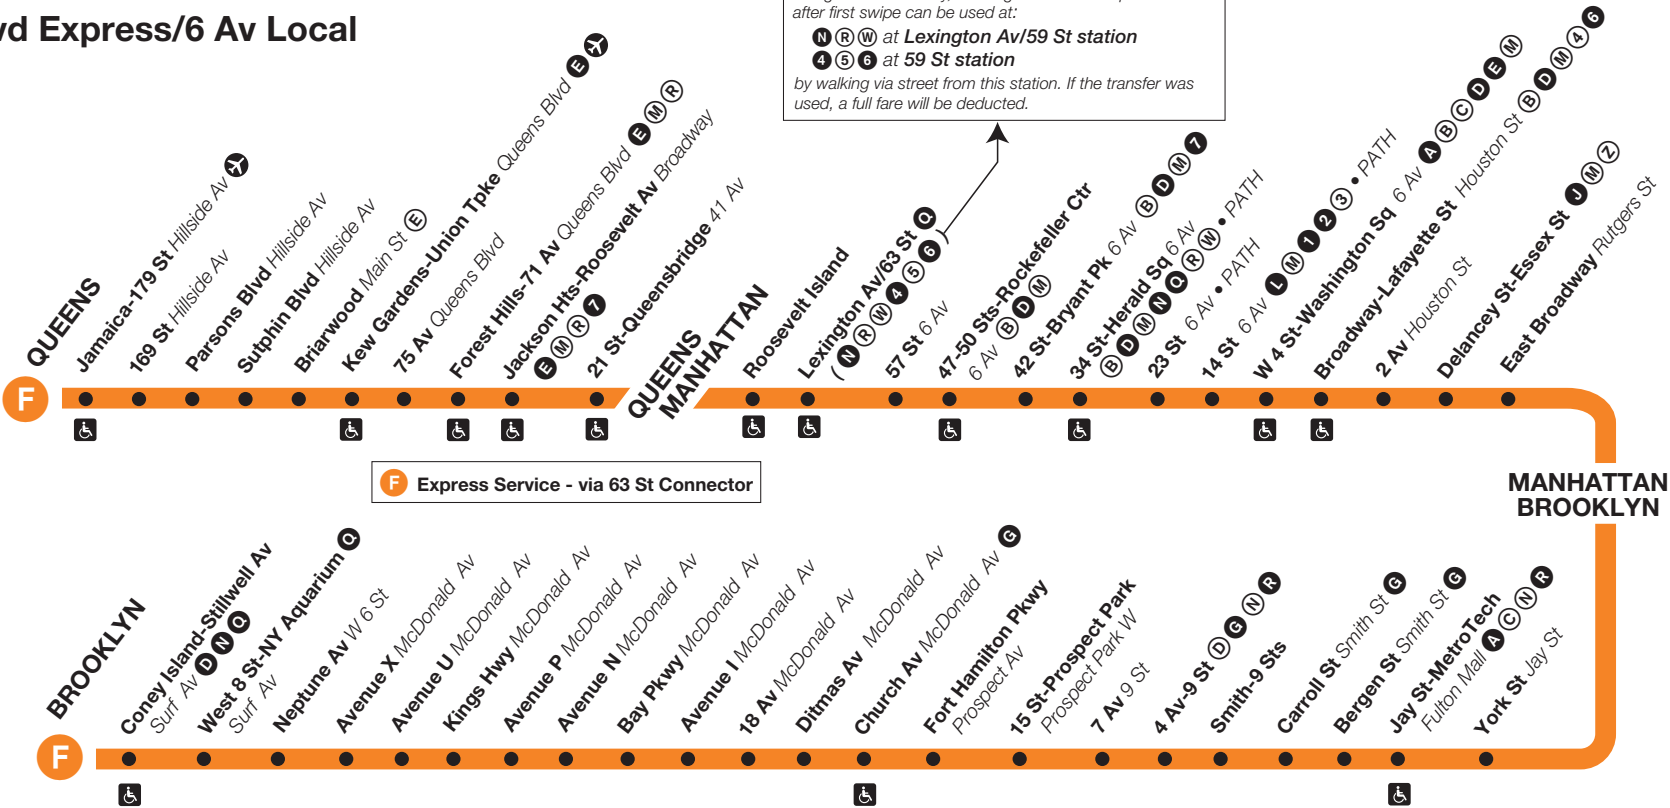

**Effective
June 25, 2017**

New York City Transit

Subway Timetable

F trains operate at all times between Jamaica, Queens, and Stillwell Av, Brooklyn via the 63 St Connector (serving 21 St-Queensbridge, Roosevelt Island, Lexington Av-63 St, and 57 St-6 Av). **F** trains operate express along Queens Blvd at all times. **F** trains do not serve Queens Plaza, 23 St-Ely Av, Lexington Av-53 St and 5 Av-53 St.

F Queens Blvd Express/6 Av Local

Station Service

- FULL-TIME**
Train always operates and always stops here.
- ACCESSIBLE STATION**

Transfers

- Full-time
- Part-time
- Transportation to airport available.

tr00fa17115_cs

Using MetroCard only, the single free transfer provided after first swipe can be used at:

- at Lexington Av/59 St station
- at 59 St station

by walking via street from this station. If the transfer was used, a full fare will be deducted.