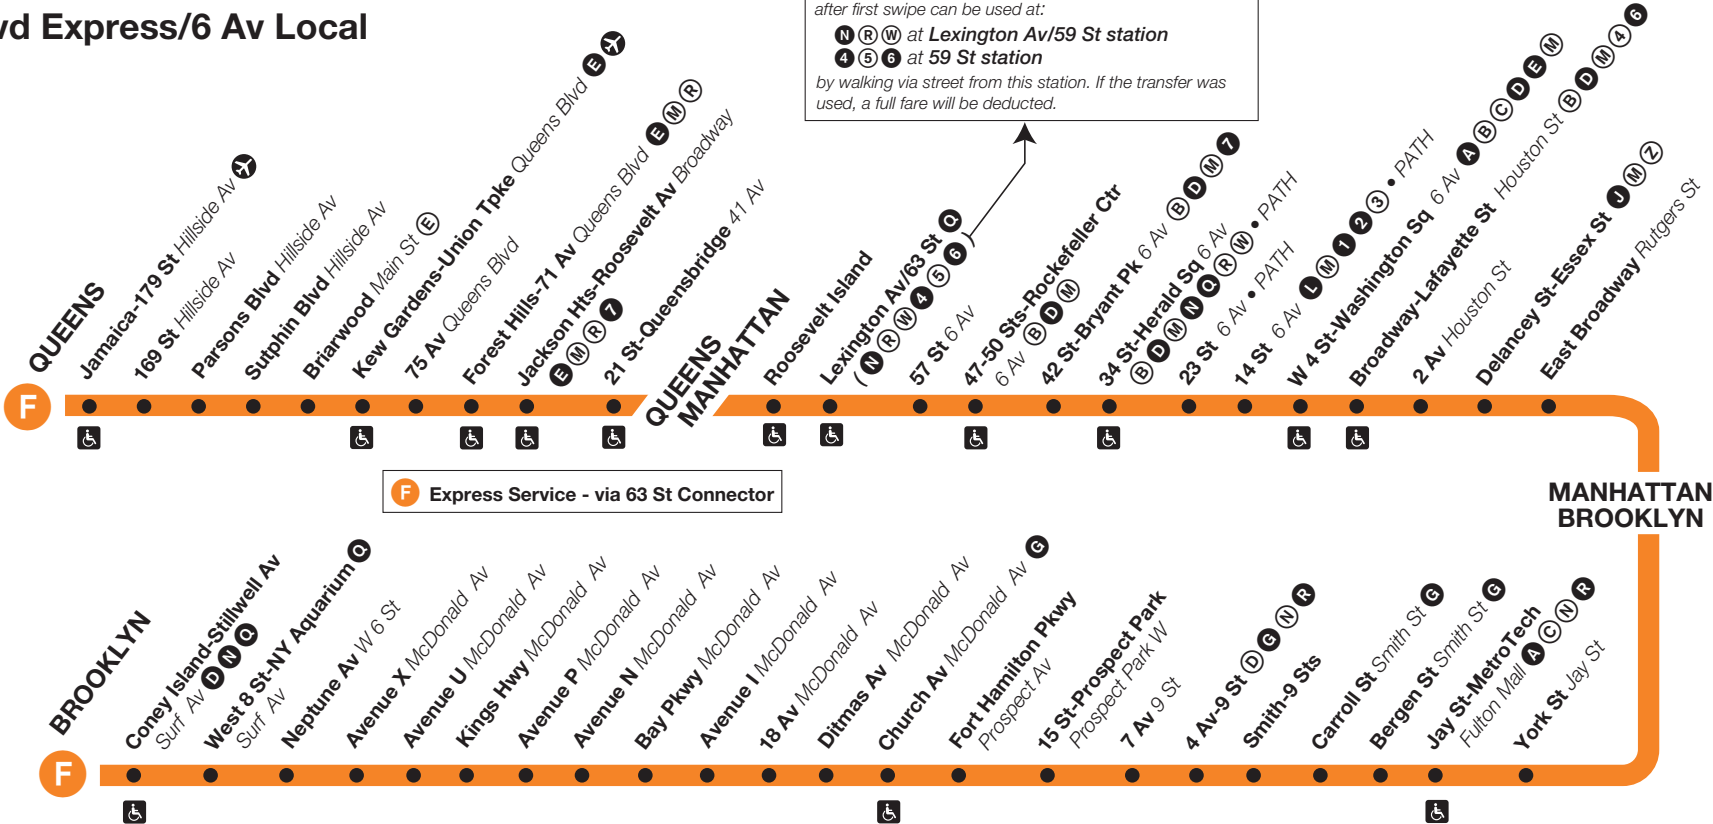

Using MetroCard only, the single free transfer provided after first swipe can be used at:
N R W at **Lexington Av/59 St** station
4 5 6 at **59 St** station
 by walking via street from this station. If the transfer was used, a full fare will be deducted.