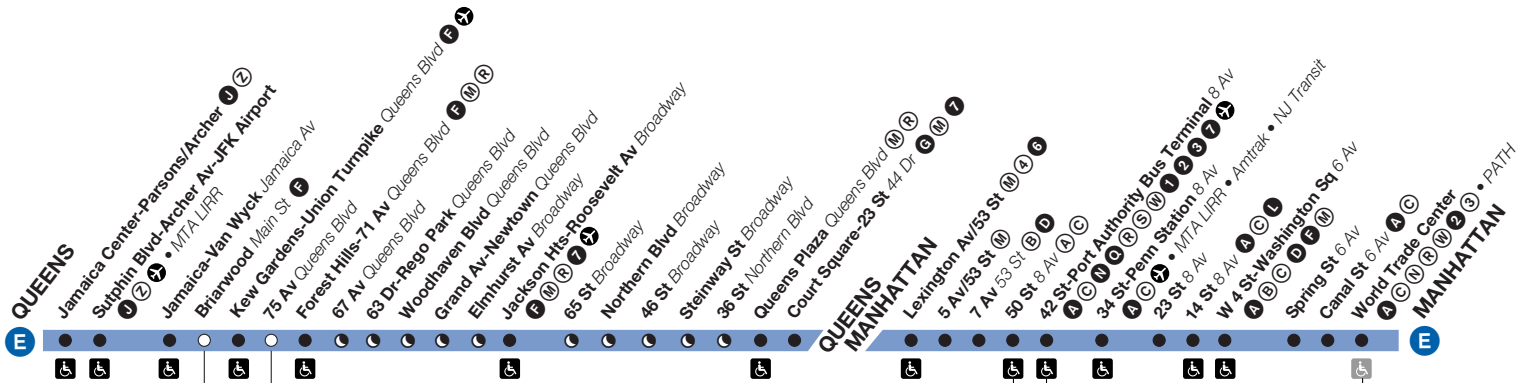

E 8 Av Local

E trains stop at **Briarwood** and **75 Av** as follows:

- During weekday evenings and late nights.
- Saturday and Sunday.

tr00ea17346_cs

Station Service

- **FULL-TIME**
  Train always operates and always stops here.
- **PART-TIME**
  Train does not always operate or sometimes skips this station.
- **LATE-NIGHT SERVICE**
  Train stops at this station late-night hours only (approx. 12 AM - 6 AM).
- **ACCESSIBLE STATION**
- **TEMPORARILY NOT ACCESSIBLE**

Transfers

- **A** Full-time
- **A** Part-time
- **✈** Transportation to airport available.

South-bound only
A C
E only

Elevator not in service due to long-term construction