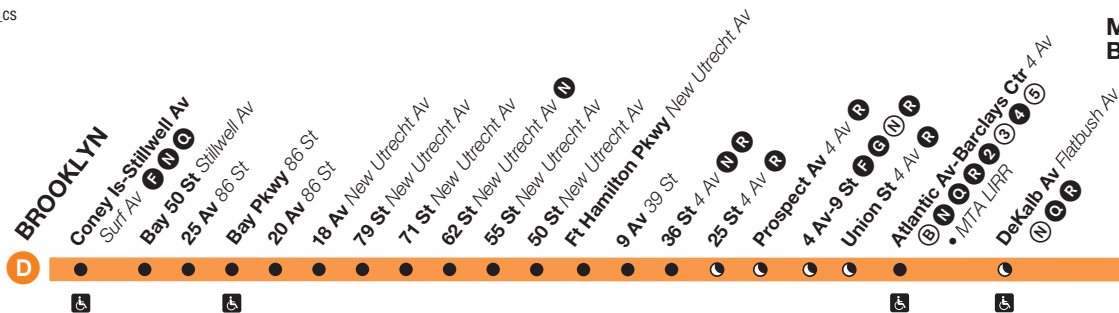

Transfers

- **A** Full-time
- **A** Part-time
- **✈** Transportation to airport available.

tr00da17178_cs