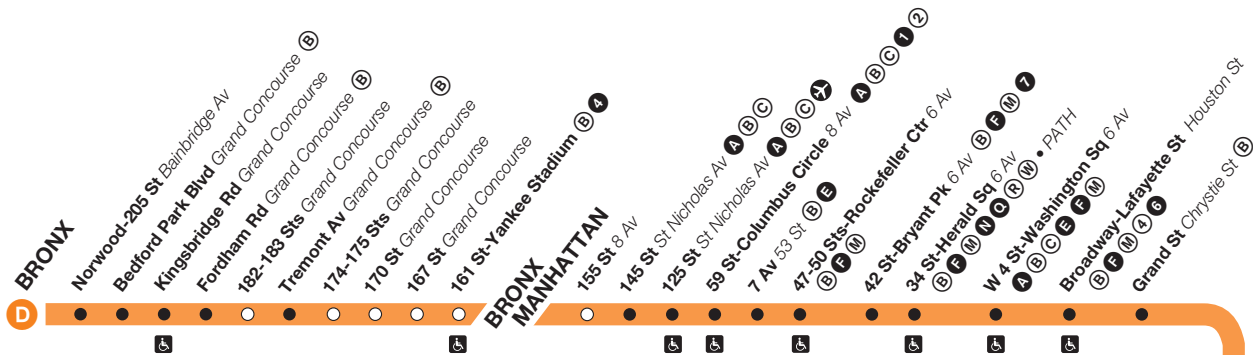

D 6 Av Express

Station Service

- **FULL-TIME** (Solid orange circle): Train always operates and always stops here.
- **PART-TIME** (Hollow orange circle): Train does not always operate or sometimes skips this station.
- **LATE-NIGHT SERVICE** (Orange circle with clock icon): Train stops at this station late-night hours only (approx. 10 PM – 6 AM).
- **ACCESSIBLE STATION** (Wheelchair icon): Station has wheelchair access.

Transfers

- **A** Full-time
- **A** Part-time
- **X** Transportation to airport available.

tr00da16337_cs