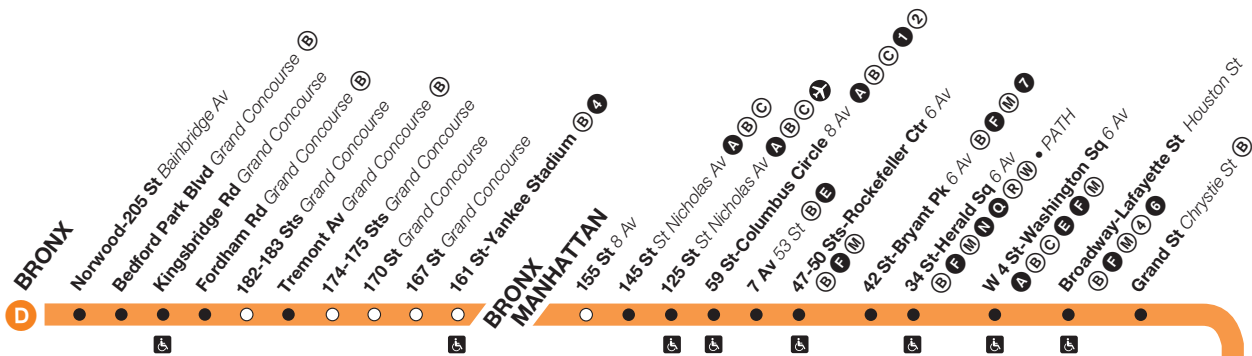

D 6 Av Express