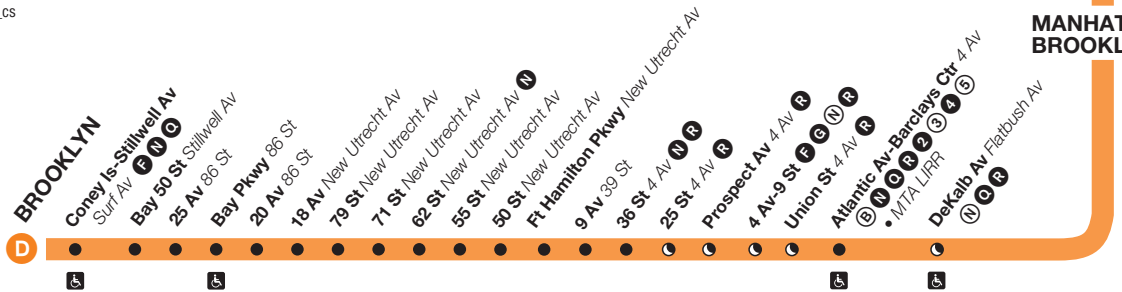

Station Service

- **FULL-TIME** (Black dot): Train always operates and always stops here.
- **PART-TIME** (White dot): Train does not always operate or sometimes skips this station.
- **LATE-NIGHT SERVICE** (Black dot with 'L'): Train stops at this station late-night hours only (approx. 10 PM – 6 AM).
- **ACCESSIBLE STATION** (Wheelchair icon): Station has wheelchair access.

Transfers

- **A** Full-time
- **A** Part-time
- **✈** Transportation to airport available.

tr00da17178_cs