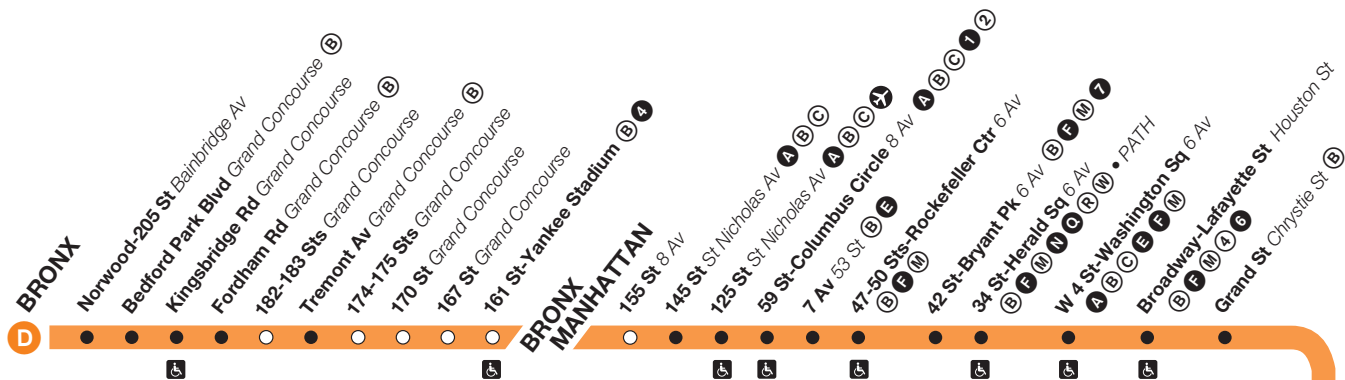

D 6 Av Express