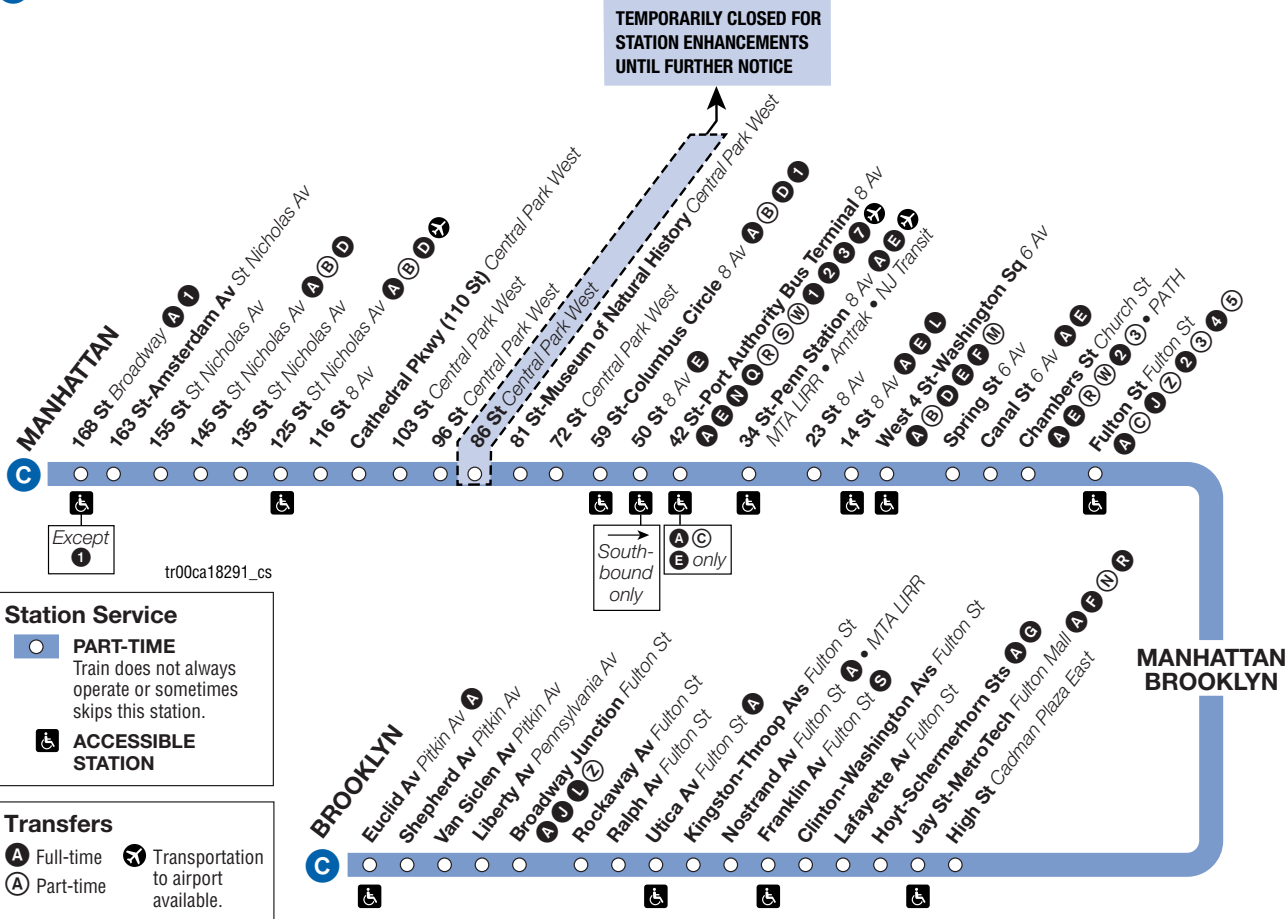

C 8 Avenue Local