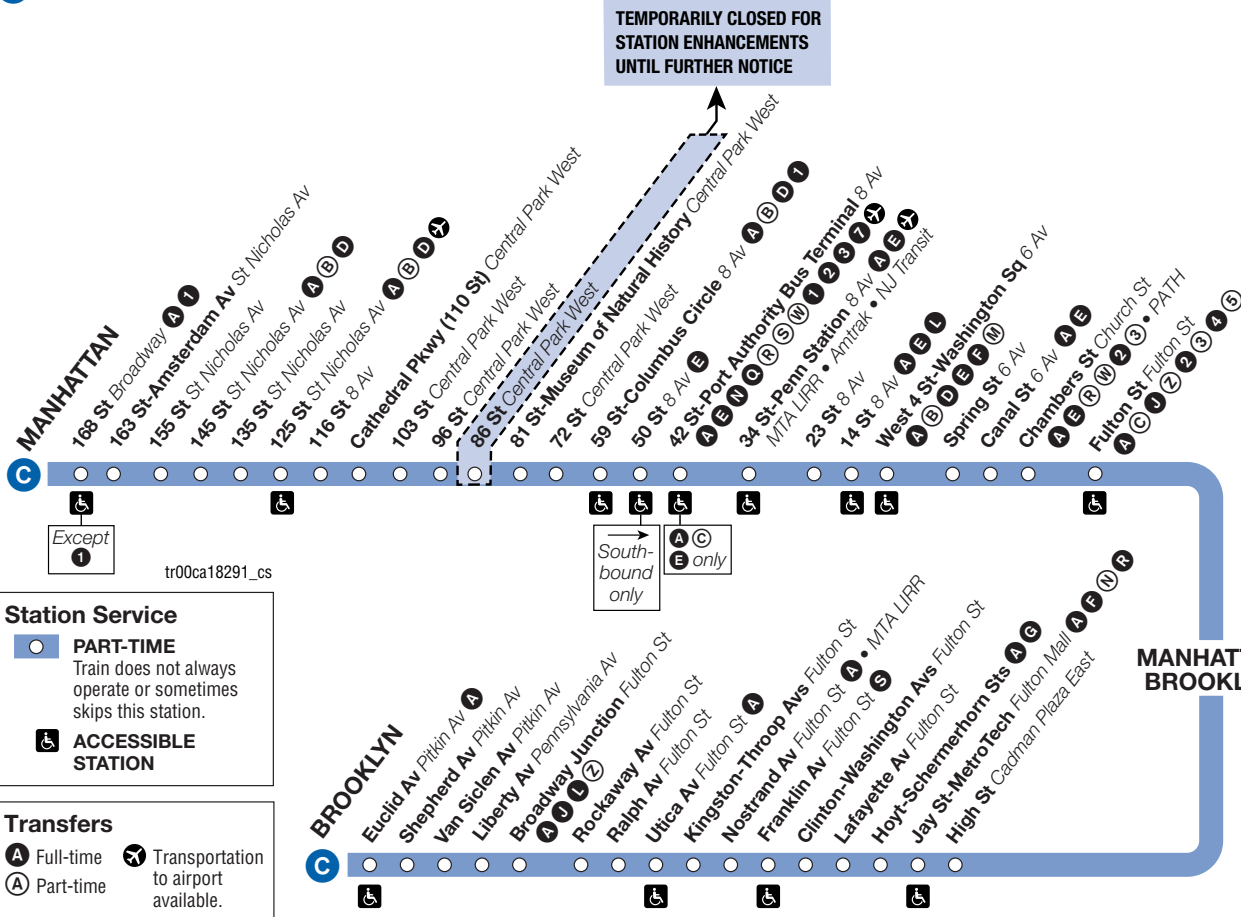

**Effective
June 24, 2018**

New York City Transit

Subway Timetable

C trains operate between 168 St, Manhattan, and Euclid Av, Brooklyn, daily from about 6 AM to 11 PM.

Fares – All MTA New York City Transit trains (subways and Staten Island Railway) and local buses (including Limited-Stop and +SelectBusService buses at MetroCard® fare collection machines) accept MetroCard. Express buses only accept 7-Day Express Bus Plus MetroCard or Pay-Per-Ride MetroCard. All of our buses and +SelectBusService coin fare collection machines accept exact fare in coins. Dollar bills, pennies, and half-dollar coins are not accepted.

Free Transfers – Unlimited-Ride MetroCard permits free transfers to all but our express buses (between subway and local bus, local bus and local bus etc.) Pay-Per-Ride MetroCard allows one free transfer of equal or lesser value if you complete your transfer within two hours of the time you pay your full fare with the same MetroCard. If you pay your local bus fare with coins, ask for a free electronic paper transfer to use on another local bus.

One MTA One Number.

Call 511 and just say MTA to get the information you need.

TTY/TDD users only711

Online: www.mta.info

**IF YOU SEE
SOMETHING,
SAY
SOMETHING.**

**Be suspicious of
anything
unattended.**

Tell a cop, an MTA employee or call 1-888-692-7233 (1-888-NYC-SAFE).

C 8 Avenue Local

Station Service

- PART-TIME**
Train does not always operate or sometimes skips this station.
- ACCESSIBLE STATION**

Transfers

- Full-time**
- Part-time**
- Transportation to airport available.**