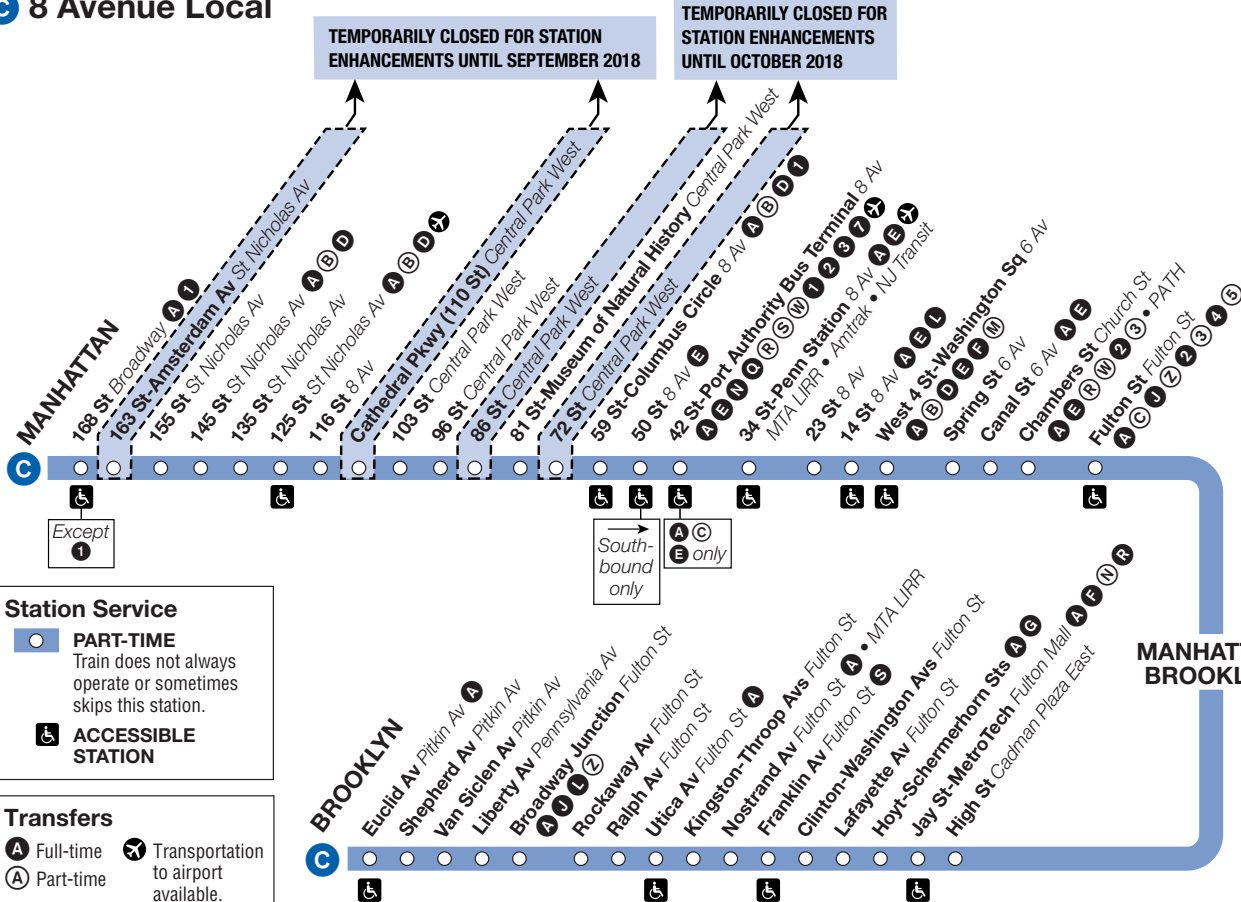

C 8 Avenue Local