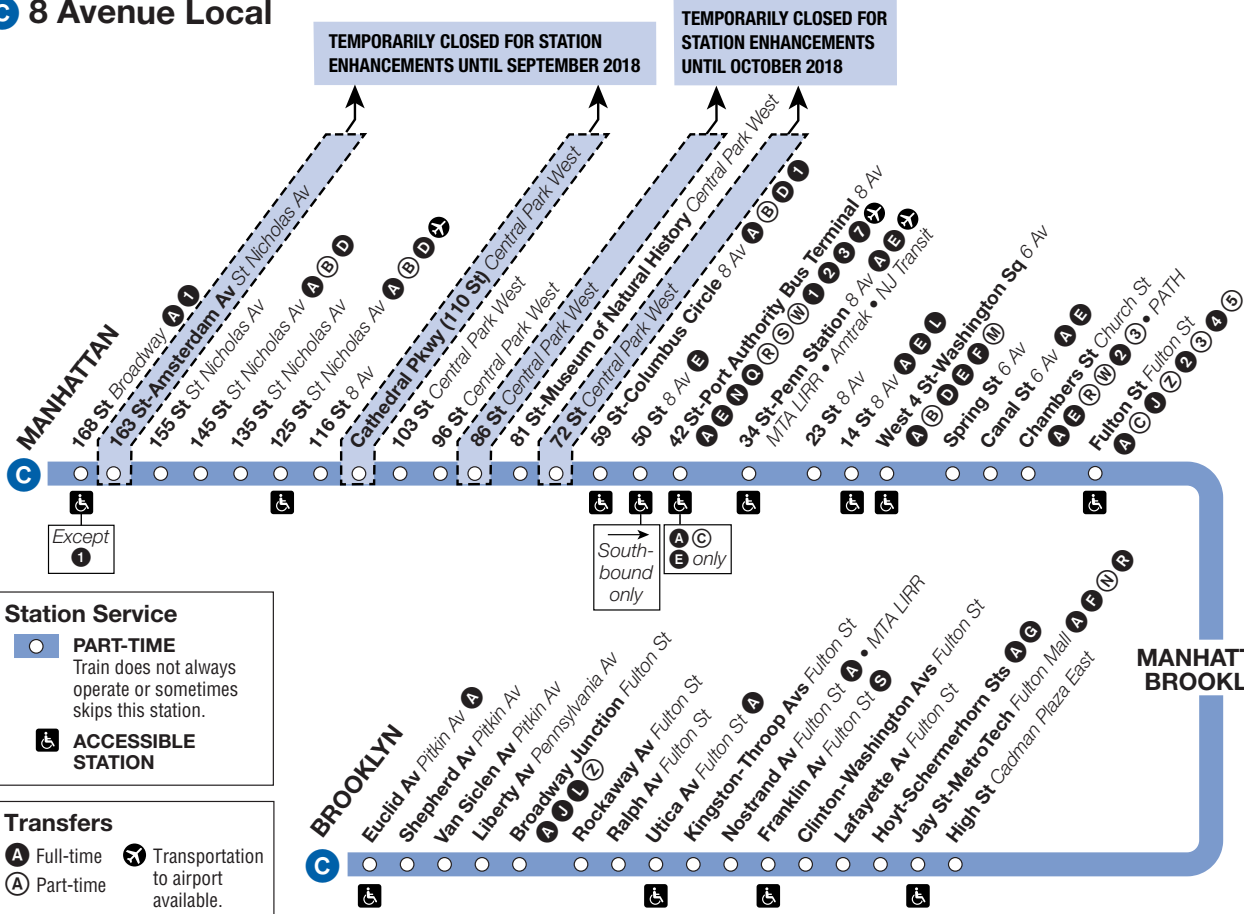

C 8 Avenue Local