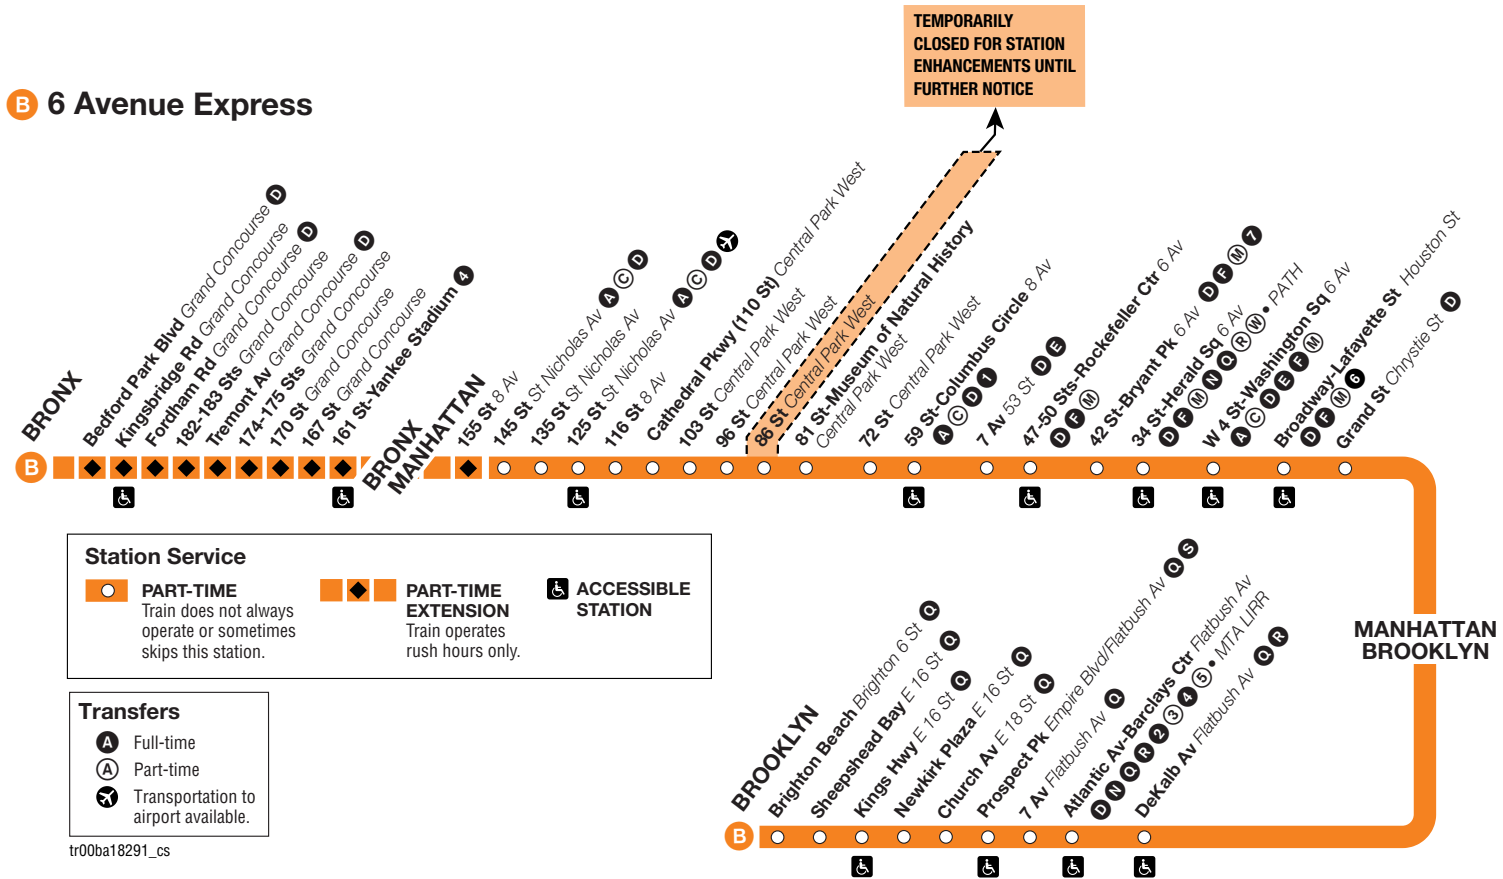

B 6 Avenue Express

Station Service

- **PART-TIME**
  Train does not always operate or sometimes skips this station.
- **PART-TIME EXTENSION**
  Train operates rush hours only.
- **ACCESSIBLE STATION**

Transfers

- Full-time
- Part-time
- Transportation to airport available.