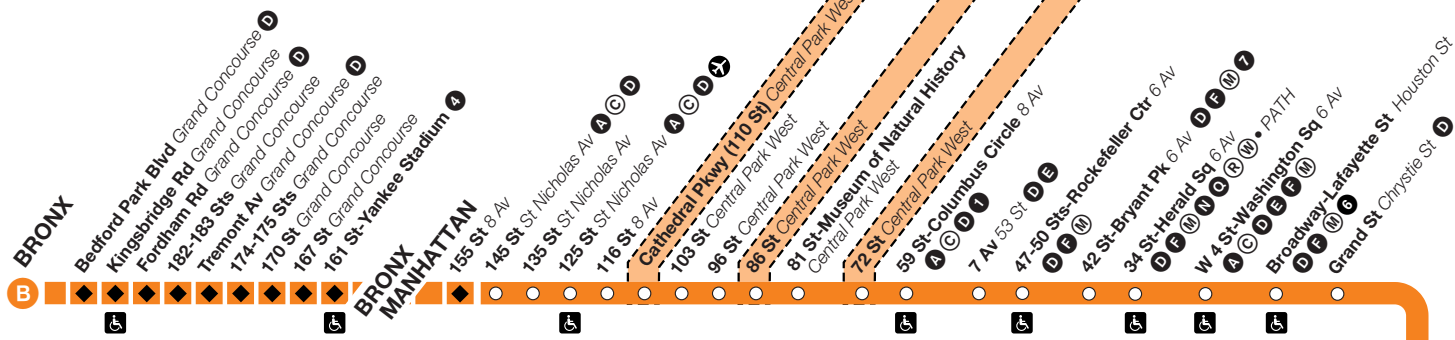

B 6 Avenue Express

TEMPORARILY CLOSED FOR STATION ENHANCEMENTS UNTIL SEPTEMBER 2018

TEMPORARILY CLOSED FOR STATION ENHANCEMENTS UNTIL OCTOBER 2018

Station Service

- PART-TIME
  Train does not always operate or sometimes skips this station.
- PART-TIME EXTENSION
  Train operates rush hours only.
- ACCESSIBLE STATION

Transfers

- Full-time
- Part-time
- Transportation to airport available.