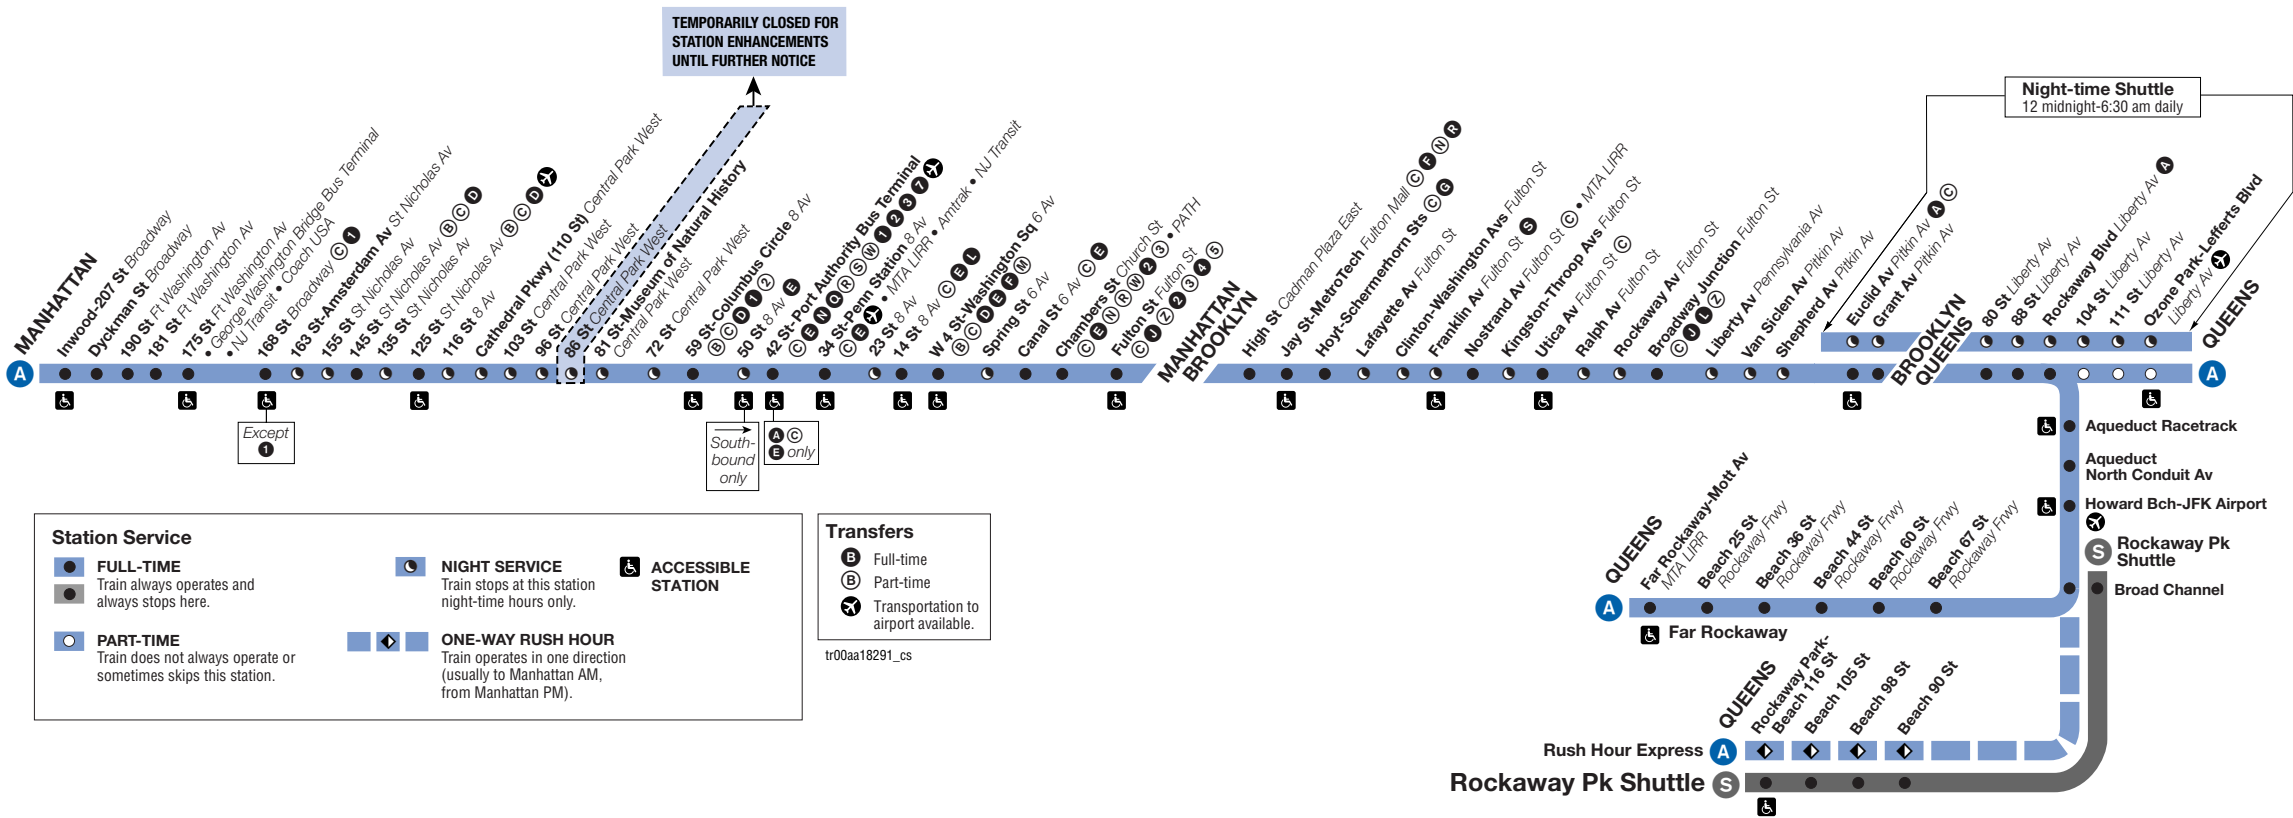

A 8 Avenue Express (with Rockaway Park Shuttle)