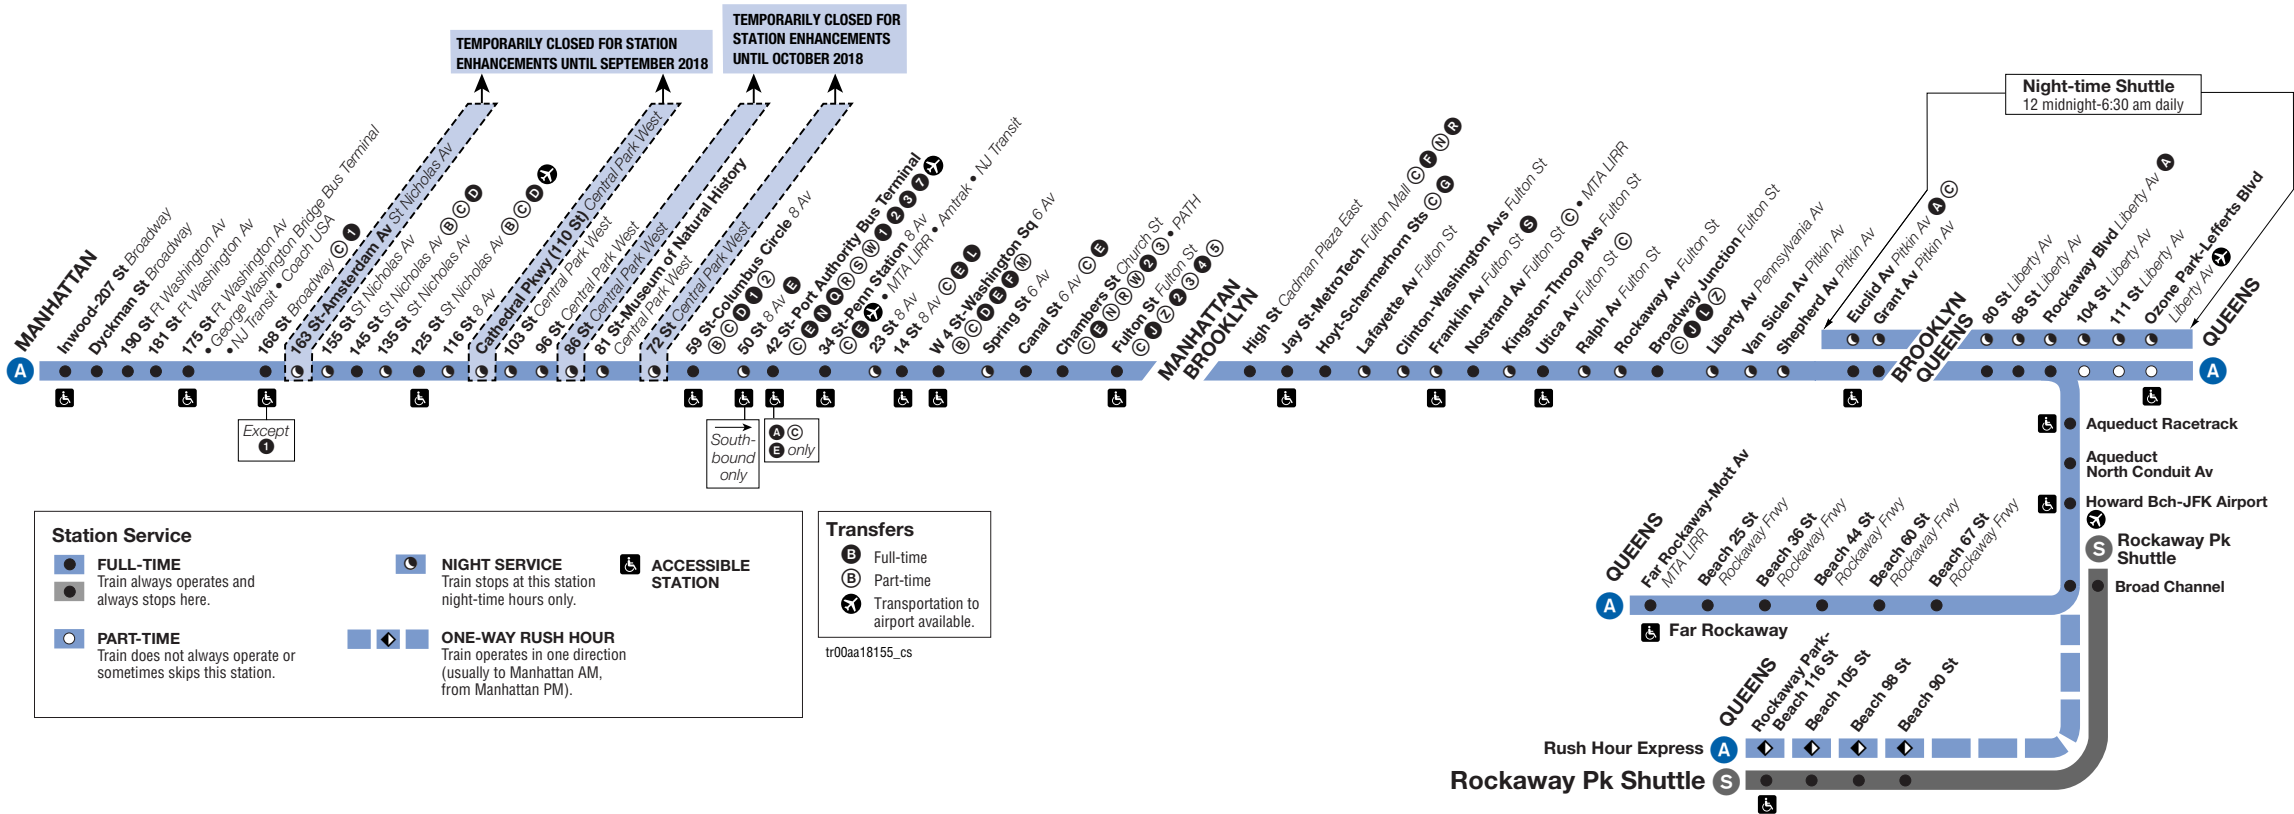

A 8 Avenue Express (with Rockaway Park Shuttle)