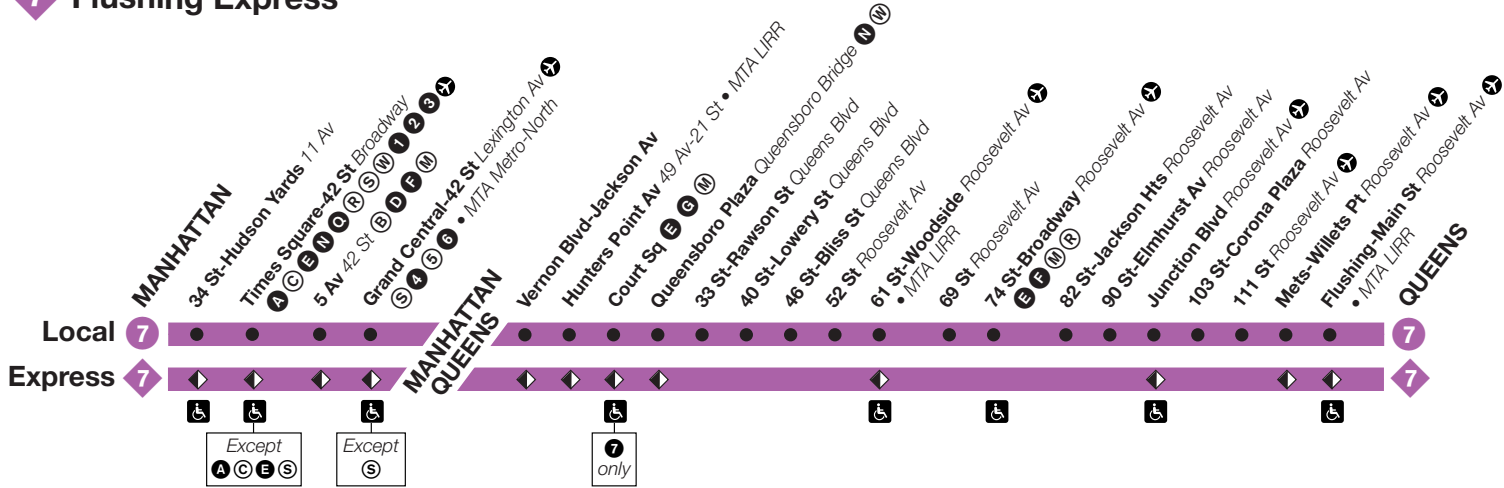

7 Flushing Local

7 Flushing Express

Station Service

FULL-TIME
Train always operates
and always stops here.

ONE-WAY WEEKDAY
Train operates in one direction
(To Manhattan AM,
from Manhattan PM).

**ACCESSIBLE
STATION**

Transfers

- **A** Full-time
- **A** Part-time
- **A** Transportation to airport available.