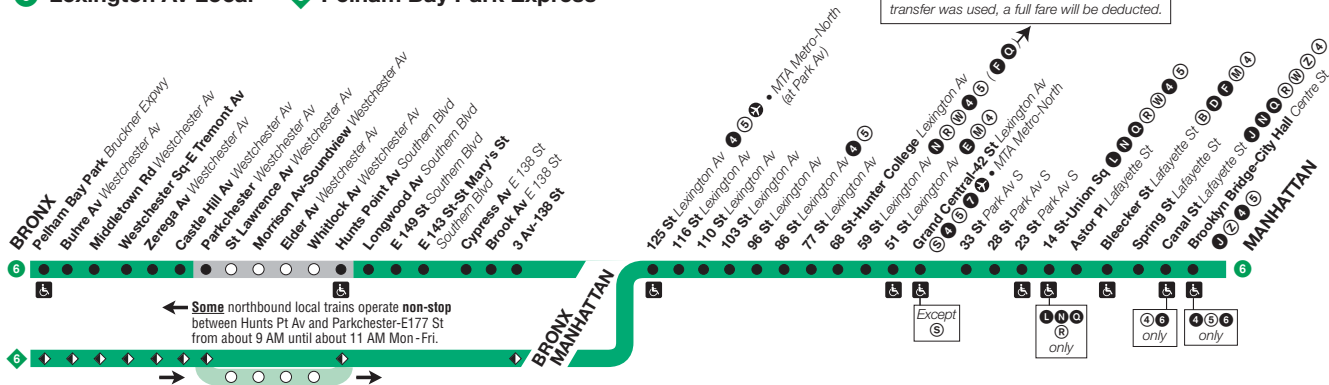

6 Lexington Av Local

6 Pelham Bay Park Express

Using MetroCard only, the single free transfer provided after first swipe can be used at:

F O at **Lexington Av/63 St** station.

by walking via street from this station. If the transfer was used, a full fare will be deducted.

Then every 5-8 minutes from Pelham Bay Pk and every 3-6 minutes from Parkchester until:

6 7:47	7:57	8:03	8:10	8:13	8:26	8:32	8:40	8:42	8:47
6 7:52	8:02	8:08	8:16	8:19	8:32	8:38	8:46	8:48	8:53
—	8:04	8:12	8:22	8:25	8:38	8:44	8:52	8:54	8:59
6 7:56	8:06	8:12	8:19	8:22	8:35	8:41	8:49	8:51	8:56
—	8:10	8:18	8:28	8:31	8:44	8:50	8:58	9:00	9:05
6 8:01	8:11	8:17	8:25	8:28	8:41	8:47	8:55	8:57	9:02

Then every 6-8 minutes from Pelham Bay Pk and every 3-5 minutes from Parkchester until:

7:11	7:22	7:30	7:39	7:42	7:53	7:58	8:05	8:06	8:11
—	7:27	7:35	7:44	7:47	7:58	8:03	8:10	8:11	8:16
7:21	7:32	7:40	7:49	7:52	8:03	8:08	8:15	8:16	8:21