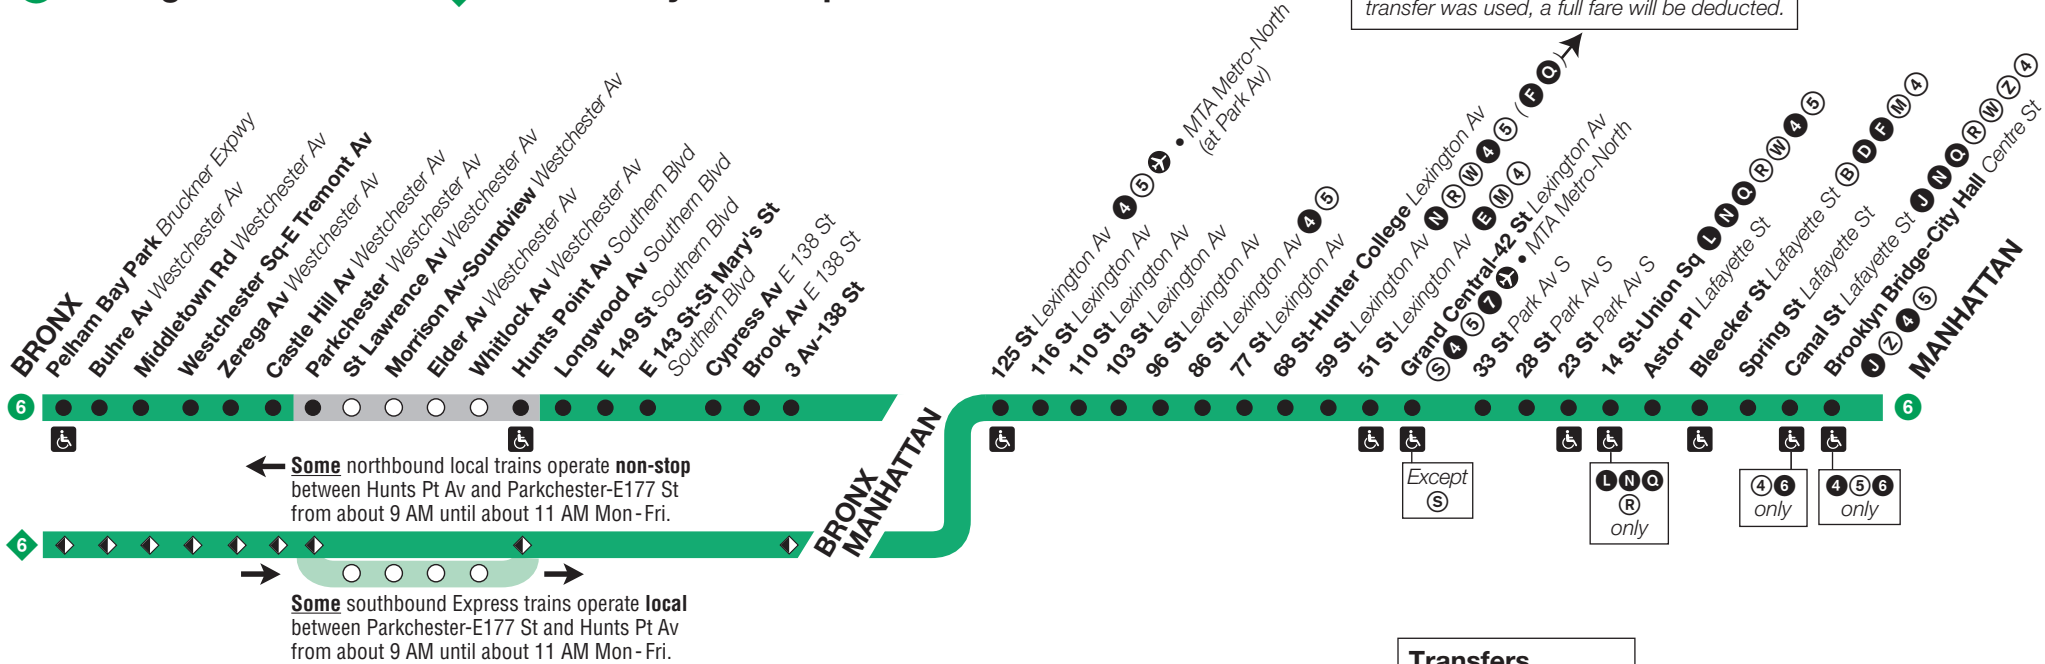

6 Lexington Av Local   **6 Pelham Bay Park Express**