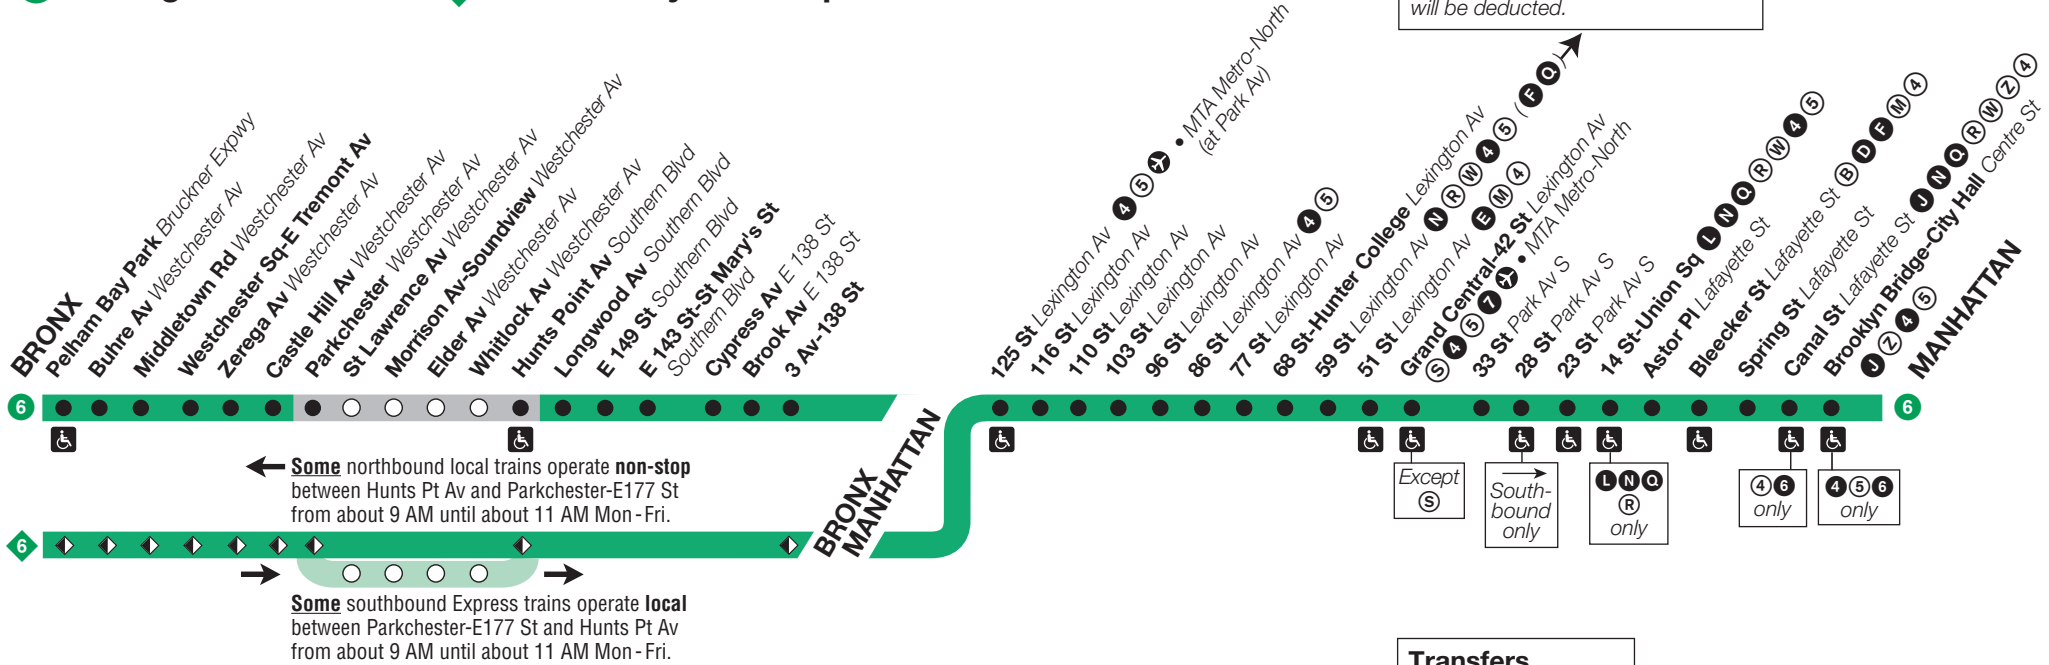

6 Lexington Av Local

6 Pelham Bay Park Express

Using MetroCard only, the single free transfer provided after first swipe can be used at:
F Q at Lexington Av/63 St station by walking via street from this station. If the transfer was used, a full fare will be deducted.

Then every 4 minutes to Parkchester and every 8 minutes to Pelham Bay Pk until:

12:22	12:27	12:28	12:38	12:43	12:54	12:57	1:09	1:19	1:28
12:26	12:31	12:32	12:42	12:47	12:58	1:01	1:13	1:20	—

PELHAM BAY PARK EXPRESS SERVICE BEGINS:

Then every 4 minutes to Parkchester and every 8 minutes to Pelham Bay Pk until:

6 2:22	2:27	2:28	2:38	2:43	2:54	2:57	3:05	3:13	3:22
2:26	2:31	2:32	2:42	2:47	2:58	3:01	3:11	3:19	—
6 2:30	2:35	2:36	2:46	2:51	3:02	3:05	3:12	3:19	3:28
2:34	2:39	2:40	2:50	2:55	3:06	3:09	3:19	3:27	—
6 2:38	2:43	2:44	2:54	2:59	3:10	3:13	3:20	3:27	3:36

Then every 3-5 minutes with some trains terminating at Parkchester until:

7:54	7:59	8:00	8:08	8:13	8:24	8:27	8:37	8:44	—
6 7:58	8:03	8:05	8:12	8:17	8:28	8:31	8:40	8:46	8:55
8:03	8:08	8:09	8:17	8:22	8:33	8:36	8:46	8:53	9:02
6 8:07	8:12	8:14	8:21	8:26	8:37	8:40	8:51	8:59	9:08
8:12	8:17	8:18	8:26	8:31	8:42	8:45	8:55	9:02	—
6 8:16	8:21	8:23	8:30	8:35	8:46	8:49	8:58	9:06	9:15