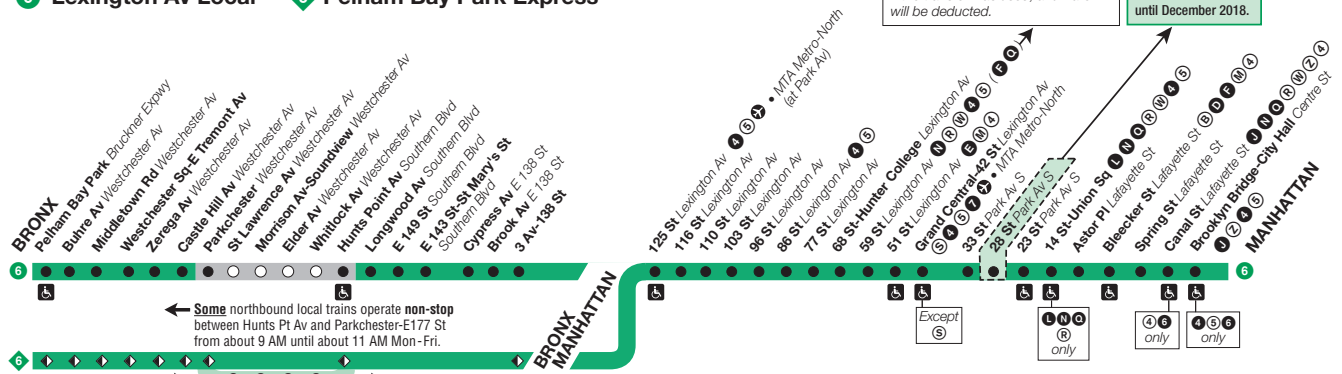

6 trains (denoted below by a color bar) operate express toward Manhattan. Weekday afternoons and evenings, these trains operate express to the Bronx.

Fares – All MTA New York City Transit trains (subways and Staten Island Railway) and local buses (including Limited-Stop and +SelectBusService buses at MetroCard® fare collection machines) accept MetroCard. Express buses only accept 7-Day Express Bus Plus MetroCard or Pay-Per-Ride MetroCard. All of our buses and +SelectBusService coin fare collection machines accept exact fare in coins. Dollar bills, pennies, and half-dollar coins are not accepted.

6 Lexington Av Local **6 Pelham Bay Park Express**

Using MetroCard only, the single free transfer provided after first swipe can be used at:
F Q at **Lexington Av/63 St station** by walking via street from this station. If the transfer was used, a full fare will be deducted.

Temporarily closed for station enhancements until December 2018.

← **Some** northbound local trains operate **non-stop** between Hunts Pt Av and Parkchester-E177 St from about 9 AM until about 11 AM Mon-Fri.

→ **Some** southbound Express trains operate **local** between Parkchester-E177 St and Hunts Pt Av from about 9 AM until about 11 AM Mon-Fri.

Station Service

- **FULL-TIME**
Train always operates and always stops here.
- ◀ **ONE-WAY WEEKDAY**
Train operates in one direction (to Manhattan AM, from Manhattan PM).
- **PART-TIME**
Train does not always operate or sometimes skips this station.
- ♿ **ACCESSIBLE STATION**