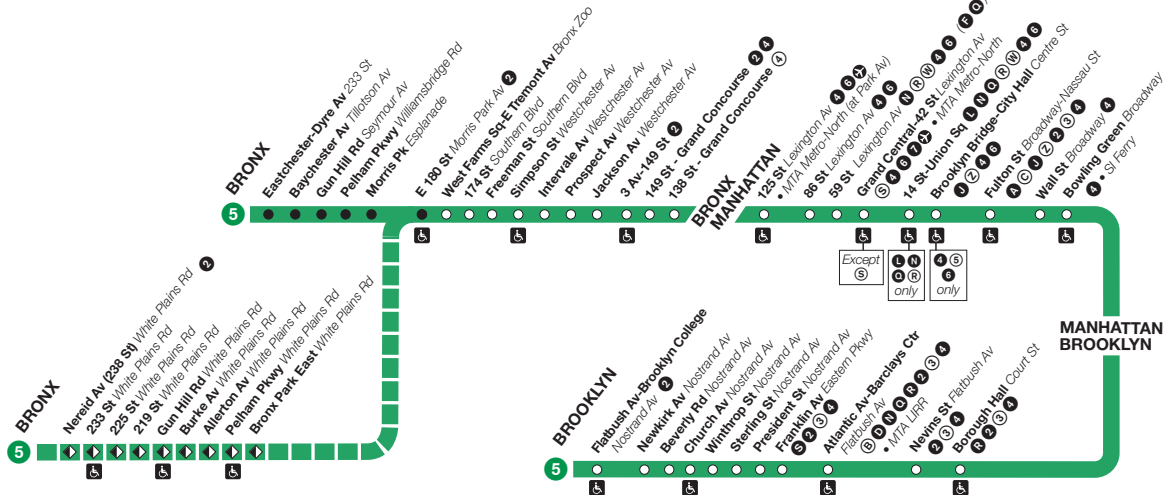

during late night hours can transfer to **2** service at the E 180 St Station.

At all times, **5** trains operate express in Manhattan and Brooklyn. Weekdays, **5** trains in the Bronx operate express from E 180 St to 3 Av-149 St during morning rush hours (from about 6 AM to 9 AM), and from 3 Av-149 St to E 180 St during the evening rush hours (from about 4 PM to 7 PM).

5 Lexington Av Express

Using MetroCard only, the single free transfer provided after first swipe can be used at: **F C** at Lexington Av/63 St station. by walking via street from this station. If the transfer was used, a full fare will be deducted.

Express service from E 180 St to 3 Av-149 St begins:

6:01	—	6:14	6:26	6:33	6:45	6:54	6:59	7:07	7:11	7:24
6:07	—	6:20	6:32	6:39	6:52	7:01	7:06	7:15	7:19	7:32
6:13	—	6:26	6:38	6:45	6:58	7:07	7:12	7:21	7:25	7:38
—	6:16	6:32	6:44	6:51	7:04	7:13	7:18	7:27	7:31	7:45
6:25	—	6:38	6:50	6:57	7:10	7:19	7:24	7:33	7:37	7:51

Then service every 7-12 minutes at either Eastchester-Dyre Av or Nereid Av-E 238 St Stations and every 3-6 minutes between E 180 St and Franklin Av stations until:

—	8:07	8:24	8:37	8:48	9:05	9:18	9:23	9:32	9:36	9:49
8:17	—	8:29	8:42	8:53	9:10	9:23	9:28	9:37	9:41	9:54
8:22	—	8:34	8:47	8:58	9:14	9:28	9:33	—	—	—
8:30	—	8:42	8:54	9:06	9:22	9:35	9:41	9:50	9:54	10:07
8:38	—	8:50	9:02	9:12	9:28	9:41	9:47	9:56	10:00	10:13
8:42	—	8:54	9:07	9:19	9:33	9:47	9:52	10:01	10:05	10:18