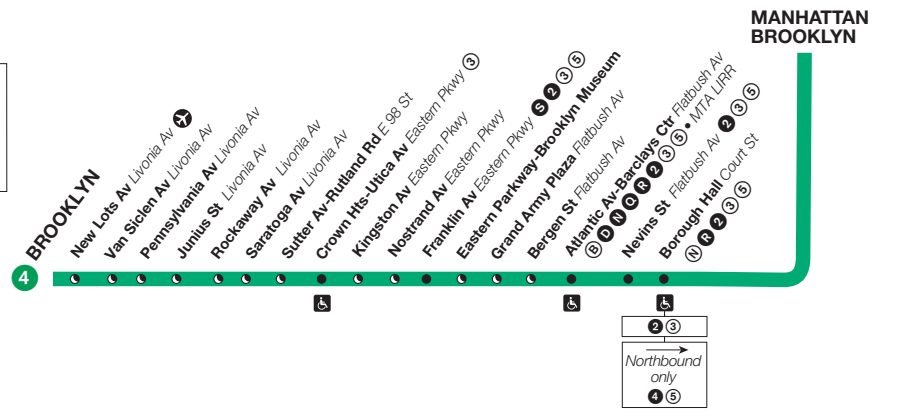

Transfers

- A Full-time
- A Part-time
- X Transportation to airport available.

tr004e18123_cs