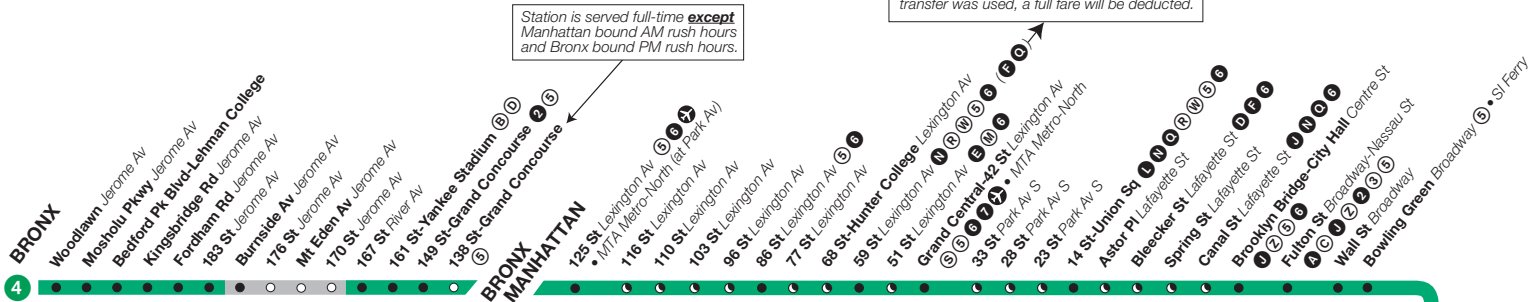

In addition to your right to file a complaint with NYC Transit, you have the right to file a Title VI complaint with the U.S. Department of Transportation, Federal Transit Administration, Office of Civil Rights. The regional office is located at One Bowling Green, Room 429, New York, NY 10004-1415.

# 4 Lexington Av Express

← Some Woodlawn bound (northbound) trains operate **non-stop** between 167 St and Burnside Av from about 9:00 AM until about 11 AM and from about 6:30 PM until about 8:30 PM.

Except  
⑤