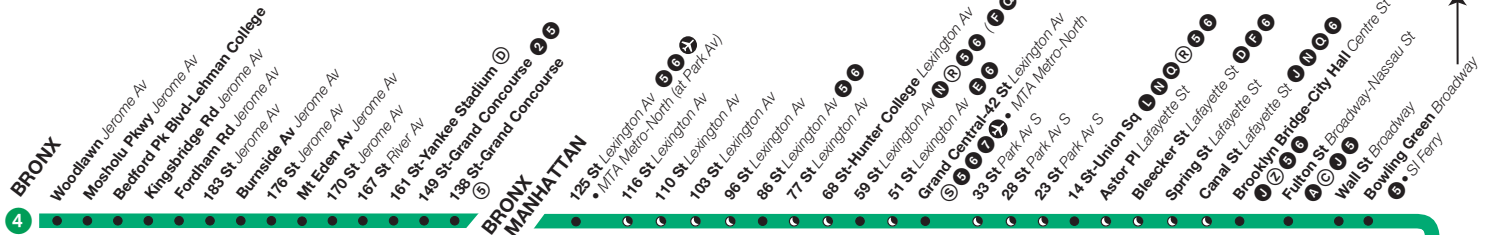

# 4 Lexington Av Express

← Some Woodlawn bound (northbound) trains operate **non-stop** between 167 St and Burnside Av from about 9:00 AM until about 11 AM and from about 6:30 PM until about 8:30 PM.

Except  
⑤

## Station Service

- **FULL-TIME**  
Train always operates and always stops here.
- **PART-TIME**  
Train does not always operate or sometimes skips this station.
- Ⓢ **LATE-NIGHT SERVICE**  
Train stops at this station late-night hours only (approx. 12 AM - 5 AM).
- ♿ **ACCESSIBLE STATION**

## Transfers

- A Full-time
- A Part-time
- X Transportation to airport available.

tr004e18123\_cs

# 4 Lexington Av Weekend Service

From June 2017 – Summer 2018

Free transfer\* via street with MetroCard only to:  
**F** **C** at Lexington Av/63 St station.  
 \*Customers who use their free transfer to enter the subway system must pay full fare.