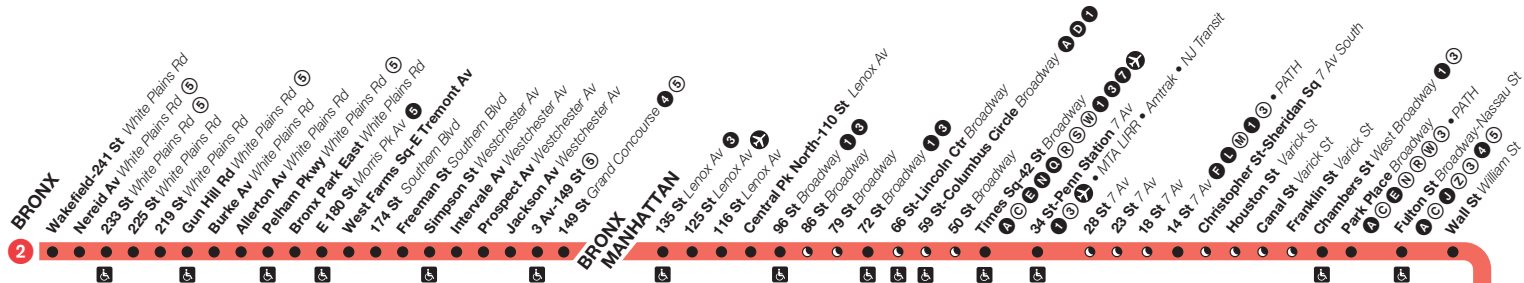

2 7 Avenue Express

Station Service

- **FULL-TIME**
  Train always operates and always stops here.
- **LATE-NIGHT SERVICE**
  Train stops at this station late-night hours only (approx. 12 AM – 6 AM).
- **ACCESSIBLE STATION**

Transfers

- **A** Full-time
- **A** Part-time
- **✈** Transportation to airport available.

tr002a18171_cs