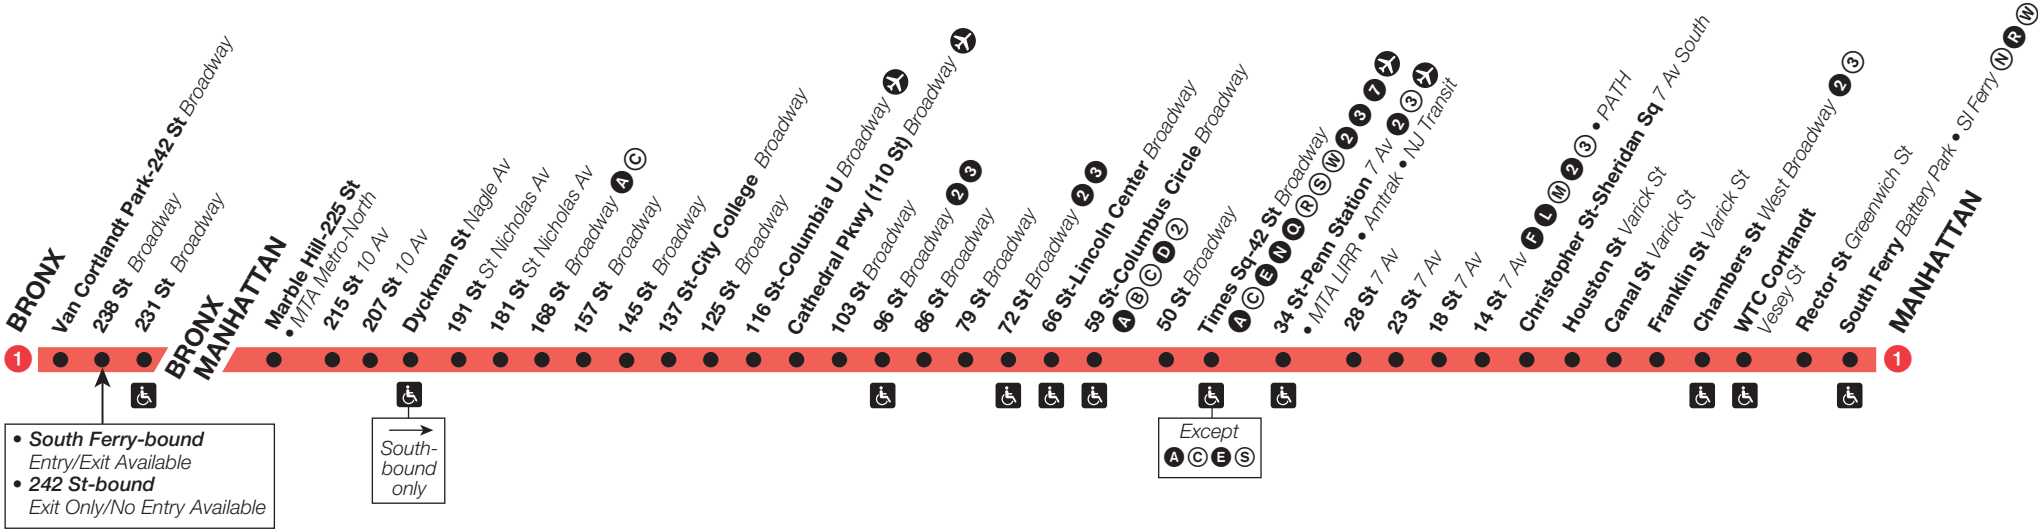

1 Broadway - 7 Avenue Local

Station Service

FULL-TIME
Train always operates and always stops here.

ACCESSIBLE STATION

Transfers

Full-time

Part-time

Transportation to airport available.

tr001a18242_cs

• South Ferry-bound
Entry/Exit Available

• 242 St-bound
Exit Only/No Entry Available

South-bound only

Except
A C E S