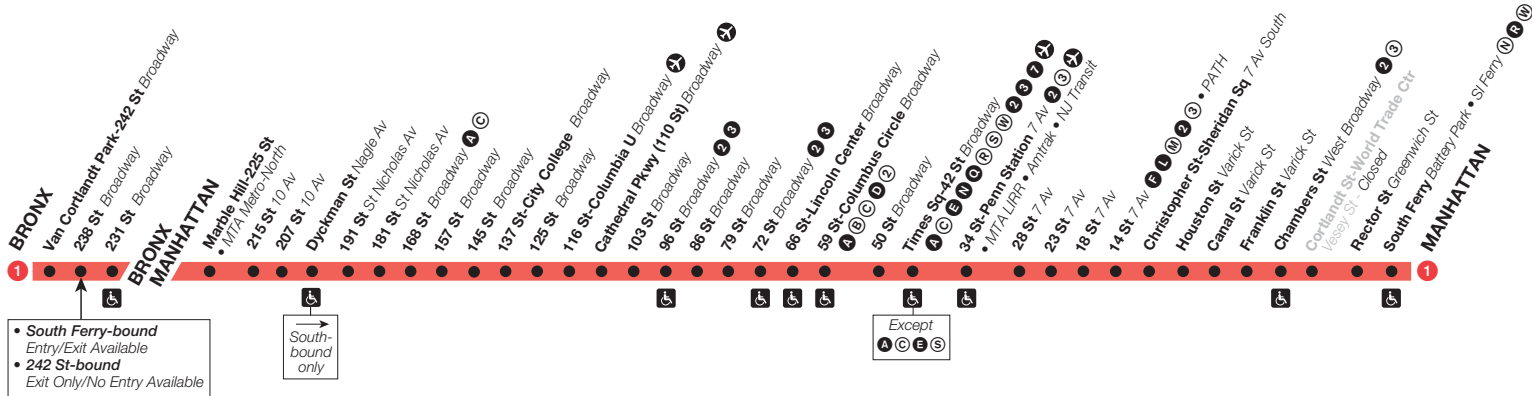

1 Broadway - 7 Avenue Local

Station Service

- **FULL-TIME**
  Train always operates and always stops here.
- **ACCESSIBLE STATION**

Transfers

- Full-time
- Part-time
- Transportation to airport available.

tr001a17174_cs