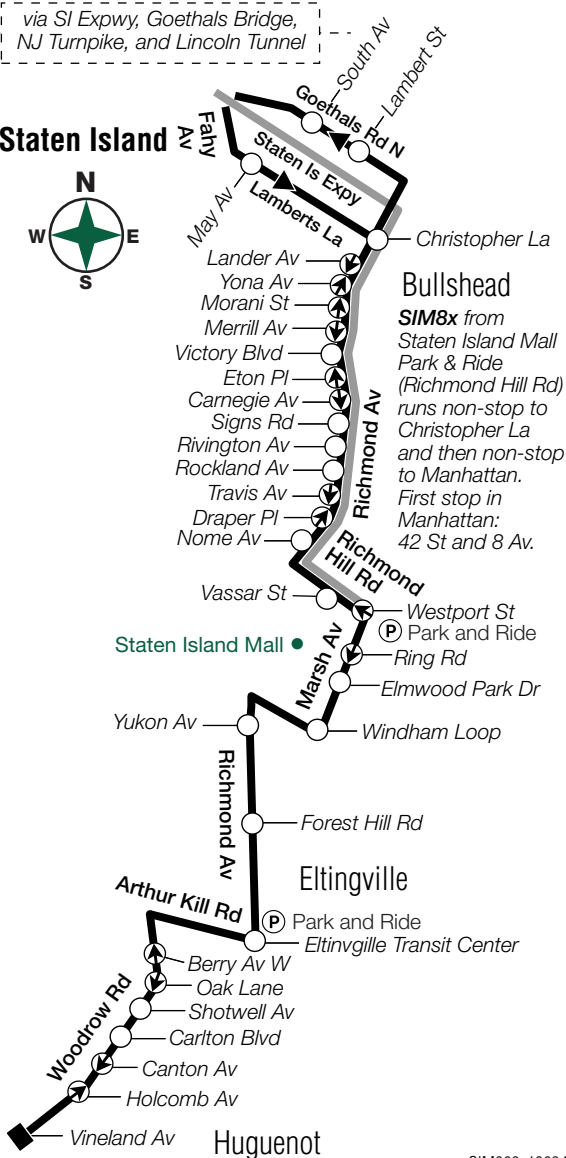

via SI Expwy, Goethals Bridge,
NJ Turnpike, and Lincoln Tunnel

Staten Island

SIM008a19024

SIM8/SIM8x MAP LEGEND

- Terminal
- SIM8 Service
- SIM8x Service
- Express Stop
- Stops in direction indicated
- Point of Interest

For Accessible subway stations, travel directions
and other information:

Call 511 or visit www.mta.info