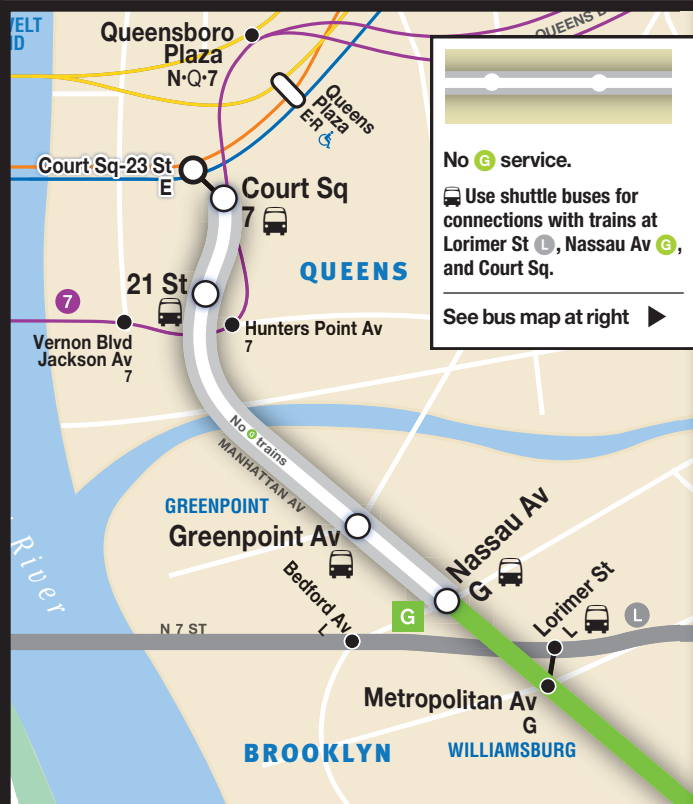

G service operates between **Church Av** and **Nassau Av**.

Shuttle Bus Routes

Other changes to service may affect your trip. Please consult Service Change Directories or visit mta.info to use **TripPlanner**.