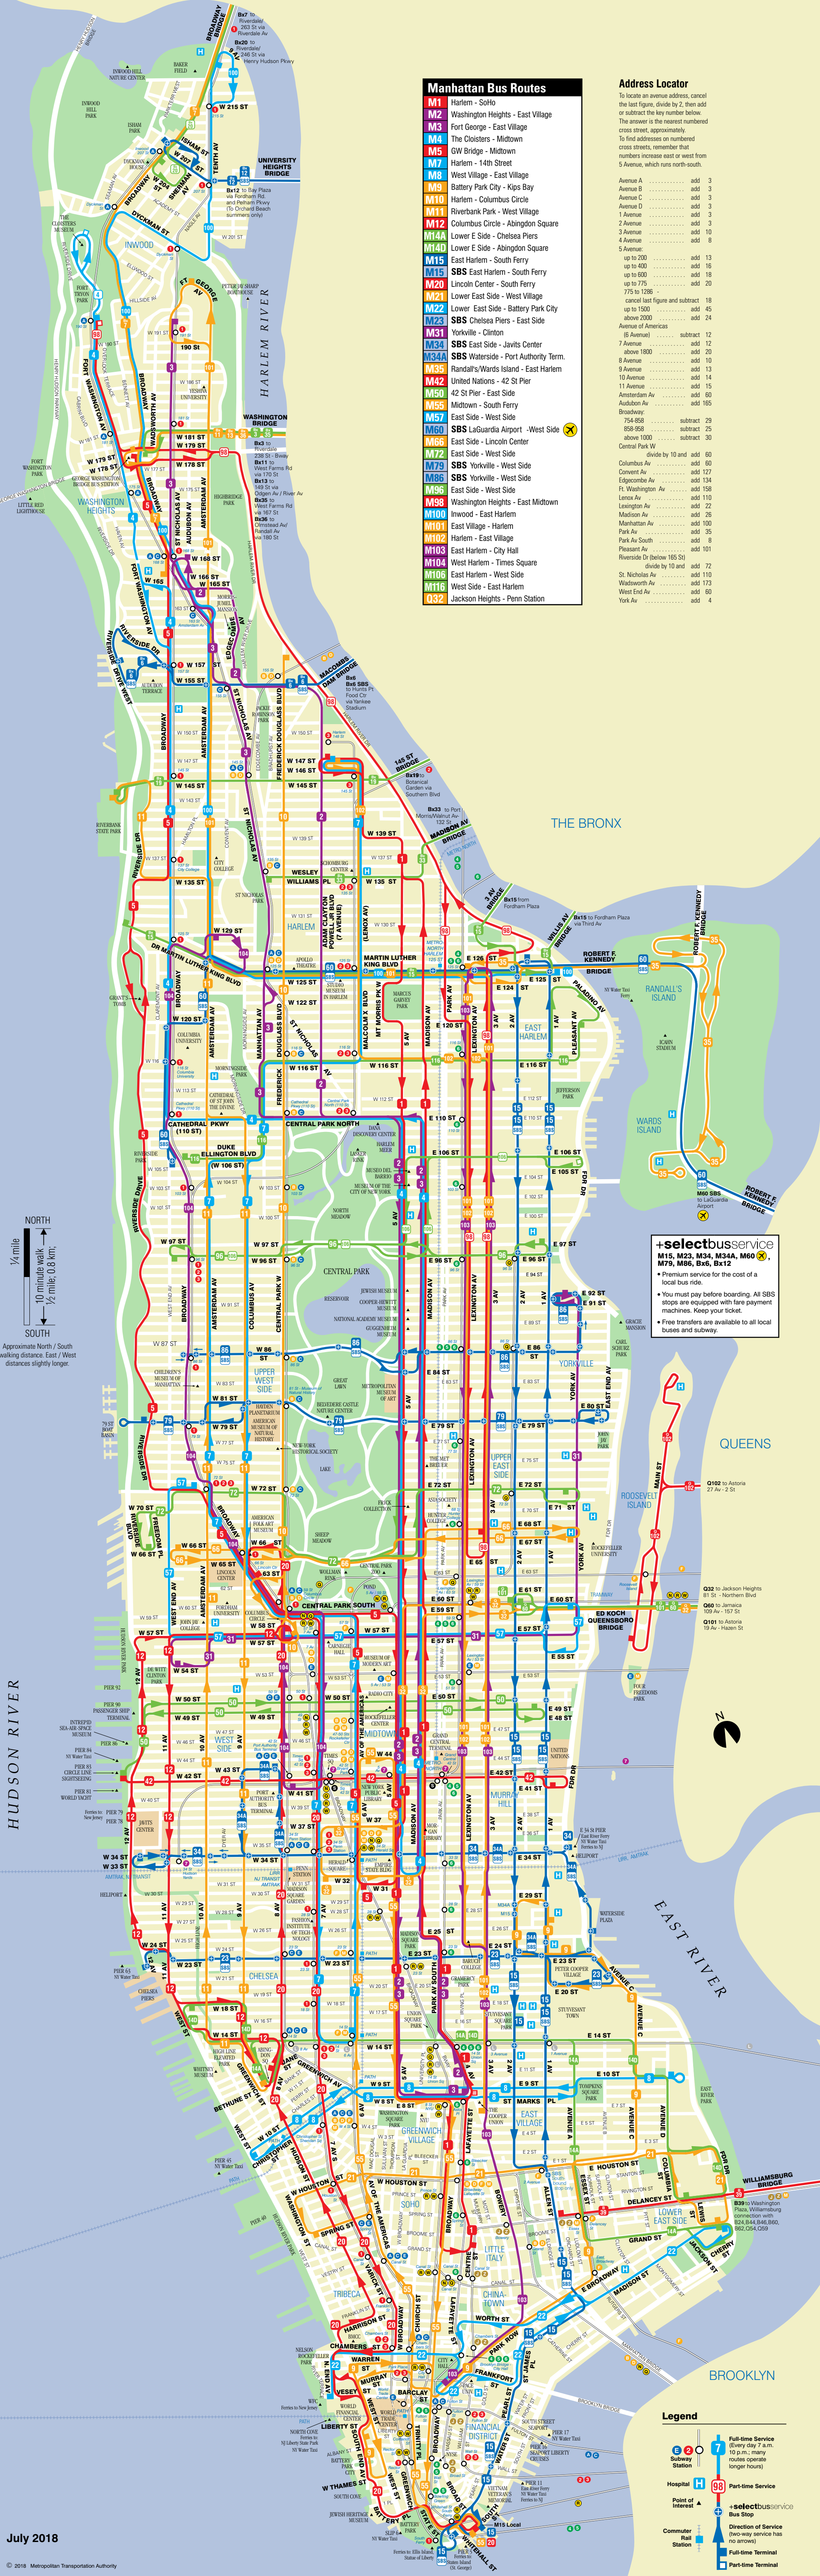

Manhattan Bus Map

Manhattan Bus Routes

M1	Harlem - SoHo
M2	Washington Heights - East Village
M3	Fort George - East Village
M4	The Cloisters - Midtown
M5	GW Bridge - Midtown
M7	Harlem - 14th Street
M8	West Village - East Village
M9	Battery Park City - Kips Bay
M10	Harlem - Columbus Circle
M11	Riverbank Park - West Village
M12	Columbus Circle - Abingdon Square
M14A	Lower E Side - Chelsea Piers
M14D	Lower E Side - Abingdon Square
M15	East Harlem - South Ferry
M15 SBS	SBS East Harlem - South Ferry
M20	Lincoln Center - South Ferry
M21	Lower East Side - West Village
M22	Lower East Side - Battery Park City
M23	SBS Chelsea Piers - East Side
M31	Yorkville - Clinton
M34	SBS East Side - Javits Center
M34A	SBS Waterside - Port Authority Term.
M35	Randall's/Wards Island - East Harlem
M42	United Nations - 42 St Pier
M50	42 St Pier - East Side
M55	Midtown - South Ferry
M57	East Side - West Side
M60	SBS LaGuardia Airport - West Side
M66	East Side - Lincoln Center
M72	East Side - West Side
M79	SBS Yorkville - West Side
M86	SBS Yorkville - West Side
M96	East Side - West Side
M98	Washington Heights - East Midtown
M100	Inwood - East Harlem
M101	East Village - Harlem
M102	Harlem - East Village
M103	East Harlem - City Hall
M104	West Harlem - Times Square
M106	East Harlem - West Side
M116	West Side - East Harlem
Q32	Jackson Heights - Penn Station

+selectbusservice

M15, M23, M34, M34A, M60, M79, M86, Bx6, Bx12

- Premium service for the cost of a local bus ride.
- You must pay before boarding. All SBS stops are equipped with fare payment machines. Keep your ticket.
- Free transfers are available to all local buses and subway.

Legend

	Subway Station
	Point of Interest
	Commuter Rail Station
	Full-time Service (Every day 7 a.m. to 10 p.m.; many routes operate longer hours)
	Part-time Service
	+selectbusservice Bus Stop
	Direction of Service (two-way service has no arrows)
	Full-time Terminal
	Part-time Terminal

July 2018