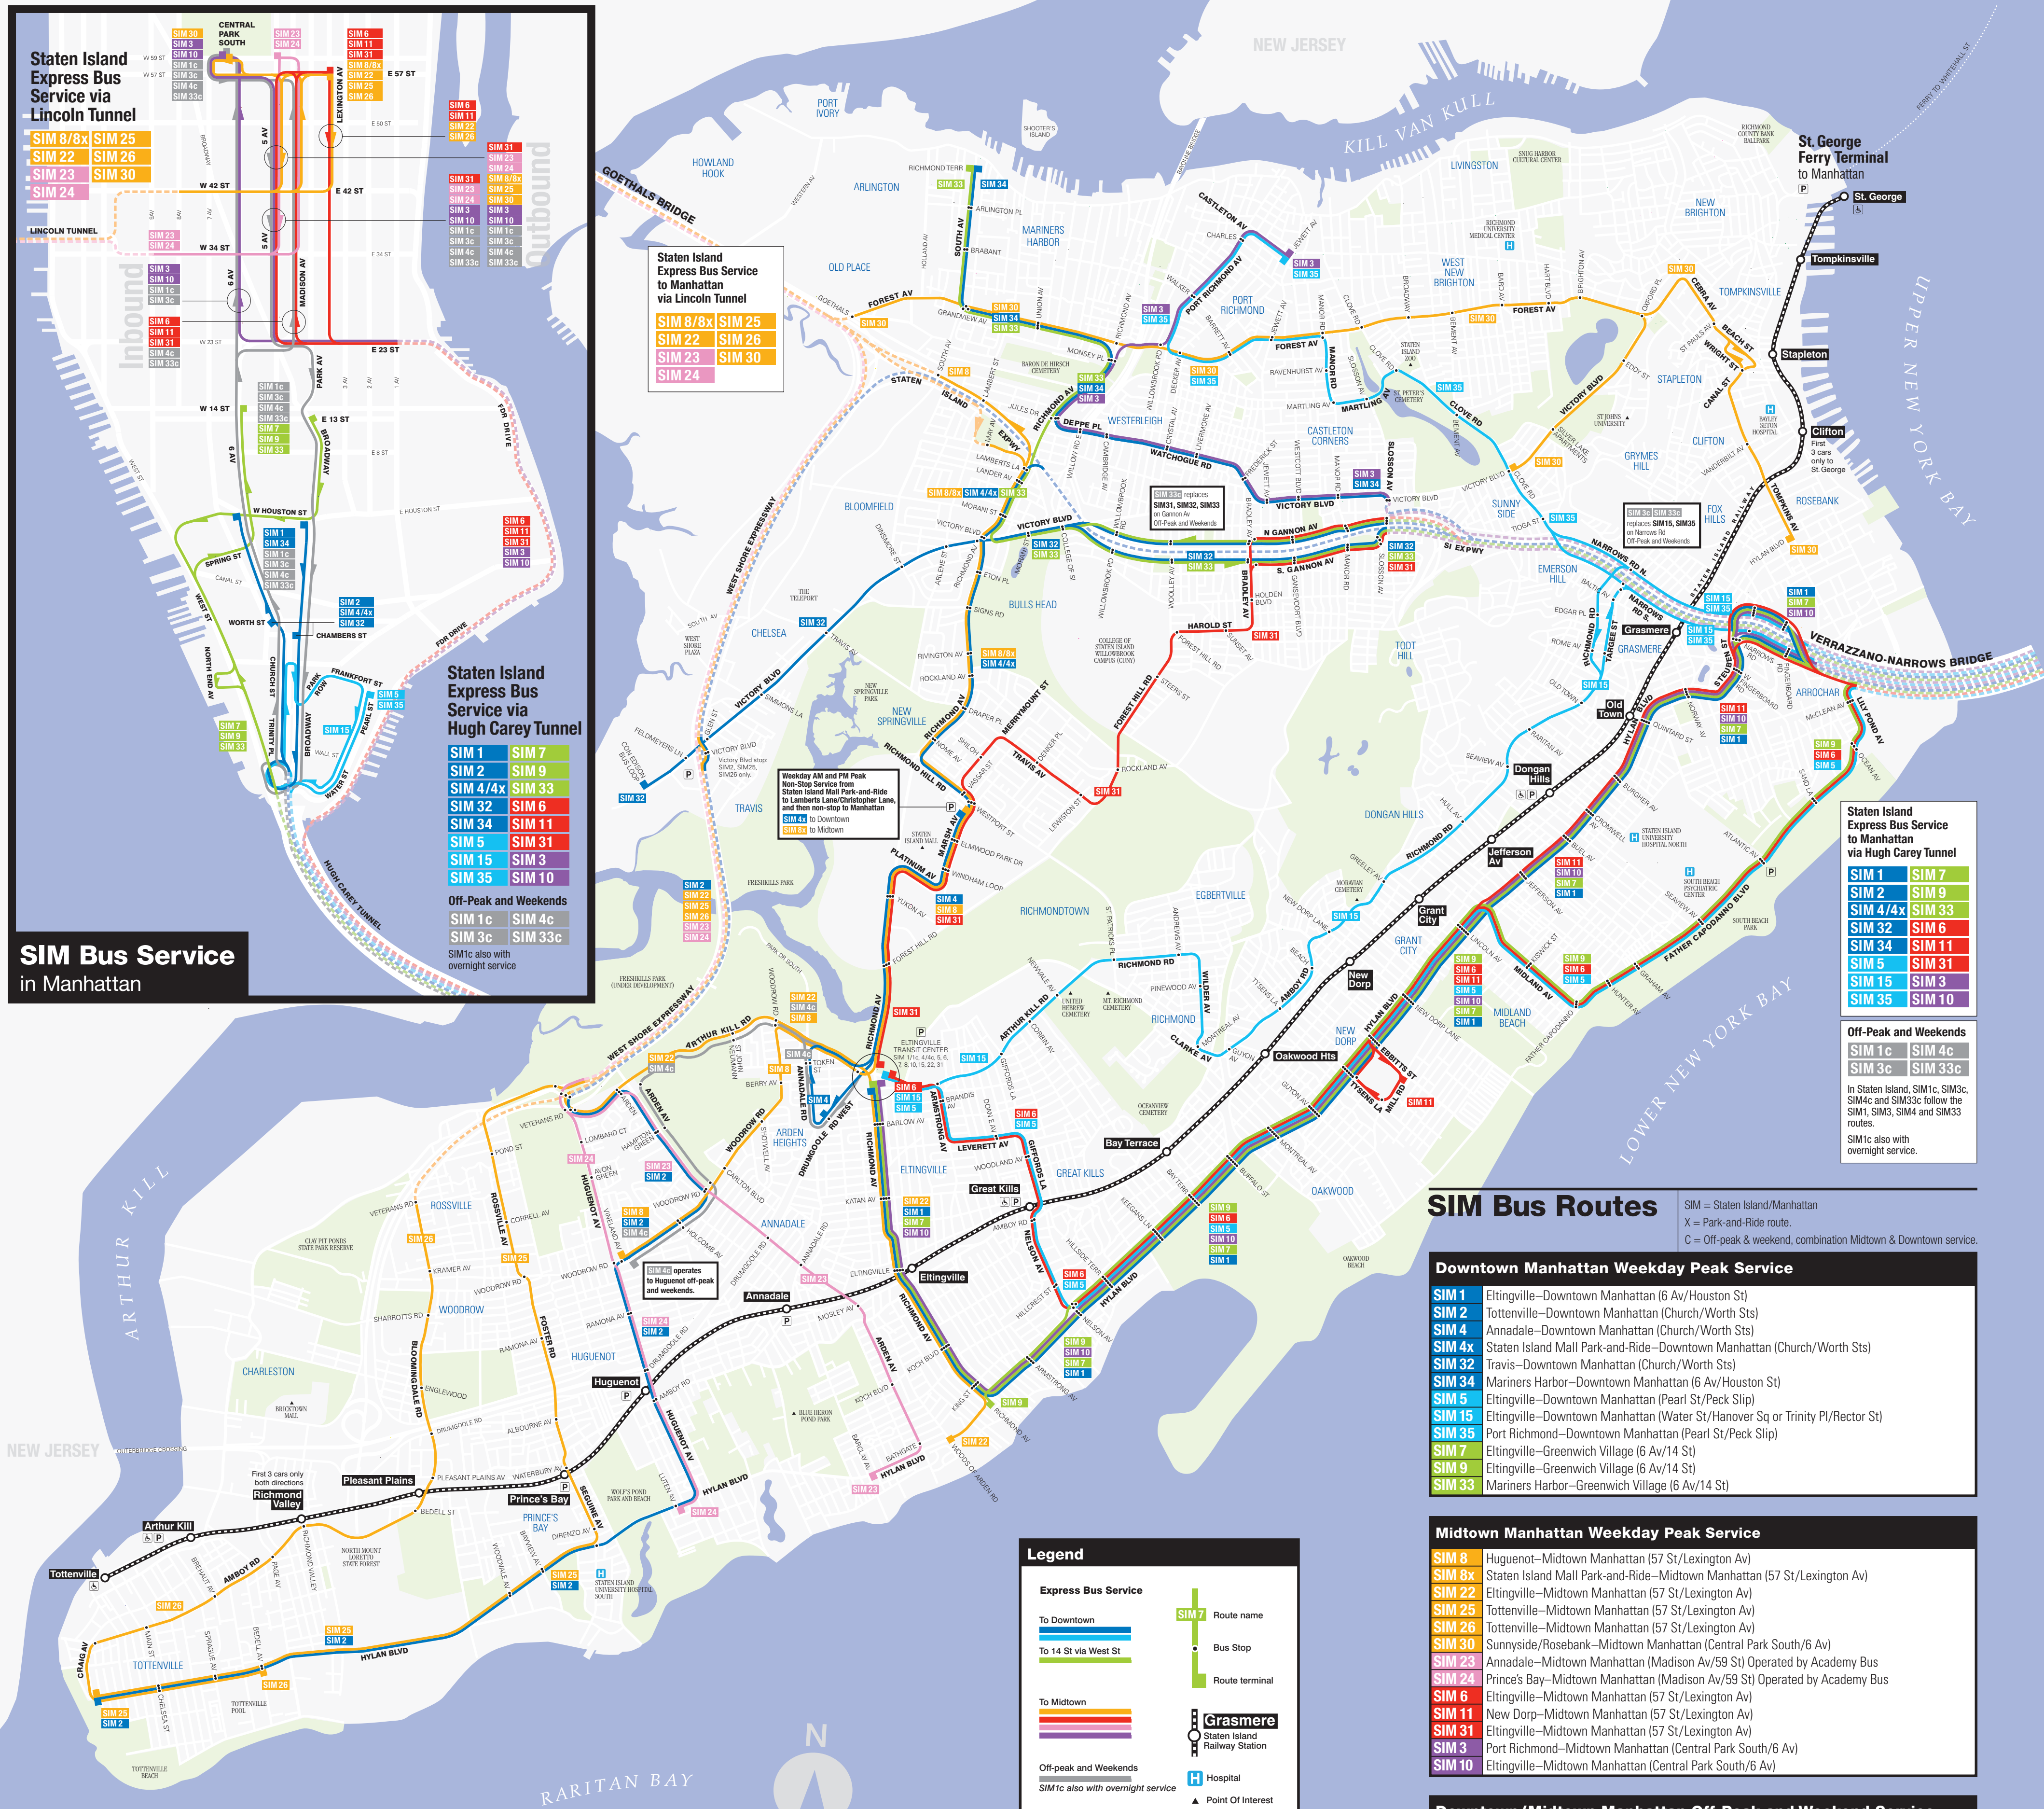

Staten Island Express Bus Network

SIM Bus Service in Manhattan

SIM Bus Routes

Downtown Manhattan Weekday Peak Service

SIM 1	Eltingville–Downtown Manhattan (6 Av/Houston St)
SIM 2	Tottenville–Downtown Manhattan (Church/Worth Sts)
SIM 4	Annadale–Downtown Manhattan (Church/Worth Sts)
SIM 4x	Staten Island Mall Park-and-Ride–Downtown Manhattan (Church/Worth Sts)
SIM 32	Travis–Downtown Manhattan (Church/Worth Sts)
SIM 34	Mariners Harbor–Downtown Manhattan (6 Av/Houston St)
SIM 5	Eltingville–Downtown Manhattan (Pearl St/Peck Slip)
SIM 15	Eltingville–Downtown Manhattan (Water St/Hanover Sq or Trinity Pl/Rector St)
SIM 35	Port Richmond–Downtown Manhattan (Pearl St/Peck Slip)
SIM 7	Eltingville–Greenwich Village (6 Av/14 St)
SIM 9	Eltingville–Greenwich Village (6 Av/14 St)
SIM 33	Mariners Harbor–Greenwich Village (6 Av/14 St)

Downtown/Midtown Manhattan Off-Peak and Weekend Service

SIM 1c	Eltingville–Midtown Manhattan (Central Park South/6 Av) (also overnight)
SIM 3c	Port Richmond–Midtown Manhattan (Central Park South/6 Av)
SIM 4c	Huguenot–Midtown Manhattan (Central Park South/6 Av)
SIM 33c	Mariners Harbor–Midtown Manhattan (Central Park South/6 Av)

Please Note: For a detailed list of bus stops for each SIM route, use the link for the SIM service guide.