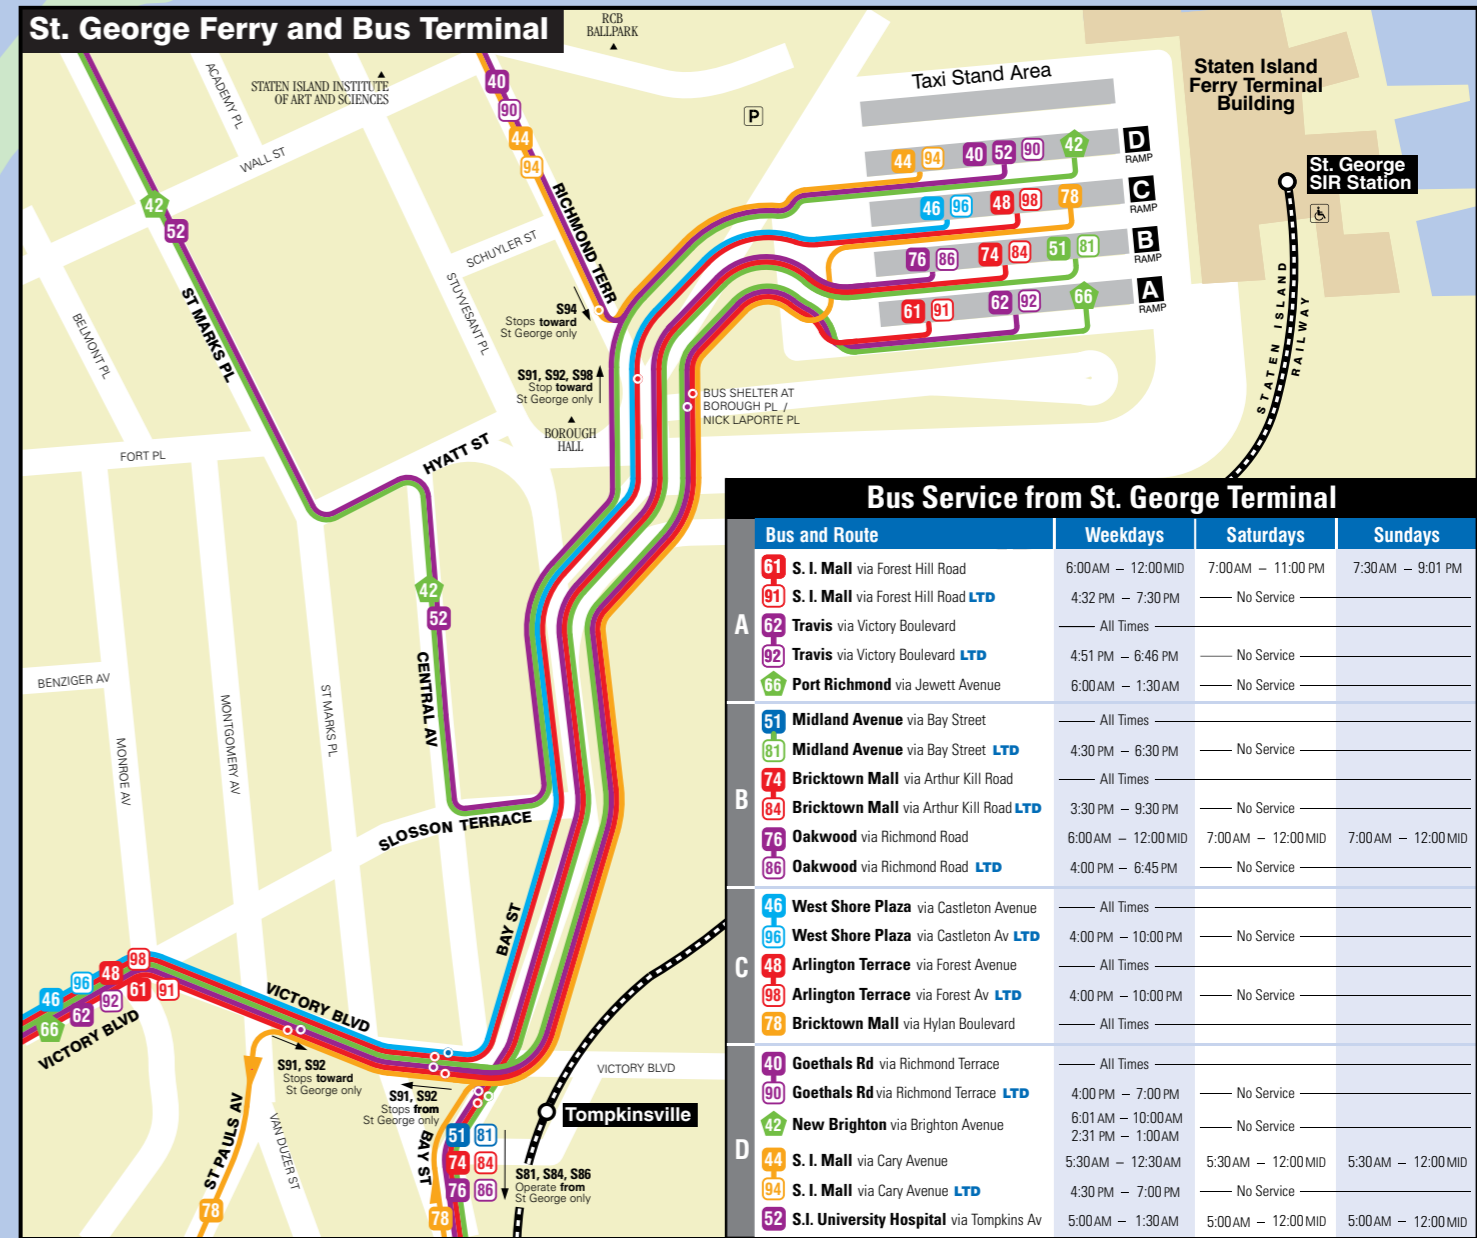

Staten Island Ferry Departure Times*

from Staten Island St. George Terminal				from Manhattan South Ferry/Whitehall St			
Monday - Friday				Monday - Friday			
6:00 AM	11:30 AM	6:00 PM	1:00 AM	6:00 AM	11:30 AM	6:00 PM	12:30 AM
6:20	12:00	6:15	1:30	6:30	12:00	6:15	1:00
6:40	12:30	6:30	2:00	6:50	12:30	6:30	1:30
7:00	1:00	6:45	2:30	7:10	1:00	6:45	2:00
7:15	1:30	7:00	3:00	7:30	1:30	7:00	2:30
7:30	2:00	7:30	3:30	7:45	2:00	7:20	3:00
7:45	2:30	8:00	4:00	8:00	2:30	7:40	3:30
8:00	3:00	8:30	4:30	8:15	3:00	8:00	4:00
8:15	3:30	9:00	5:00	8:30	3:30	8:30	4:30
8:30	3:50	9:30	5:30 AM	8:45	4:00	9:00	5:00
8:45	4:10	10:00		9:00	4:20	9:30	5:30 AM
9:00	4:30	10:30		9:15	4:40	10:00	
9:30	4:50	11:00		9:30	5:00	10:30	
10:00	5:10	11:30		10:00	5:15	11:00	
10:30	5:30	12 Midnite		10:30	5:30	11:30	
11:00 AM	5:30 PM	12:30 AM		11:00 AM	5:45 PM	12 Midnite	

Saturday and Sunday				Saturday and Sunday			
6:00 AM	12 Noon	6:00 PM	12 Midnite	6:00 AM	12 Noon	6:00 PM	12:30 AM
6:30	12:30 PM	6:30	12:30 AM	6:30	12:30 PM	6:30	1:00
7:00	1:00	7:00	1:00	7:00	1:00	7:00	1:30
7:30	1:30	7:30	1:30	7:30	1:30	7:30	2:00
8:00	2:00	8:00	2:00	8:00	2:00	8:00	2:30
8:30	2:30	8:30	2:30	8:30	2:30	8:30	3:00
9:00	3:00	9:00	3:00	9:00	3:00	9:00	3:30
9:30	3:30	9:30	3:30	9:30	3:30	9:30	4:00
10:00	4:00	10:00	4:00	10:00	4:00	10:00	4:30
10:30	4:30	10:30	4:30	10:30	4:30	10:30	5:00
11:00	5:00	11:00	5:00	11:00	5:00	11:00	5:30
11:30 AM	5:30 PM	11:30 PM	5:30 AM	11:30 AM	5:30 PM	11:30 PM	5:30 AM

Holiday service operates on a weekend schedule.
Travel time is approximately 25 minutes. Service is free.
*Schedules are subject to change. For the most up-to-date ferry information go to www.nyc.gov/dot or call 311.