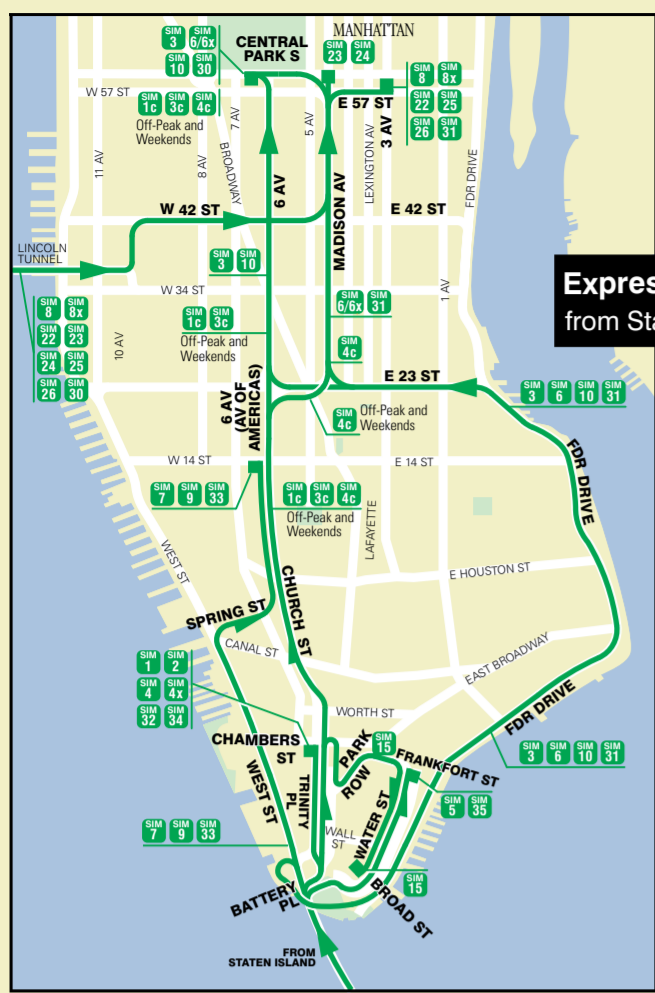

# Staten Island Bus Map

Express Bus Service from Staten Island

Express Bus Service to Staten Island

### Legend

- Local Bus Service (78)
- Full-time Service (54)
- Dark Green: Express Bus Service (premium fare)
- Green: Bus Service (SIM23 and SIM24)
- Blue: Bus Service (SIM23 and SIM24)
- Orange: Express Section (no stops)
- Arrow: Direction of Service
- Circle: Limited Bus Stop
- Square: Full-time Terminal
- Triangle: Part-time Service
- Star: Part-time Terminal
- Circle with 'S': +selectbusservice
- Circle with 'SBS': Select Bus Service Stop
- Circle with 'H': Hospital
- Circle with 'P': Point of Interest
- Circle with 'A': Accessible Station
- Circle with 'G': Grasmere
- Circle with 'H': Staten Island Ferry Station

### Staten Island Bus Routes

- S40 St. George - Goethals Rd North
- S42 St. George - Clyde Place
- S44 St. George - Staten Island Mall
- S46 St. George - West Shore Plaza
- S48 St. George - Mariners Harbor
- S50 St. George - Grant City
- S52 St. George - Staten Island Univ. Hospital
- S53 Port Richmond - Bay Ridge
- S54 West New Brighton - Eltingville
- S55 Rossville - Staten Island Mall
- S56 Port Richmond - New Dorp
- S57 Port Richmond - Tottenville
- S58 St. George - Staten Island Mall
- S59 St. George - Travis
- S60 St. George - Port Richmond
- S61 St. George - Bricktown Mall
- S62 St. George - Oakwood
- S63 St. George - Bricktown Mall
- S64 St. George - Grant City - Bay Ridge
- S65 St. George - Bricktown Mall
- S66 St. George - Oakwood
- S67 Eltingville - Bayonne
- S68 St. George - Goethals Rd North
- S69 St. George - Staten Island Mall
- S70 St. George - Travis
- S71 College of S.I. - Bay Ridge
- S72 St. George - Staten Island Mall
- S73 St. George - West Shore Plaza
- S74 St. George - Mariners Harbor

### St. George Ferry and Bus Terminal