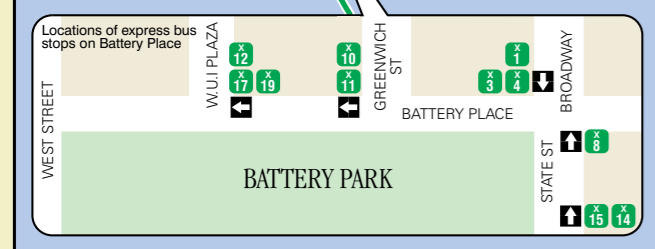

Express Bus Service to Staten Island

Locations of express bus stops on Battery Place