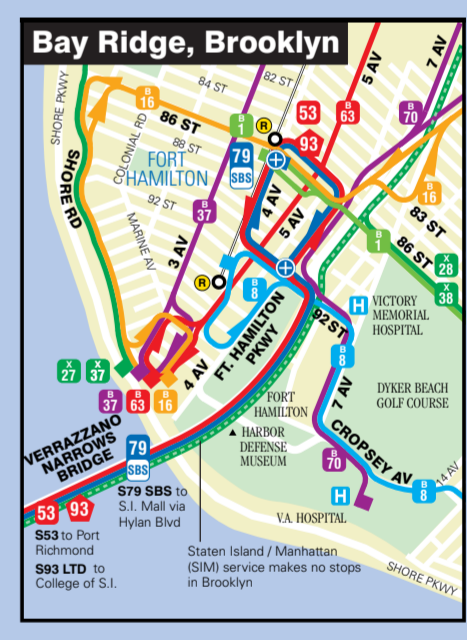

# Staten Island Bus Map

Express Bus Service from Staten Island

Express Bus Service to Staten Island

### Legend

- Local Bus Service (78)
- Full-time Service (54)
- Dark Green: Express Bus Service (premium fare)
- Green: Bus Service (SIM23 and SIM24)
- Blue: Bus Service (SIM23 and SIM24)
- Orange: Express Section (no stops)
- Arrow: Direction of Service
- Circle: Limited Bus Stop
- Square: Full-time Terminal
- Triangle: Part-time Service
- Star: Part-time Terminal
- Circle with 'S': +selectbusservice
- Circle with 'SBS': Select Bus Service Stop
- Circle with 'H': Hospital
- Circle with 'P': Point of Interest
- Circle with 'A': Accessible Station
- Circle with 'G': Grasmere
- Circle with 'H': Staten Island Ferry Station

### Staten Island Bus Routes

- S40 St. George - Goethals Rd North
- S42 St. George - Clyde Place
- S44 St. George - Staten Island Mall
- S46 St. George - West Shore Plaza
- S48 St. George - Mariners Harbor
- S50 St. George - Grant City
- S52 St. George - Staten Island Univ. Hospital
- S53 Port Richmond - Bay Ridge
- S54 West New Brighton - Eltingville
- S55 Rossville - Staten Island Mall
- S56 Port Richmond - New Dorp
- S57 Port Richmond - Tottenville
- S58 St. George - Staten Island Mall
- S59 St. George - Travis
- S60 St. George - Port Richmond
- S61 St. George - Bricktown Mall
- S62 St. George - Oakwood
- S63 St. George - Bricktown Mall
- S64 St. George - Grant City - Bay Ridge
- S65 St. George - Bricktown Mall
- S66 St. George - Oakwood
- S67 Eltingville - Bayonne
- S68 St. George - Goethals Rd North
- S69 St. George - Staten Island Mall
- S70 St. George - Travis
- S71 College of S.I. - Bay Ridge
- S72 St. George - Staten Island Mall
- S73 St. George - West Shore Plaza
- S74 St. George - Mariners Harbor

### St. George Ferry and Bus Terminal