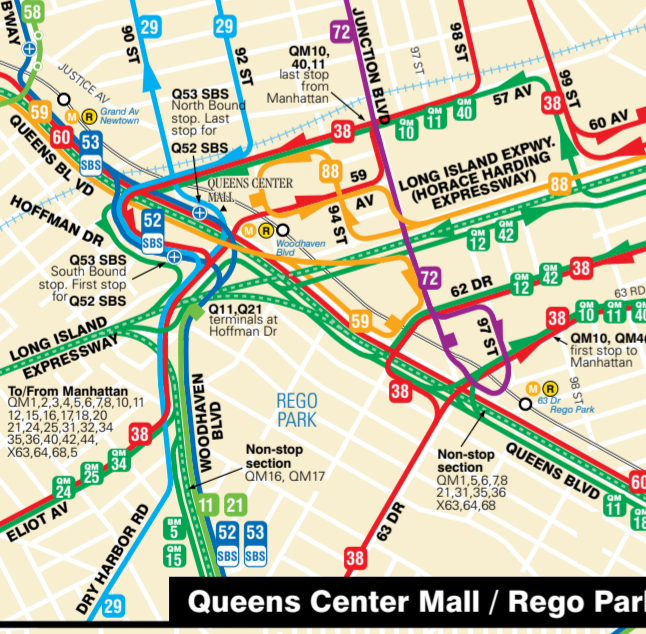

Queens Bus Map

LaGuardia Airport Bus Service
LaGuardia Link M60 +selectbus 70 +selectbus
24 hours, 7 days

LOCAL BUS SERVICE
Q72 M-F 4:30am - 1:20am / Sat & Sun, 4:30am - 1:30am
Q48 M-F 4:30am - 1:21am / Sat, 4:30am - 1:21pm / Sun, 4:28am - 1:49pm
Q47 M-F 5:00am - 12:30am / Sat, 6:30am - 12 midnight / Sun, 7:30am - 12 midnight

Legend

- Subway Lines
- Hospital
- Point of Interest
- Commuter Rail Station
- Limited Service
- AirTrain JFK Airport Service
- Local Bus Service: Full-time Service (Every day 7 a.m. - 10 p.m.; many routes operate longer hours), No Saturday and/or Sunday Service
- Select Bus Service: Select Service Stop, Limited Service Stop, Direction of Service (Two-way service has no arrows), Full-time Terminal, Part-time Terminal
- Express Bus Service: Express Route, Express Section (no stops)
- Select Bus Service: Premium service for the cost of a local bus ride, You must pay before boarding. All SBS stops are equipped with fare payment machines. Keep your ticket.
- Airport: JFK International, LaGuardia