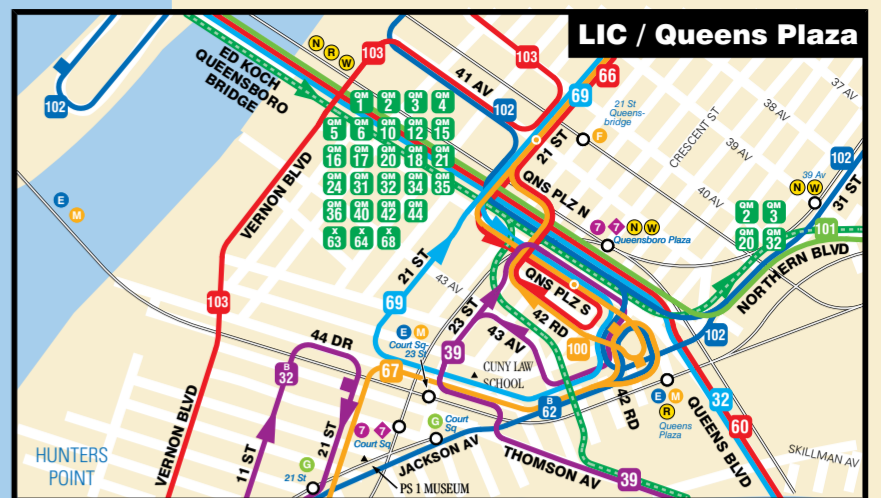

Queens Bus Map

LaGuardia Airport Bus Service
LaGuardia Link M60 +selectbus 70 +selectbus
24 hours, 7 days

LOCAL BUS SERVICE
Q72 M-F 4:30am - 1:20am / Sat & Sun, 4:30am - 1:30am
Q48 M-F 4:30am - 1:21am / Sat, 4:30am - 1:21pm / Sun, 4:28am - 1:49pm
Q47 M-F 5:00am - 12:30am / Sat, 6:30am - 12 midnight / Sun, 7:30am - 12 midnight

Legend

- Subway Lines
- Hospital
- Point of Interest
- Commuter Rail Station
- Limited Service
- AirTrain JFK Airport Service
- Local Bus Service: Full-time Service (Every day 7 a.m. - 10 p.m.; many routes operate longer hours), No Saturday and/or Sunday Service
- Select Bus Service: Select Service Stop, Limited Service Stop, Direction of Service (Two-way service has no arrows), Full-time Terminal, Part-time Terminal
- Express Bus Service: Express Route, Express Section (no stops)
- Select Bus Service: Premium service for the cost of a local bus ride, You must pay before boarding. All SBS stops are equipped with fare payment machines. Keep your ticket.
- Airport: JFK International, LaGuardia