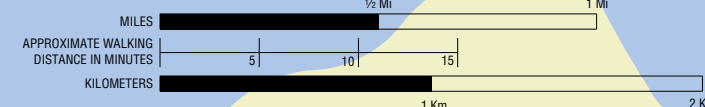

LONG ISLAND SOUND