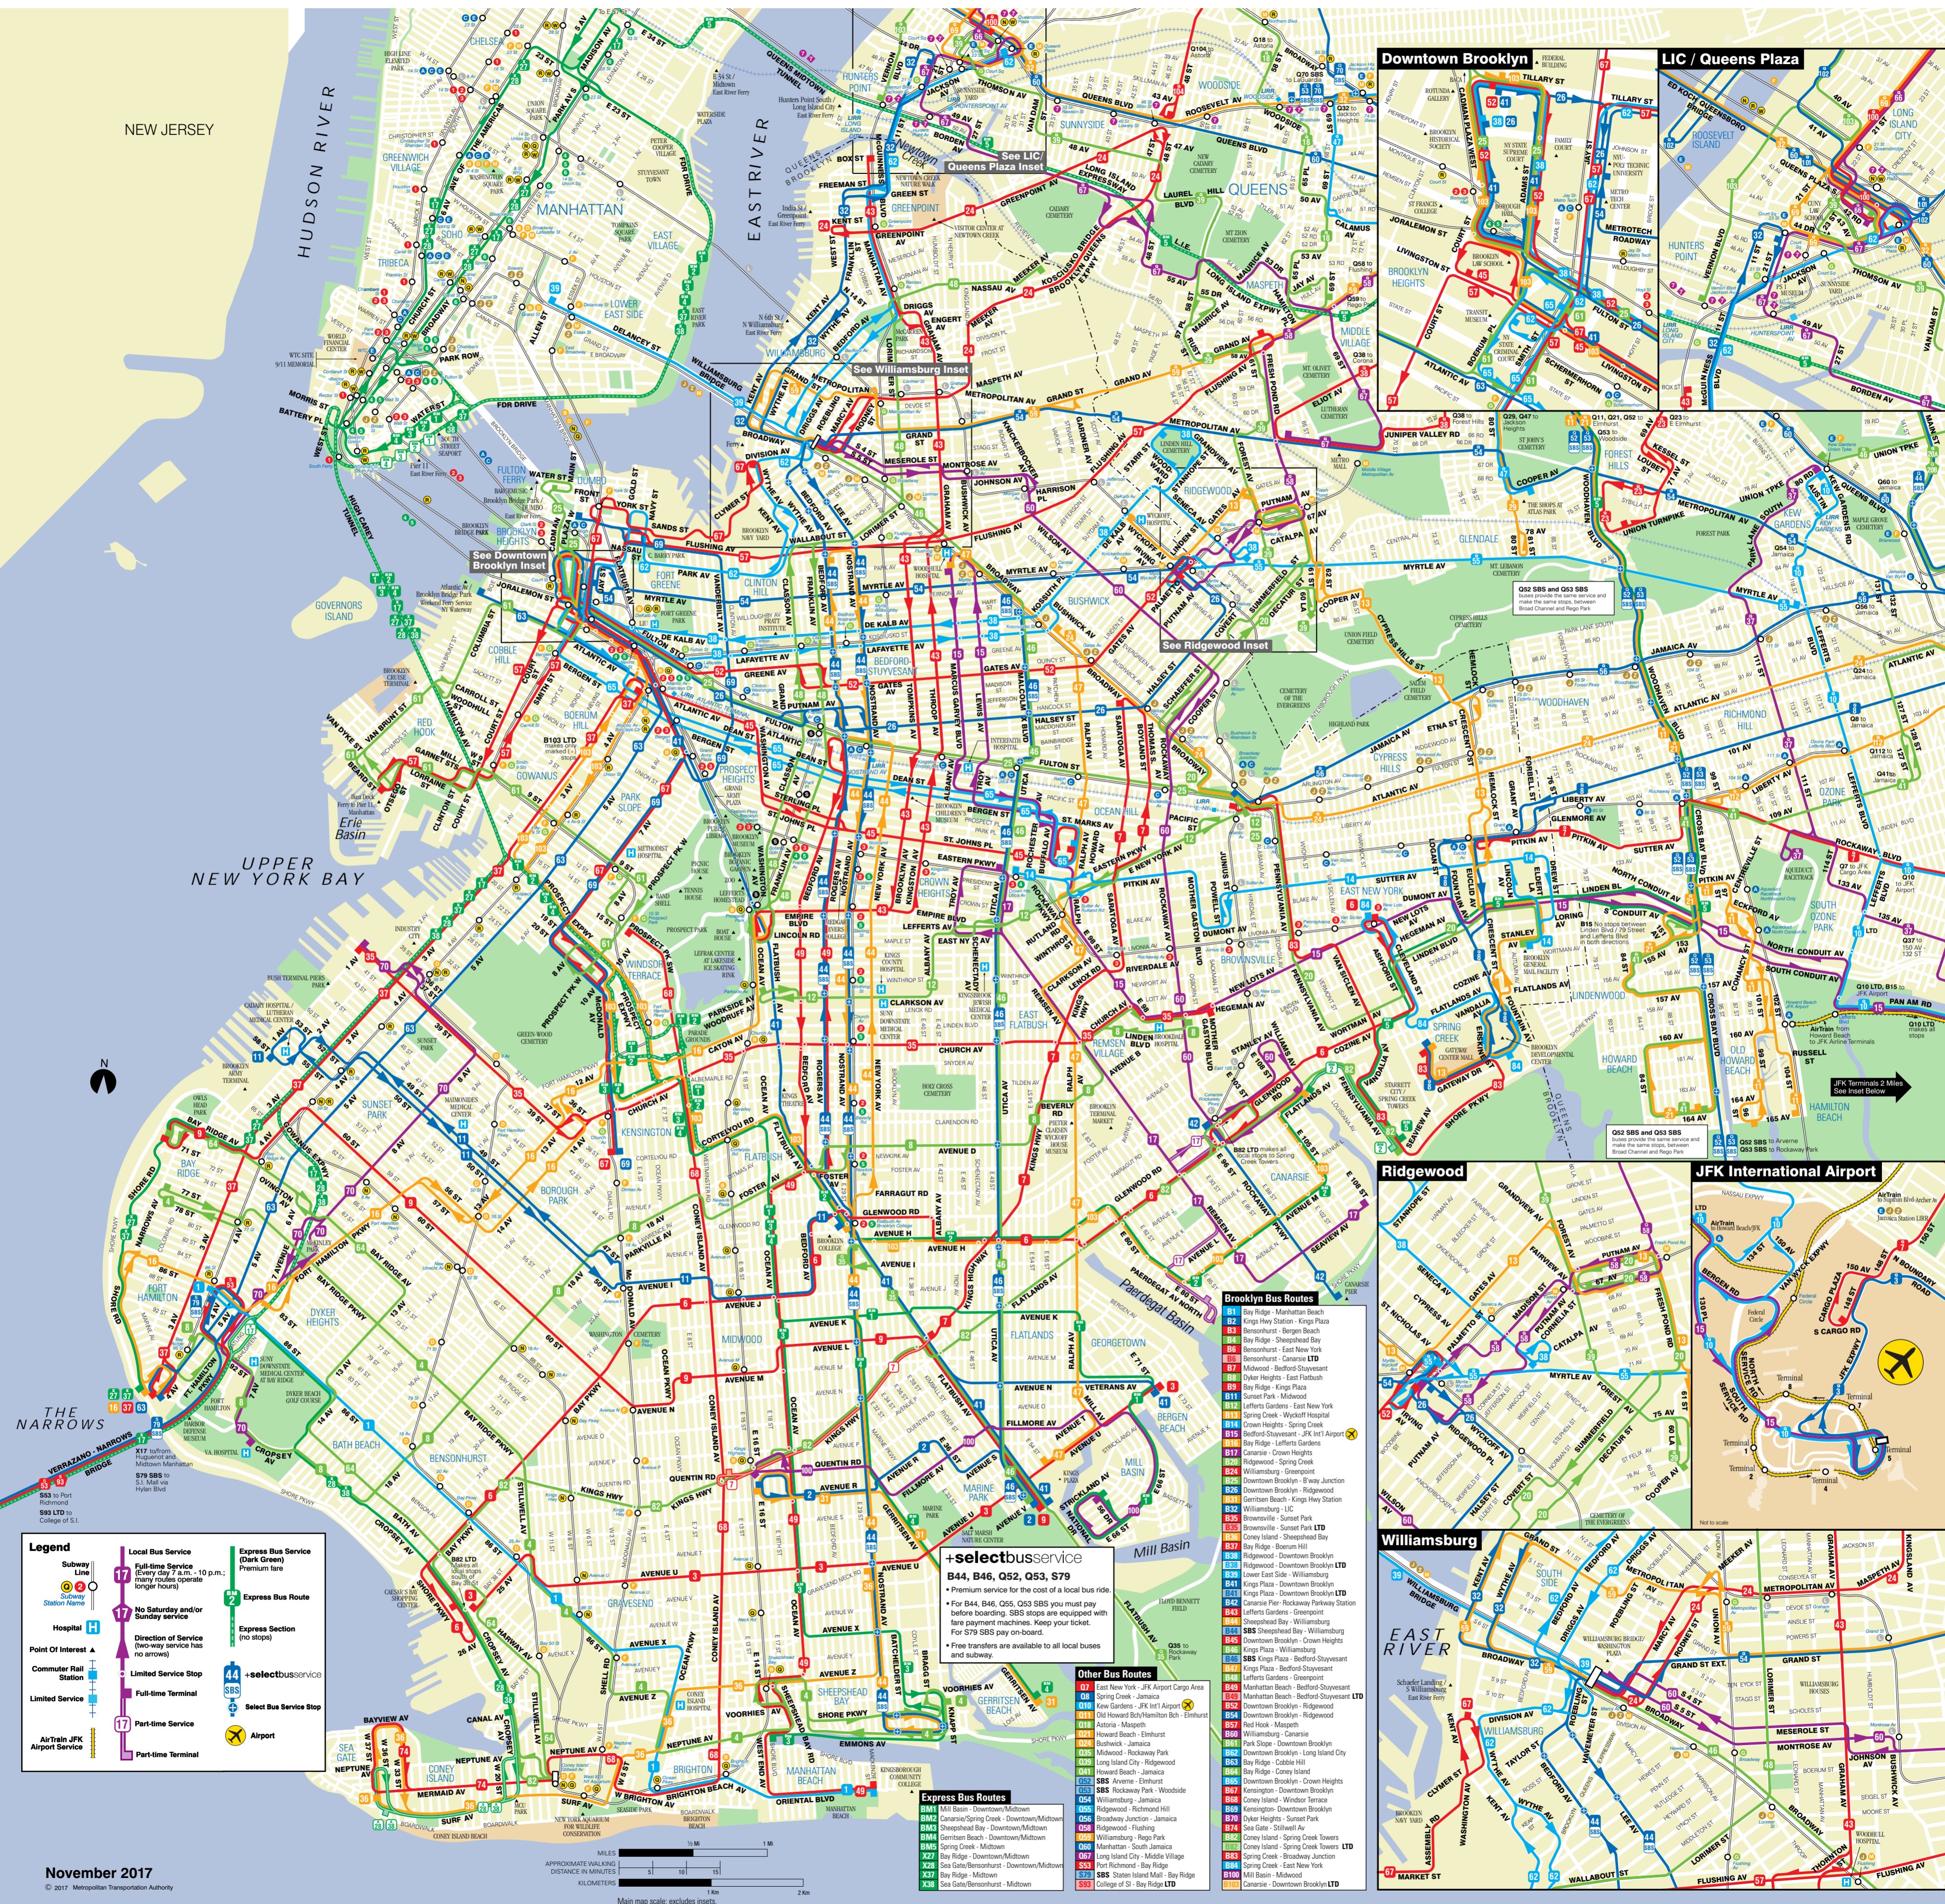

Brooklyn Bus Map

Legend

- Subway Station
- Hospital
- Point of Interest
- Commuter Rail Station
- Limited Service
- AirTrain JFK Airport Service
- Local Bus Service
- Full-time Service
- No Saturday and/or Sunday Service
- Direction of Service
- Limited Service Stop
- Part-time Service
- Part-time Terminal
- Express Bus Service
- Express Bus Route
- Express Section
- +selectbusservice
- Select Bus Service Stop
- Airport