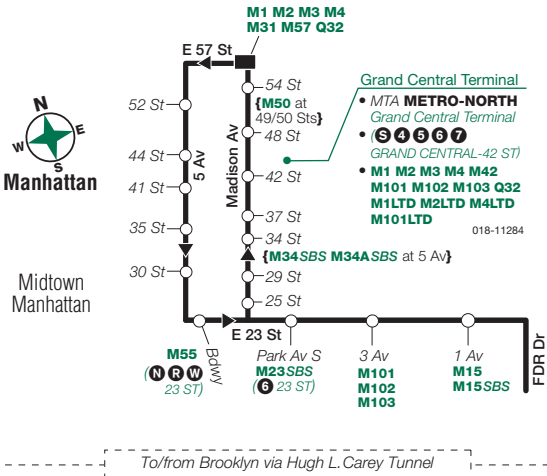

X28 Sunday Service

From Manhattan to Bensonhurst or Sea Gate, Brooklyn

	Midtown Madison Av/ E 57 St	Midtown 5 Av/ 41 St	Midtown 23 St/ Broadway	Lowr Man Bdwy/ Thomas St	Lowr Man Battery Pl/ Greenwich St	Bensonhurst Cropsey Av/ Canal Av	Sea Gate W 37 St / Neptune Av
A	8:35	8:43	8:47	8:59	9:06	9:39	9:48
A	9:35	9:43	9:47	9:59	10:06	10:39	10:48
A	10:35	10:43	10:47	10:59	11:06	11:41	11:50
A	11:35	11:43	11:49	12:01	12:08	12:43	12:52
A	12:25	12:33	12:39	12:51	12:58	1:33	1:41
A	1:15	1:25	1:31	1:48	1:56	2:34	2:42
A	1:50	2:00	2:06	2:23	2:31	3:09	3:17
A	2:20	2:30	2:36	2:53	3:01	3:39	3:47
A	2:50	3:00	3:06	3:23	3:31	4:09	4:18
A	3:20	3:30	3:36	3:53	4:01	4:42	4:51
A	3:50	4:00	4:07	4:25	4:33	5:14	5:23
A	4:20	4:31	4:38	4:56	5:04	5:51	6:00
A	4:50	5:01	5:08	5:27	5:35	6:22	6:29
A	5:20	5:31	5:38	5:57	6:05	6:44	6:51
A	5:50	6:01	6:08	6:26	6:35	7:14	7:21
A	6:20	6:30	6:37	6:55	7:04	7:43	7:52
A	6:50	7:00	7:07	7:25	7:34	8:17	8:26
A	7:25	7:35	7:41	7:55	8:01	8:44	8:53
A	8:05	8:14	8:20	8:34	8:40	9:23	9:32
A	9:05	9:14	9:20	9:34	9:40	10:14	10:23

X28 & X38 Manhattan Service MAP A

Manhattan

MAP B

Manhattan

X28 Lower Manhattan Service

MAP C

X38 Midtown Manhattan Service

MAP D

To/from Manhattan via the
Hugh L. Carey Tunnel and the Gowanus Expwy

X28/38 Brooklyn Service

xp028a19134_cs

X28/X38 MAP LEGEND

Local/Limited/SBS Bus Transfers: shown in bold green type.

■ Terminal

▒ Part-time Terminal