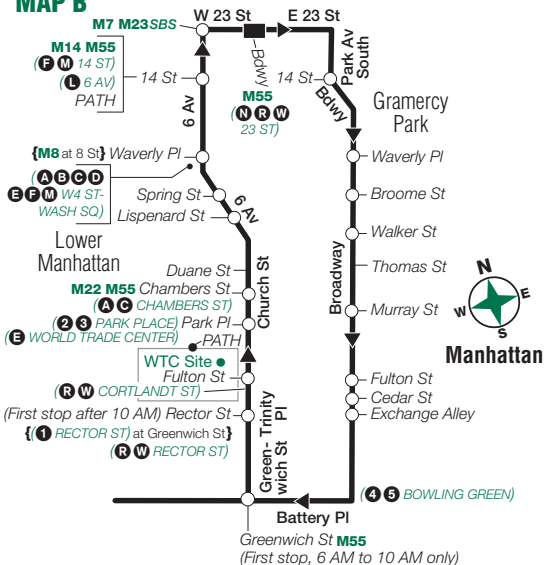

X28 Sunday Service

From Manhattan to Bensonhurst or Sea Gate, Brooklyn

	Midtown Madison Av/ E 57 St	Midtown 5 Av/ 41 St	Midtown 23 St/ Broadway	Lowr Man Bdwy/ Thomas St	Lowr Man Battery Pl/ Greenwich St	Bensonhurst Cropsey Av/ Canal Av	Sea Gate W 37 St / Neptune Av
A	8:35	8:43	8:47	8:59	9:06	9:39	9:48
A	9:35	9:43	9:47	9:59	10:06	10:39	10:48
A	10:35	10:43	10:47	10:59	11:06	11:41	11:50
A	11:35	11:43	11:49	12:01	12:08	12:43	12:52
A	12:25	12:33	12:39	12:51	12:58	1:33	1:41
A	1:15	1:25	1:31	1:48	1:56	2:34	2:42
A	1:50	2:00	2:06	2:23	2:31	3:09	3:17
A	2:20	2:30	2:36	2:53	3:01	3:39	3:47
A	2:50	3:00	3:06	3:23	3:31	4:09	4:18
A	3:20	3:30	3:36	3:53	4:01	4:42	4:51
A	3:50	4:00	4:07	4:25	4:33	5:14	5:23
A	4:20	4:31	4:38	4:56	5:04	5:51	6:00
A	4:50	5:01	5:08	5:27	5:35	6:22	6:29
A	5:20	5:31	5:38	5:57	6:05	6:44	6:51
A	5:50	6:01	6:08	6:26	6:35	7:14	7:21
A	6:20	6:30	6:37	6:55	7:04	7:43	7:52
A	6:50	7:00	7:07	7:25	7:34	8:17	8:26
A	7:25	7:35	7:41	7:55	8:01	8:44	8:53
A	8:05	8:14	8:20	8:34	8:40	9:23	9:32
A	9:05	9:14	9:20	9:34	9:40	10:14	10:23

X28 & X38 Manhattan Service MAP A

Manhattan

MAP B

Manhattan

X28 Lower Manhattan Service

MAP C

X38 Midtown Manhattan Service

MAP D

To/from Manhattan via the
Hugh L. Carey Tunnel and the Gowanus Expwy

X28/38 Brooklyn Service

xp028a19134_cs

X28/X38 MAP LEGEND

Local/Limited/SBS Bus Transfers: shown in bold green type.

■ Terminal

▒ Part-time Terminal