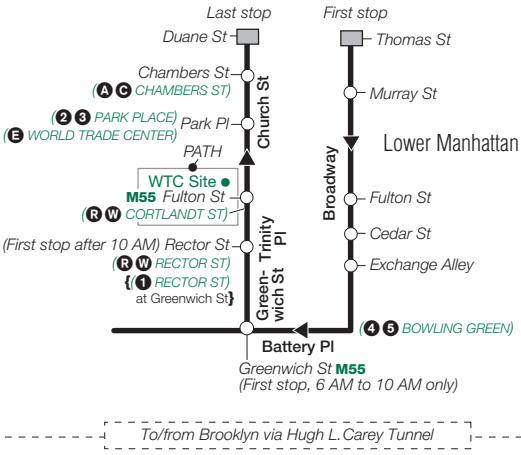

X28 Sunday Service

From Manhattan to Bensonhurst or Sea Gate, Brooklyn

	Midtown Madison Av/ E 57 St	Midtown 5 Av/ 41 St	Midtown 23 St/ Broadway	Lowr Man Bdwy/ Thomas St	Lowr Man Battery Pl/ Greenwich St	Bensonhurst Cropsey Av/ Canal Av	Sea Gate W 37 St / Neptune Av
A	8:35	8:43	8:47	8:59	9:06	9:39	9:48
A	9:35	9:43	9:47	9:59	10:06	10:39	10:48
A	10:35	10:43	10:47	10:59	11:06	11:41	11:50
A	11:35	11:43	11:49	12:01	12:08	12:43	12:52
A	12:25	12:33	12:39	12:51	12:58	1:33	1:41
A	1:15	1:25	1:31	1:48	1:56	2:34	2:42
A	1:50	2:00	2:06	2:23	2:31	3:09	3:17
A	2:20	2:30	2:36	2:53	3:01	3:39	3:47
A	2:50	3:00	3:06	3:23	3:31	4:09	4:18
A	3:20	3:30	3:36	3:53	4:01	4:42	4:51
A	3:50	4:00	4:07	4:25	4:33	5:14	5:23
A	4:20	4:31	4:38	4:56	5:04	5:51	6:00
A	4:50	5:01	5:08	5:27	5:35	6:22	6:29
A	5:20	5:31	5:38	5:57	6:05	6:44	6:51
A	5:50	6:01	6:08	6:26	6:35	7:14	7:21
A	6:20	6:30	6:37	6:55	7:04	7:43	7:52
A	6:50	7:00	7:07	7:25	7:34	8:17	8:26
A	7:25	7:35	7:41	7:55	8:01	8:44	8:53
A	8:05	8:14	8:20	8:34	8:40	9:23	9:32
A	9:05	9:14	9:20	9:34	9:40	10:14	10:23

X28 & X38 Manhattan Service MAP A

Manhattan

MAP B

Manhattan

X28 Lower Manhattan Service

MAP C

X38 Midtown Manhattan Service

MAP D

To/from Manhattan via the
Hugh L. Carey Tunnel and the Gowanus Expwy

X28/38 Brooklyn Service

xp028a19134_cs

X28/X38 MAP LEGEND

Local/Limited/SBS Bus Transfers: shown in bold green type.

■ Terminal

▒ Part-time Terminal