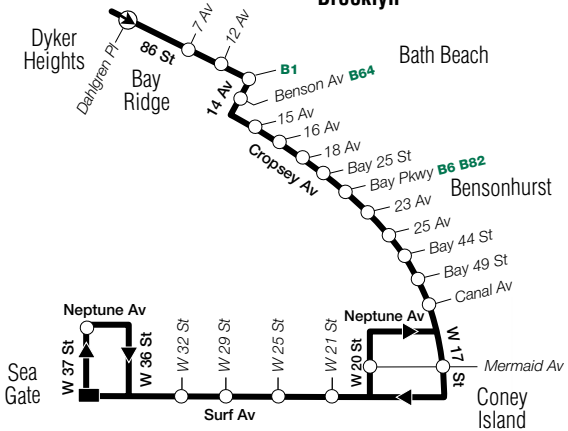

X28 Sunday Service

From Manhattan to Bensonhurst or Sea Gate, Brooklyn

	Midtown Madison Av/ E 57 St	Midtown 5 Av/ 41 St	Midtown 23 St/ Broadway	Lowr Man Bdwy/ Thomas St	Lowr Man Battery Pl/ Greenwich St	Bensonhurst Cropsey Av/ Canal Av	Sea Gate W 37 St / Neptune Av
A	8:35	8:43	8:47	8:59	9:06	9:39	9:48
A	9:35	9:43	9:47	9:59	10:06	10:39	10:48
A	10:35	10:43	10:47	10:59	11:06	11:41	11:50
A	11:35	11:43	11:49	12:01	12:08	12:43	12:52
A	12:25	12:33	12:39	12:51	12:58	1:33	1:41
A	1:15	1:25	1:31	1:48	1:56	2:34	2:42
A	1:50	2:00	2:06	2:23	2:31	3:09	3:17
A	2:20	2:30	2:36	2:53	3:01	3:39	3:47
A	2:50	3:00	3:06	3:23	3:31	4:09	4:18
A	3:20	3:30	3:36	3:53	4:01	4:42	4:51
A	3:50	4:00	4:07	4:25	4:33	5:14	5:23
A	4:20	4:31	4:38	4:56	5:04	5:51	6:00
A	4:50	5:01	5:08	5:27	5:35	6:22	6:29
A	5:20	5:31	5:38	5:57	6:05	6:44	6:51
A	5:50	6:01	6:08	6:26	6:35	7:14	7:21
A	6:20	6:30	6:37	6:55	7:04	7:43	7:52
A	6:50	7:00	7:07	7:25	7:34	8:17	8:26
A	7:25	7:35	7:41	7:55	8:01	8:44	8:53
A	8:05	8:14	8:20	8:34	8:40	9:23	9:32
A	9:05	9:14	9:20	9:34	9:40	10:14	10:23

X28 & X38 Manhattan Service MAP A

Manhattan

MAP B

Manhattan

X28 Lower Manhattan Service

MAP C

X38 Midtown Manhattan Service

MAP D

To/from Manhattan via the
Hugh L. Carey Tunnel and the Gowanus Expwy

X28/38 Brooklyn Service

xp028a19134_cs

X28/X38 MAP LEGEND

Local/Limited/SBS Bus Transfers: shown in bold green type.

■ Terminal

▒ Part-time Terminal