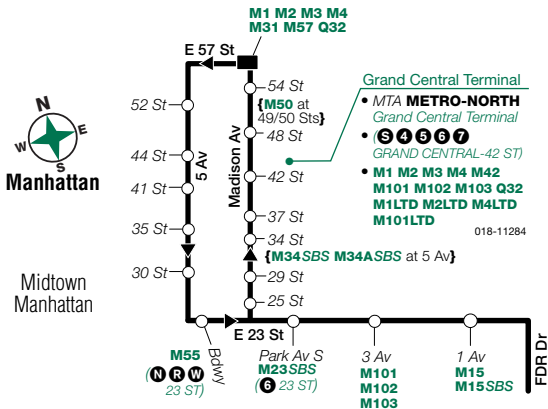

xp027-UP-C8-7/1/2018-418651-418652-418653-231-nw-Req-2018-060098

X27 & X37 Manhattan Service MAP A

To/from Brooklyn via Hugh L. Carey Tunnel

MAP B

To/from Brooklyn via Hugh L. Carey Tunnel

X27 Lower Manhattan Service

MAP C

To/from Brooklyn via Hugh L. Carey Tunnel

X37 Midtown Manhattan Service

MAP D

To/from Brooklyn via Hugh L. Carey Tunnel

To/from Manhattan via the Hugh L. Carey Tunnel
and the Gowanus Expwy

X27/37 Brooklyn Service

xp027a16292_cs

X27/X37 MAP LEGEND

Local/Limited/SBS Bus Transfers: shown in bold green type.

-  Terminal
-  Part-time Terminal
-  (A) STATION NAME
Subway Connection
-  Express Bus Stop
-  Stops in direction indicated
-  Point of Interest