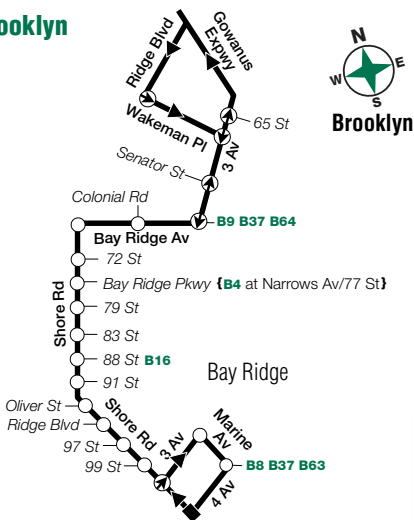

xp027-UP-C8-7/1/2018-418651-418652-418653-231-nw-Req-2018-060098

X27 & X37 Manhattan Service MAP A

To/from Brooklyn via Hugh L. Carey Tunnel

MAP B

To/from Brooklyn via Hugh L. Carey Tunnel

X27 Lower Manhattan Service

MAP C

To/from Brooklyn via Hugh L. Carey Tunnel

X37 Midtown Manhattan Service

MAP D

To/from Brooklyn via Hugh L. Carey Tunnel

To/from Manhattan via the Hugh L. Carey Tunnel
and the Gowanus Expwy

X27/37 Brooklyn Service

xp027a16292_cs

X27/X37 MAP LEGEND

Local/Limited/SBS Bus Transfers: shown in bold green type.

-  Terminal
-  Part-time Terminal
-  (A) STATION NAME
Subway Connection
-  Express Bus Stop
-  Stops in direction indicated
-  Point of Interest