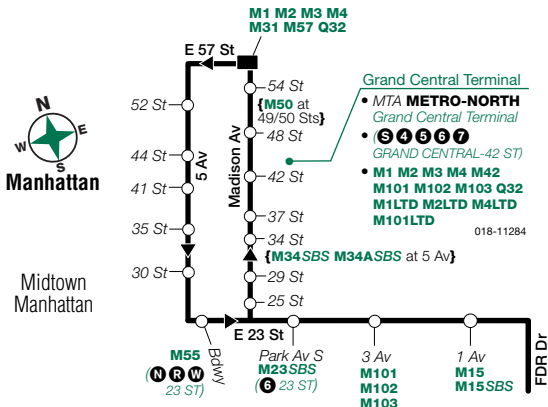

X27 Sunday Service

From Manhattan to Bay Ridge, Brooklyn

	Midtown Madison Av/ E 57 St	Midtown 5 Av 41 St	Gramercy Pk 23 St/ Bdwy	Lwr Manh Bdwy/ Thomas St	Lwr Manh Battery Pl/ Washgtn St	Bay Ridge Wakeman Pl/ 3 Av	Bay Ridge 4 Av/ Shore Rd
A	8:15	8:24	8:29	8:44	8:52	9:10	9:21
A	9:15	9:24	9:29	9:44	9:52	10:10	10:21
A	10:15	10:24	10:29	10:44	10:52	11:10	11:22
A	11:00	11:09	11:15	11:37	11:48	11:58	12:10
A	11:45	11:54	12:00	12:22	12:33	12:43	12:55
A	12:15	12:24	12:30	12:52	1:03	1:13	1:25
A	12:45	12:54	1:00	1:23	1:34	1:44	1:56
A	1:15	1:26	1:33	1:56	2:07	2:17	2:29
A	1:45	1:56	2:03	2:26	2:37	2:47	2:59
A	2:15	2:26	2:33	2:56	3:07	3:17	3:29
A	2:45	2:56	3:03	3:26	3:37	3:47	3:59
A	3:15	3:26	3:33	3:56	4:07	4:17	4:29
A	3:45	3:56	4:03	4:26	4:37	4:47	4:59
A	4:15	4:26	4:33	4:56	5:07	5:17	5:29
A	4:45	4:56	5:03	5:26	5:37	5:47	5:59
A	5:15	5:26	5:33	5:56	6:07	6:17	6:29
A	5:45	5:56	6:03	6:26	6:37	6:50	7:02
A	6:30	6:39	6:44	7:01	7:09	7:22	7:34
A	7:15	7:24	7:29	7:46	7:54	8:07	8:19
A	8:15	8:24	8:29	8:46	8:54	9:07	9:19
A	9:15	9:24	9:29	9:45	9:52	10:05	10:17

xp027-UP-C7-7/2/2017-417642-417643-417644-319-nw-Req-

X27 & X37 Manhattan Service MAP A

MAP B

X27 Lower Manhattan Service MAP C

To/from Brooklyn via Hugh L. Carey Tunnel

X37 Midtown Manhattan Service MAP D

To/from Brooklyn via Hugh L. Carey Tunnel

To/from Manhattan via the Hugh L. Carey Tunnel
and the Gowanus Expwy

X27/37 Brooklyn Service

xp027a16292_cs

X27/X37 MAP LEGEND

Local/Limited/SBS Bus Transfers: shown in bold green type.

■ Terminal

◻ Part-time Terminal

(A STATION NAME)
Subway Connection

○ Express Bus Stop

➔ Stops in direction indicated

● Point of Interest

For Accessible subway stations, travel directions
and other information: