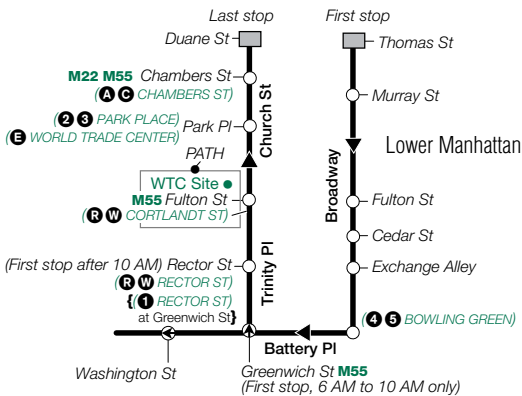

X27 Sunday Service

From Manhattan to Bay Ridge, Brooklyn

	Midtown Madison Av/ E 57 St	Midtown 5 Av 41 St	Gramercy Pk 23 St/ Bdwy	Lwr Manh Bdwy/ Thomas St	Lwr Manh Battery Pl/ Washgtn St	Bay Ridge Wakeman Pl/ 3 Av	Bay Ridge 4 Av/ Shore Rd
A	8:15	8:24	8:29	8:44	8:52	9:10	9:21
A	9:15	9:24	9:29	9:44	9:52	10:10	10:21
A	10:15	10:24	10:29	10:44	10:52	11:10	11:22
A	11:00	11:09	11:15	11:37	11:48	11:58	12:10
A	11:45	11:54	12:00	12:22	12:33	12:43	12:55
A	12:15	12:24	12:30	12:52	1:03	1:13	1:25
A	12:45	12:54	1:00	1:23	1:34	1:44	1:56
A	1:15	1:26	1:33	1:56	2:07	2:17	2:29
A	1:45	1:56	2:03	2:26	2:37	2:47	2:59
A	2:15	2:26	2:33	2:56	3:07	3:17	3:29
A	2:45	2:56	3:03	3:26	3:37	3:47	3:59
A	3:15	3:26	3:33	3:56	4:07	4:17	4:29
A	3:45	3:56	4:03	4:26	4:37	4:47	4:59
A	4:15	4:26	4:33	4:56	5:07	5:17	5:29
A	4:45	4:56	5:03	5:26	5:37	5:47	5:59
A	5:15	5:26	5:33	5:56	6:07	6:17	6:29
A	5:45	5:56	6:03	6:26	6:37	6:50	7:02
A	6:30	6:39	6:44	7:01	7:09	7:22	7:34
A	7:15	7:24	7:29	7:46	7:54	8:07	8:19
A	8:15	8:24	8:29	8:46	8:54	9:07	9:19
A	9:15	9:24	9:29	9:45	9:52	10:05	10:17

xp027-UP-C7-7/2/2017-417642-417643-417644-319-nw-Req-

X27 & X37 Manhattan Service MAP A

MAP B

X27 Lower Manhattan Service MAP C

To/from Brooklyn via Hugh L. Carey Tunnel

X37 Midtown Manhattan Service MAP D

To/from Brooklyn via Hugh L. Carey Tunnel

To/from Manhattan via the Hugh L. Carey Tunnel
and the Gowanus Expwy

X27/37 Brooklyn Service

xp027a16292_cs

X27/X37 MAP LEGEND

Local/Limited/SBS Bus Transfers: shown in bold green type.

■ Terminal

◻ Part-time Terminal

(A STATION NAME)
Subway Connection

○ Express Bus Stop

➔ Stops in direction indicated

● Point of Interest

For Accessible subway stations, travel directions
and other information: