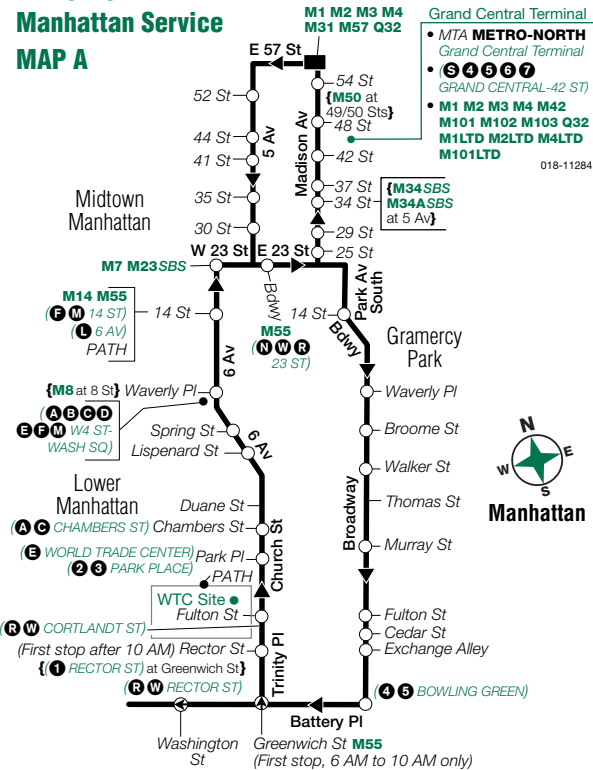

X27 Sunday Service

From Bay Ridge, Brooklyn, to Manhattan

	Bay Ridge 4 Av/ Shore Rd	Bay Ridge Shore Rd/ 72 St	Bay Ridge 3 Av/ 65 St	Lwr Manh Church St/ Duane St	Gramercy Pk 23 St/ Bdwy	Midtown Madison Av/ 42 St	Midtown Madison Av/ E 57 St
A	7:00	7:09	7:17	7:36	7:44	7:49	7:54
A	8:00	8:09	8:17	8:36	8:45	8:52	8:57
A	8:45	8:54	9:02	9:21	9:32	9:38	9:43
A	9:30	9:39	9:46	10:05	10:16	10:22	10:27
A	10:00	10:09	10:16	10:34	10:45	10:52	10:57
A	10:30	10:39	10:47	11:14	11:25	11:32	11:37
A	11:00	11:09	11:17	11:45	11:58	12:06	12:11
A	11:30	11:39	11:47	12:20	12:33	12:41	12:46
A	12:00	12:09	12:17	12:50	1:03	1:11	1:16
A	12:30	12:39	12:47	1:20	1:33	1:40	1:48
A	1:00	1:09	1:17	1:50	2:04	2:11	2:19
A	1:30	1:39	1:47	2:17	2:31	2:38	2:46
A	2:00	2:09	2:17	2:47	3:01	3:07	3:15
A	2:30	2:39	2:47	3:18	3:33	3:39	3:47
A	3:00	3:09	3:17	3:47	4:02	4:08	4:16
A	3:30	3:39	3:47	4:16	4:29	4:35	4:43
A	4:00	4:08	4:16	4:47	5:00	5:06	5:14
A	4:30	4:38	4:46	5:17	5:30	5:36	5:44
A	5:10	5:18	5:26	5:57	6:10	6:16	6:24
A	6:00	6:07	6:13	6:37	6:50	6:56	7:04
A	7:00	7:07	7:13	7:35	7:47	7:53	8:01
A	8:00	8:07	8:13	8:30	8:42	8:48	8:56

xp027-UP-C8-7/1/2018-418651-418652-418653-231-nw-Req-2018-060098

X27 & X37 Manhattan Service MAP A

To/from Brooklyn via Hugh L. Carey Tunnel

MAP B

To/from Brooklyn via Hugh L. Carey Tunnel

X27 Lower Manhattan Service