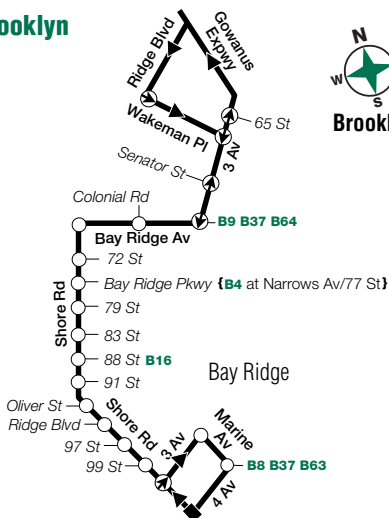

X27 Sunday Service

From Manhattan to Bay Ridge, Brooklyn

	Midtown Madison Av/ E 57 St	Midtown 5 Av 41 St	Gramercy Pk 23 St/ Bdwy	Lwr Manh Bdwy/ Thomas St	Lwr Manh Battery Pl/ Washgtn St	Bay Ridge Wakeman Pl/ 3 Av	Bay Ridge 4 Av/ Shore Rd
A	8:15	8:24	8:29	8:44	8:52	9:10	9:21
A	9:15	9:24	9:29	9:44	9:52	10:10	10:21
A	10:15	10:24	10:29	10:44	10:52	11:10	11:22
A	11:00	11:09	11:15	11:37	11:48	11:58	12:10
A	11:45	11:54	12:00	12:22	12:33	12:43	12:55
A	12:15	12:24	12:30	12:52	1:03	1:13	1:25
A	12:45	12:54	1:00	1:23	1:34	1:44	1:56
A	1:15	1:26	1:33	1:56	2:07	2:17	2:29
A	1:45	1:56	2:03	2:26	2:37	2:47	2:59
A	2:15	2:26	2:33	2:56	3:07	3:17	3:29
A	2:45	2:56	3:03	3:26	3:37	3:47	3:59
A	3:15	3:26	3:33	3:56	4:07	4:17	4:29
A	3:45	3:56	4:03	4:26	4:37	4:47	4:59
A	4:15	4:26	4:33	4:56	5:07	5:17	5:29
A	4:45	4:56	5:03	5:26	5:37	5:47	5:59
A	5:15	5:26	5:33	5:56	6:07	6:17	6:29
A	5:45	5:56	6:03	6:26	6:37	6:50	7:02
A	6:30	6:39	6:44	7:01	7:09	7:22	7:34
A	7:15	7:24	7:29	7:46	7:54	8:07	8:19
A	8:15	8:24	8:29	8:46	8:54	9:07	9:19
A	9:15	9:24	9:29	9:45	9:52	10:05	10:17

xp027-UP-C7-7/2/2017-417642-417643-417644-319-nw-Req-

X27 & X37 Manhattan Service MAP A

MAP B

X27 Lower Manhattan Service MAP C

To/from Brooklyn via Hugh L. Carey Tunnel

X37 Midtown Manhattan Service MAP D

To/from Brooklyn via Hugh L. Carey Tunnel

To/from Manhattan via the Hugh L. Carey Tunnel
and the Gowanus Expwy

X27/37 Brooklyn Service

xp027a16292_cs

X27/X37 MAP LEGEND

Local/Limited/SBS Bus Transfers: shown in bold green type.