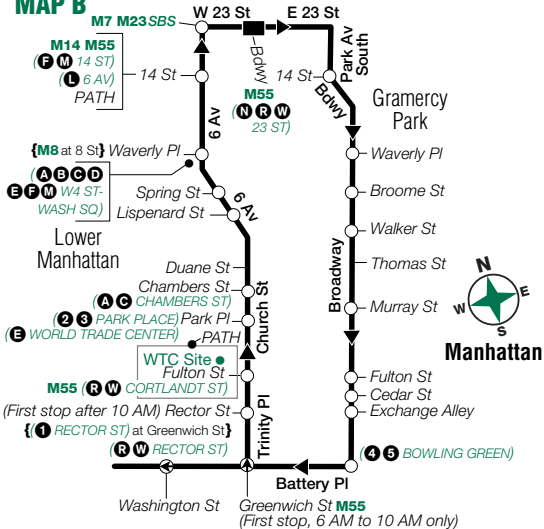

X27 Sunday Service

From Manhattan to Bay Ridge, Brooklyn

	Midtown Madison Av/ E 57 St	Midtown 5 Av 41 St	Gramercy Pk 23 St/ Bdwy	Lwr Manh Bdwy/ Thomas St	Lwr Manh Battery Pl/ Washgtn St	Bay Ridge Wakeman Pl/ 3 Av	Bay Ridge 4 Av/ Shore Rd
A	8:15	8:23	8:27	8:39	8:46	8:58	9:09
A	9:10	9:18	9:22	9:34	9:41	9:55	10:06
A	9:55	10:03	10:09	10:21	10:28	10:42	10:53
A	10:40	10:48	10:54	11:06	11:13	11:26	11:38
A	11:20	11:28	11:34	11:46	11:53	12:06	12:18
A	12:00	12:08	12:14	12:26	12:33	12:52	1:04
A	12:30	12:38	12:44	12:56	1:03	1:20	1:31
A	1:00	1:10	1:16	1:33	1:41	1:58	2:09
A	1:30	1:40	1:46	2:03	2:11	2:28	2:39
A	2:00	2:10	2:16	2:33	2:41	2:58	3:09
A	2:30	2:40	2:46	3:03	3:11	3:28	3:39
A	3:00	3:10	3:16	3:33	3:41	3:59	4:11
A	3:30	3:40	3:46	4:03	4:11	4:27	4:38
A	4:00	4:11	4:18	4:36	4:44	5:04	5:15
A	4:30	4:41	4:48	5:07	5:15	5:35	5:47
A	5:00	5:11	5:18	5:37	5:45	6:12	6:24
A	5:30	5:41	5:48	6:07	6:16	6:40	6:51
A	6:00	6:10	6:17	6:35	6:44	7:03	7:14
A	6:35	6:45	6:52	7:10	7:19	7:38	7:49
A	7:15	7:25	7:32	7:46	7:52	8:16	8:27
A	8:15	8:24	8:30	8:44	8:50	9:10	9:19
A	9:15	9:24	9:30	9:44	9:50	10:04	10:13

xp027-UP-C8-7/1/2018-418651-418652-418653-231-nw-Req-2018-060098

X27 & X37 Manhattan Service MAP A

To/from Brooklyn via Hugh L. Carey Tunnel

MAP B

To/from Brooklyn via Hugh L. Carey Tunnel

X27 Lower Manhattan Service

MAP C

To/from Brooklyn via Hugh L. Carey Tunnel

X37 Midtown Manhattan Service

MAP D

To/from Brooklyn via Hugh L. Carey Tunnel

To/from Manhattan via the Hugh L. Carey Tunnel
and the Gowanus Expwy

X27/37 Brooklyn Service