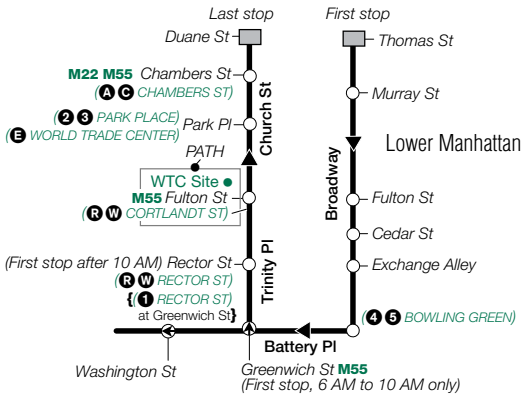

xp027-UP-C8-7/1/2018-418651-418652-418653-231-nw-Req-2018-060098

X27 & X37 Manhattan Service MAP A

To/from Brooklyn via Hugh L. Carey Tunnel

MAP B

To/from Brooklyn via Hugh L. Carey Tunnel

X27 Lower Manhattan Service

MAP C

To/from Brooklyn via Hugh L. Carey Tunnel

X37 Midtown Manhattan Service

MAP D

To/from Brooklyn via Hugh L. Carey Tunnel

To/from Manhattan via the Hugh L. Carey Tunnel
and the Gowanus Expwy

X27/37 Brooklyn Service

xp027a16292_cs

X27/X37 MAP LEGEND

Local/Limited/SBS Bus Transfers: shown in bold green type.

-  Terminal
-  Part-time Terminal
-  (A) STATION NAME
Subway Connection
-  Express Bus Stop
-  Stops in direction indicated
-  Point of Interest