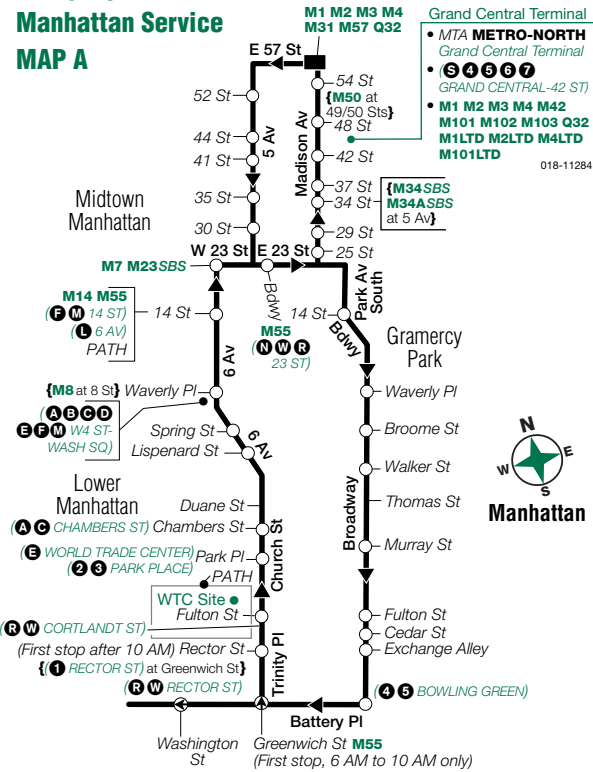

X27 Sunday Service

From Bay Ridge, Brooklyn, to Manhattan

	Bay Ridge 4 Av/ Shore Rd	Bay Ridge Shore Rd/ 72 St	Bay Ridge 3 Av/ 65 St	Lwr Manh Church St/ Duane St	Gramercy Pk 23 St/ Bdwy	Midtown Madison Av/ 42 St	Midtown Madison Av/ E 57 St
A	7:00	7:11	7:20	7:40	7:49	7:58	8:03
A	8:00	8:11	8:20	8:40	8:49	8:58	9:03
A	9:00	9:11	9:20	9:40	9:49	9:58	10:03
A	9:45	9:56	10:05	10:25	10:34	10:43	10:48
A	10:30	10:41	10:50	11:10	11:19	11:28	11:33
A	11:00	11:11	11:20	11:40	11:49	11:58	12:03
A	11:30	11:41	11:50	12:10	12:19	12:28	12:33
A	12:00	12:11	12:20	12:40	12:49	12:58	1:03
A	12:30	12:41	12:50	1:10	1:19	1:28	1:33
A	1:00	1:11	1:20	1:41	1:52	2:04	2:12
A	1:30	1:38	1:44	2:04	2:15	2:27	2:35
A	2:00	2:08	2:14	2:34	2:45	2:57	3:05
A	2:30	2:38	2:44	3:04	3:15	3:27	3:35
A	3:00	3:08	3:14	3:34	3:45	3:57	4:05
A	3:30	3:38	3:44	4:04	4:15	4:27	4:35
A	4:00	4:08	4:14	4:34	4:45	4:57	5:05
A	4:30	4:38	4:44	5:04	5:15	5:27	5:35
A	5:15	5:23	5:29	5:49	6:00	6:12	6:20
A	6:00	6:08	6:14	6:34	6:45	6:57	7:05
A	7:00	7:08	7:14	7:34	7:45	7:57	8:05
A	8:00	8:08	8:14	8:34	8:45	8:57	9:05

xp027-UP-C7-7/2/2017-417642-417643-417644-319-nw-Req-

X27 & X37 Manhattan Service MAP A

MAP B

X27 Lower Manhattan Service MAP C

To/from Brooklyn via Hugh L. Carey Tunnel

X37 Midtown Manhattan Service MAP D