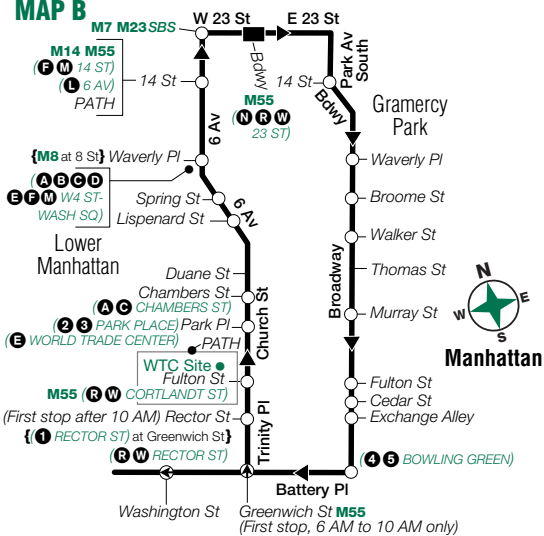

X27 Sunday Service

From Manhattan to Bay Ridge, Brooklyn

	Midtown Madison Av/ E 57 St	Midtown 5 Av 41 St	Gramercy Pk 23 St/ Bdwy	Lwr Manh Bdwy/ Thomas St	Lwr Manh Battery Pl/ Washgtn St	Bay Ridge Wakeman Pl/ 3 Av	Bay Ridge 4 Av/ Shore Rd
A	8:15	8:24	8:29	8:44	8:52	9:10	9:21
A	9:15	9:24	9:29	9:44	9:52	10:10	10:21
A	10:15	10:24	10:29	10:44	10:52	11:10	11:22
A	11:00	11:09	11:15	11:37	11:48	11:58	12:10
A	11:45	11:54	12:00	12:22	12:33	12:43	12:55
A	12:15	12:24	12:30	12:52	1:03	1:13	1:25
A	12:45	12:54	1:00	1:23	1:34	1:44	1:56
A	1:15	1:26	1:33	1:56	2:07	2:17	2:29
A	1:45	1:56	2:03	2:26	2:37	2:47	2:59
A	2:15	2:26	2:33	2:56	3:07	3:17	3:29
A	2:45	2:56	3:03	3:26	3:37	3:47	3:59
A	3:15	3:26	3:33	3:56	4:07	4:17	4:29
A	3:45	3:56	4:03	4:26	4:37	4:47	4:59
A	4:15	4:26	4:33	4:56	5:07	5:17	5:29
A	4:45	4:56	5:03	5:26	5:37	5:47	5:59
A	5:15	5:26	5:33	5:56	6:07	6:17	6:29
A	5:45	5:56	6:03	6:26	6:37	6:50	7:02
A	6:30	6:39	6:44	7:01	7:09	7:22	7:34
A	7:15	7:24	7:29	7:46	7:54	8:07	8:19
A	8:15	8:24	8:29	8:46	8:54	9:07	9:19
A	9:15	9:24	9:29	9:45	9:52	10:05	10:17

xp027-UP-C7-7/2/2017-417642-417643-417644-319-nw-Req-

X27 & X37 Manhattan Service MAP A

MAP B

X27 Lower Manhattan Service MAP C

To/from Brooklyn via Hugh L. Carey Tunnel

X37 Midtown Manhattan Service MAP D

To/from Brooklyn via Hugh L. Carey Tunnel

To/from Manhattan via the Hugh L. Carey Tunnel
and the Gowanus Expwy

X27/37 Brooklyn Service

xp027a16292_cs

X27/X37 MAP LEGEND

Local/Limited/SBS Bus Transfers: shown in bold green type.