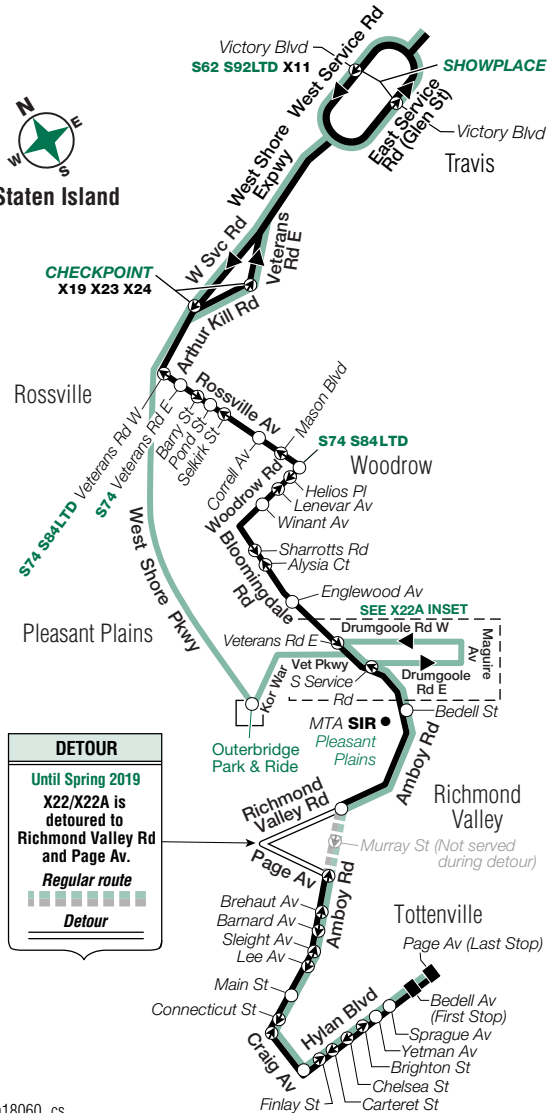

xp022-CA-D7-9/3/2017-617309---459-nw-Req-2017-080270

Manhattan

{(N R W LEXINGTON AV/59 ST)
4 5 6 59 ST} at 59 St}

Midtown

to Staten Island via Lincoln Tunnel, NJ Turnpike, Goethals Bridge, SI Expwy, and West Shore Expwy

X22A INSET

to Manhattan via West Shore Expwy, SI Expwy, Goethals Bridge, NJ Turnpike, and Lincoln Tunnel

Staten Island

xp022a18060_cs

X22/X22A MAP LEGEND

Local/Limited/SBS Bus Transfers: shown in bold green type.
Express Bus Transfers: shown in bold black type.