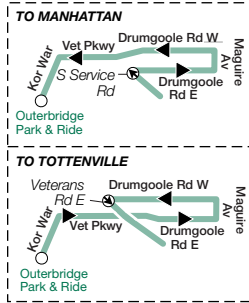

X22A operates between Tottenville and Manhattan via the Outerbridge Park & Ride and runs along West Shore Expressway, stopping at Checkpoint and Showplace.

X22/X22A Weekday Service

From Tottenville, Staten Island, to Midtown Manhattan

xp022-CA-D7-9/3/2017-617309---459-nw-Req-2017-080270

Manhattan

{(N R W LEXINGTON AV/59 ST)
4 5 6 59 ST} at 59 St}

Midtown

to Staten Island via Lincoln Tunnel, NJ Turnpike, Goethals Bridge, SI Expwy, and West Shore Expwy

X22A INSET

to Manhattan via West Shore Expwy, SI Expwy, Goethals Bridge, NJ Turnpike, and Lincoln Tunnel

Staten Island

xp022a18060_cs

X22/X22A MAP LEGEND

Local/Limited/SBS Bus Transfers: shown in bold green type.
Express Bus Transfers: shown in bold black type.

- Terminal
- (N STATION NAME) Subway Connection
- MTA SIR Railway Station
- Point of Interest
- X22 Service
- X22A Service
- ➔ Stops in direction indicated
- Express Bus Stop

For Accessible subway stations, travel directions and other information: