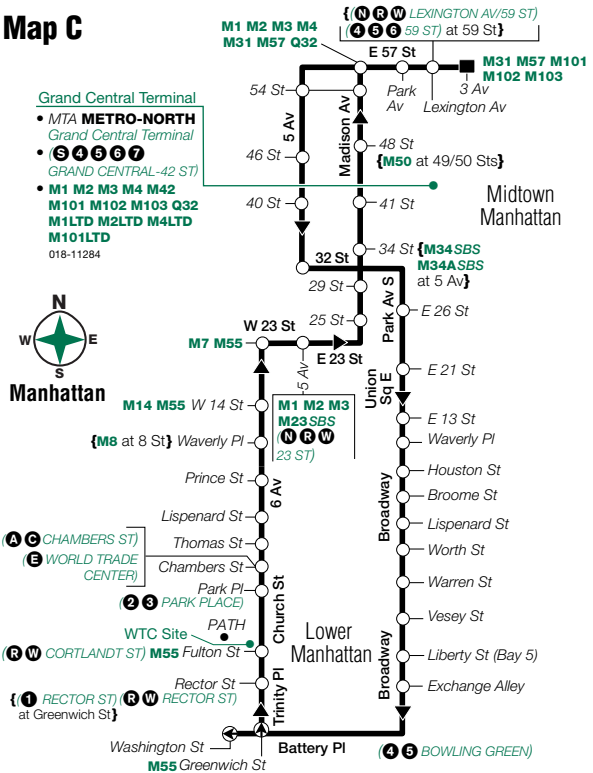

* Stops at Battery Pl/Greenwich St.

A notation (B or C) next to each trip corresponds to the appropriate map for each X10 service pattern.

Bold times denote PM hours.

X10 Weekday Service

From Manhattan to Staten Island

X10 Sunday Service

From Manhattan to Staten Island

Midtown E 57 St/ 3 Av	Midtown 5 Av/ 40 St	Midtown Park Av S/ E 21 St	Lower Man Bdwy/ Worth St	Lower Man Battery Pl/ Washington St	Prt Richmond Castleton Av/ Jewett Av
8:35	8:42	8:49	8:59	9:07	9:51
9:35	9:42	9:49	9:59	10:07	10:51
10:05	10:12	10:19	10:29	10:37	11:21
10:35	10:42	10:49	10:59	11:07	11:51
11:05	11:12	11:19	11:29	11:37	12:21
11:35	11:42	11:49	11:59	12:07	12:52
12:05	12:14	12:23	12:35	12:44	1:29
12:45	12:54	1:03	1:15	1:24	2:09
1:45	1:54	2:03	2:15	2:24	3:09
2:45	2:54	3:03	3:16	3:25	4:12
3:15	3:25	3:35	3:48	3:57	4:44
3:45	3:55	4:05	4:18	4:27	5:14
4:15	4:25	4:35	4:48	4:57	5:44
4:35	4:45	4:55	5:08	5:17	6:04
4:55	5:05	5:15	5:28	5:37	6:24
5:15	5:25	5:35	5:48	5:57	6:44
5:45	5:55	6:05	6:18	6:27	7:14
6:15	6:25	6:35	6:48	6:57	7:44
6:45	6:55	7:05	7:18	7:27	8:12
7:15	7:25	7:35	7:47	7:54	8:38
7:45	7:53	8:03	8:15	8:22	9:07
8:30	8:38	8:45	8:55	9:01	9:46
9:30	9:38	9:45	9:55	10:01	10:46
10:00	10:08	10:15	10:25	10:31	11:16
10:30	10:38	10:45	10:55	11:01	11:46

Map C

Grand Central Terminal

- MTA **METRO-NORTH**
Grand Central Terminal
- **(S 4 5 6 7)**
GRAND CENTRAL-42 ST
- **M1 M2 M3 M4 M42**
M101 M102 M103 Q32
M1LTD M2LTD M4LTD
M101LTD
018-11284

Manhattan

via SI Expressway, Verrazano-Narrows Bridge and Hugh L. Carey Tunnel