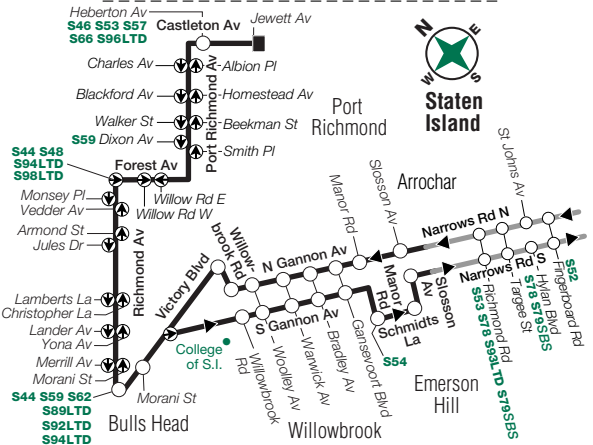

* Stops at Battery Pl/Greenwich St.

A notation (B or C) next to each trip corresponds to the appropriate map for each X10 service pattern.

Bold times denote PM hours.

X10 Weekday Service

From Manhattan to Staten Island

X10 Sunday Service

From Manhattan to Staten Island

Midtown E 57 St/ 3 Av	Midtown 5 Av/ 40 St	Midtown Park Av S/ E 21 St	Lower Man Bdwy/ Worth St	Lower Man Battery Pl/ Washington St	Prt Richmond Castleton Av/ Jewett Av
8:35	8:42	8:49	8:59	9:07	9:51
9:35	9:42	9:49	9:59	10:07	10:51
10:05	10:12	10:19	10:29	10:37	11:21
10:35	10:42	10:49	10:59	11:07	11:51
11:05	11:12	11:19	11:29	11:37	12:21
11:35	11:42	11:49	11:59	12:07	12:52
12:05	12:14	12:23	12:35	12:44	1:29
12:45	12:54	1:03	1:15	1:24	2:09
1:45	1:54	2:03	2:15	2:24	3:09
2:45	2:54	3:03	3:16	3:25	4:12
3:15	3:25	3:35	3:48	3:57	4:44
3:45	3:55	4:05	4:18	4:27	5:14
4:15	4:25	4:35	4:48	4:57	5:44
4:35	4:45	4:55	5:08	5:17	6:04
4:55	5:05	5:15	5:28	5:37	6:24
5:15	5:25	5:35	5:48	5:57	6:44
5:45	5:55	6:05	6:18	6:27	7:14
6:15	6:25	6:35	6:48	6:57	7:44
6:45	6:55	7:05	7:18	7:27	8:12
7:15	7:25	7:35	7:47	7:54	8:38
7:45	7:53	8:03	8:15	8:22	9:07
8:30	8:38	8:45	8:55	9:01	9:46
9:30	9:38	9:45	9:55	10:01	10:46
10:00	10:08	10:15	10:25	10:31	11:16
10:30	10:38	10:45	10:55	11:01	11:46

Map C

Grand Central Terminal

- MTA **METRO-NORTH**
Grand Central Terminal
- **(S 4 5 6 7)**
GRAND CENTRAL-42 ST
- **M1 M2 M3 M4 M42**
M101 M102 M103 Q32
M1LTD M2LTD M4LTD
M101LTD
018-11284

Manhattan

via SI Expressway, Verrazano-Narrows Bridge and Hugh L. Carey Tunnel

X10 MAP LEGEND

Local/Limited/SBS Bus Transfers: shown in bold green type.

- Terminal
- Express Bus Stop
- (A STATION NAME) Subway Connection
- ➔ Stops in direction indicated
- Off-Peak Service
- Point of Interest