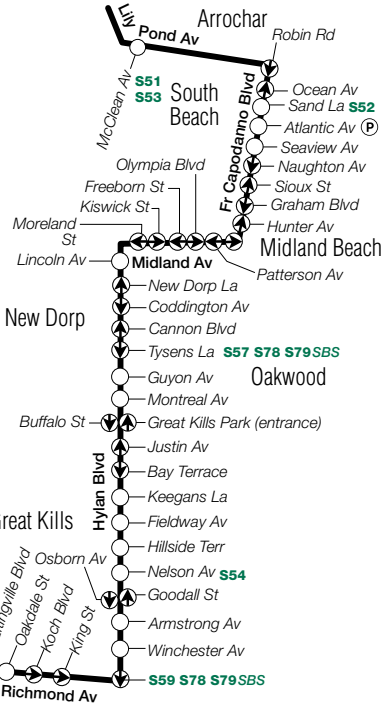

Staten Island

Eltingville Transit Center

- Park & Ride
- **S55 S56 S59 S74**
- **S84LTD S89LTD**
- **S79SBS X1 X5 X7**
- **X8 X15 X17 X21 X31**

023-14211

xp001d16291_cs

X4 MAP LEGEND

Local/Limited/SBS Bus Transfers: shown in bold green type.

Express Bus Transfers: shown in bold black type.

Terminal

Subway Connection

MTA **SIR** Railway Station

Express Bus Stop

Stops in direction indicated

Park and Ride

Point of Interest