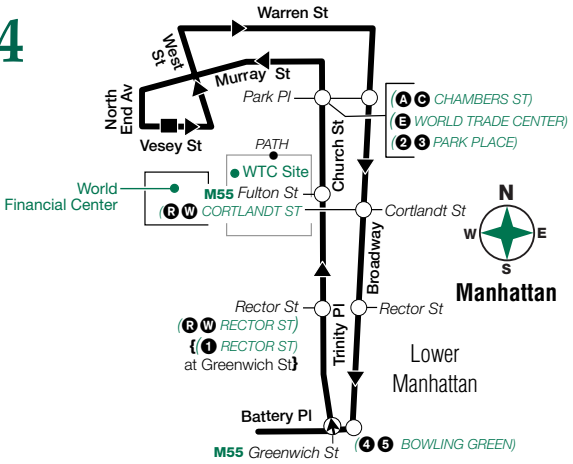

X4

Staten Island

Eltingville Transit Center

- Park & Ride
- **S55 S56 S59 S74**
- **S84LTD S89LTD**
- **S79SBS X1 X5 X7**
- **X8 X15 X17 X21 X31**

023-14211

xp001d16291_cs

X4 MAP LEGEND

Local/Limited/SBS Bus Transfers: shown in bold green type.

Express Bus Transfers: shown in bold black type.

Terminal

Subway Connection

MTA **SIR** Railway Station