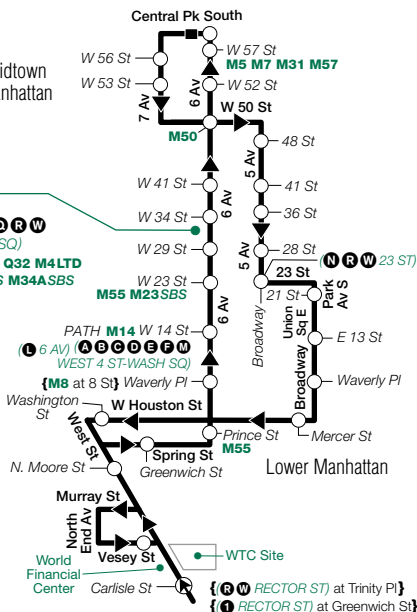

MTA **SIR** Railway Station

Park and Ride

● Point of Interest

Eltingville

023-14211

xp001h17094_cs

X9

Manhattan

Herald Square

- PATH
- (B D F M N Q R W) 34 ST-HERALD SQ)
- M4 M5 M7 M55 Q32 M4LTD M5LTD M34SBS M34ASBS

022-16293

Midtown Manhattan

xp001i17094_cs

X9 MAP LEGEND

Local/Limited/SBS Bus Transfers: shown in bold green type.