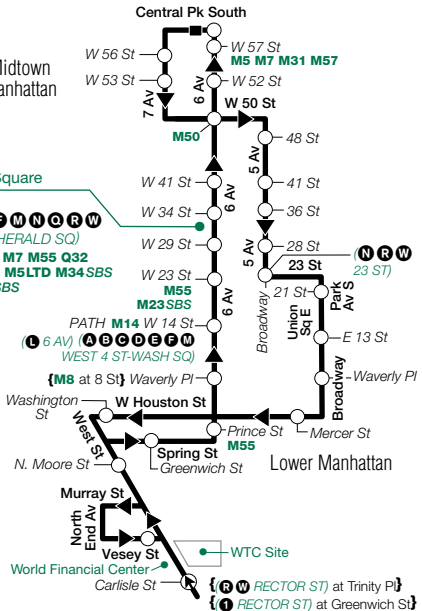

X7

Herald Square

- PATH
- (B D F M N Q R W) 34 ST-HERALD SQ)
- M4 M5 M7 M55 Q32 M4LTD M5LTD M34SBS M34ASBS

022-16293

--- via Verrazano-Narrows Bridge and Hugh L. Carey Tunnel ---