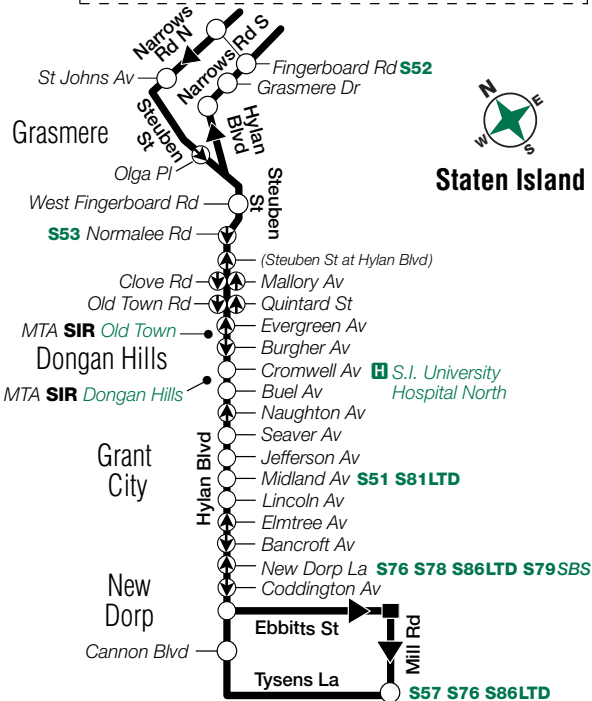

Financial Center

(R W RECTOR ST) Rector St
 (1 RECTOR ST) at Greenwich St

(A C CHAMBERS ST)
 (E WORLD TRADE CENTER)
 (2 3 PARK PLACE)

(4 5 BOWLING GREEN)
 Greenwich St
 M55

--- via Verrazano-Narrows Bridge and Hugh L. Carey Tunnel ---