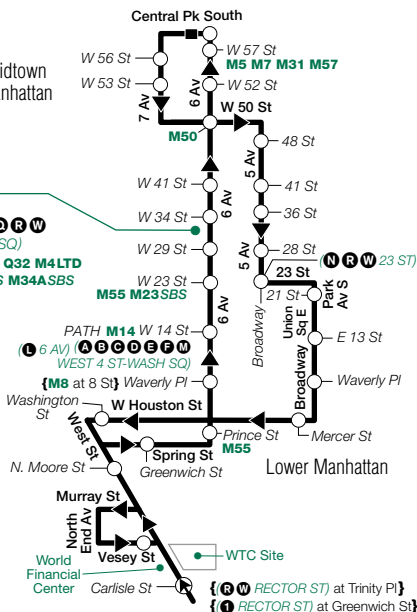

X9

Manhattan

Herald Square

- PATH
- (B D F M N Q R W) 34 ST-HERALD SQ)
- M4 M5 M7 M55 Q32 M4LTD M5LTD M34SBS M34ASBS

022-16293

Midtown Manhattan

xp001i17094_cs

X9 MAP LEGEND

Local/Limited/SBS Bus Transfers: shown in bold green type.

Terminal

Express Bus Stop

(F STATION NAME)
Subway Connection

Stops in direction
indicated

MTA SIR Railway Station

Point of Interest