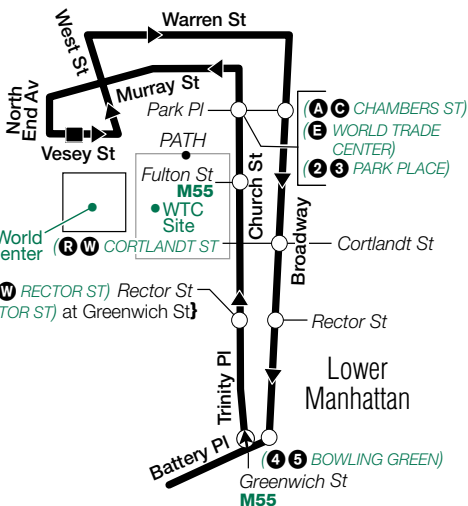

via Verrazano-Narrows Bridge and Hugh L. Carey Tunnel

Staten Island

- Eltingville Transit Center**
- Park & Ride
 - S55 S56 S59 S74
 - S84LTD S89LTD
 - S79SBS X4 X5 X7
 - X8 X15 X17 X31
- 023-14211

X1 MAP LEGEND

xp001a17094_cs

X2

Manhattan

via Verrazano-Narrows Bridge and Hugh L. Carey Tunnel

Staten Island

xp001b17046_cs

X2 MAP LEGEND

Local/Limited/SBS Bus Transfers: shown in bold green type.

Terminal

Subway Connection

MTA **SIR** Railway Station

Express Bus Stop

Stops in direction indicated

Point of Interest

X3

Manhattan

Financial Center

(R W RECTOR ST) Rector St
 (1 RECTOR ST) at Greenwich St

(A C CHAMBERS ST)
 (E WORLD TRADE CENTER)
 (2 3 PARK PLACE)

(4 5 BOWLING GREEN)
 Greenwich St
 M55

--- via Verrazano-Narrows Bridge and Hugh L. Carey Tunnel ---