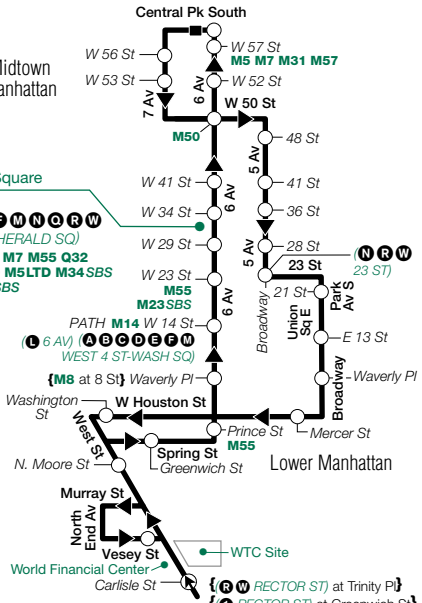

Park and Ride

Point of Interest

X5

X5 MAP LEGEND

Local/Limited/SBS Bus Transfers: shown in bold green type.
Express Bus Transfers: shown in bold black type.

- Terminal
- Express Bus Stop
- (4 STATION NAME) Subway Connection
- ➔ Stops in direction indicated
- MTA **SIR** Railway Station
- Ⓟ Park and Ride
- Point of Interest

X7

Herald Square

- PATH
- (B D F M N Q R W) 34 ST-HERALD SQ)
- M4 M5 M7 M55 Q32 M4LTD M5LTD M34SBS M34ASBS

022-16293

--- via Verrazano-Narrows Bridge and Hugh L. Carey Tunnel ---

Eltingville Transit Center