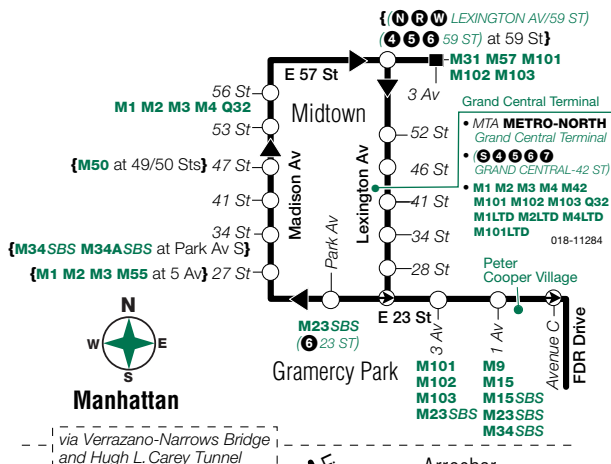

MTA **SIR** Railway Station

● Point of Interest

X4

Staten Island

Eltingville Transit Center

- Park & Ride
- **S55 S56 S59 S74**
- S84LTD S89LTD**
- S79SBS X1 X5 X7**
- X8 X15 X17 X21 X31**

023-14211

xp001d16291_cs

X4 MAP LEGEND

Local/Limited/SBS Bus Transfers: shown in bold green type.

Express Bus Transfers: shown in bold black type.

Terminal

Subway Connection

MTA **SIR** Railway Station

Express Bus Stop

Stops in direction indicated

Park and Ride

Point of Interest

X5

X5 MAP LEGEND

Local/Limited/SBS Bus Transfers: shown in bold green type.
Express Bus Transfers: shown in bold black type.

- Terminal
- Express Bus Stop
- (4 STATION NAME) Subway Connection
- ➔ Stops in direction indicated
- MTA **SIR** Railway Station
- Ⓟ Park and Ride
- Point of Interest

X7

Herald Square

- PATH
- (B D F M N Q R W) 34 ST-HERALD SQ)
- M4 M5 M7 M55 Q32 M4LTD M5LTD M34SBS M34ASBS

022-16293

--- via Verrazano-Narrows Bridge and Hugh L. Carey Tunnel ---

Eltingville Transit Center