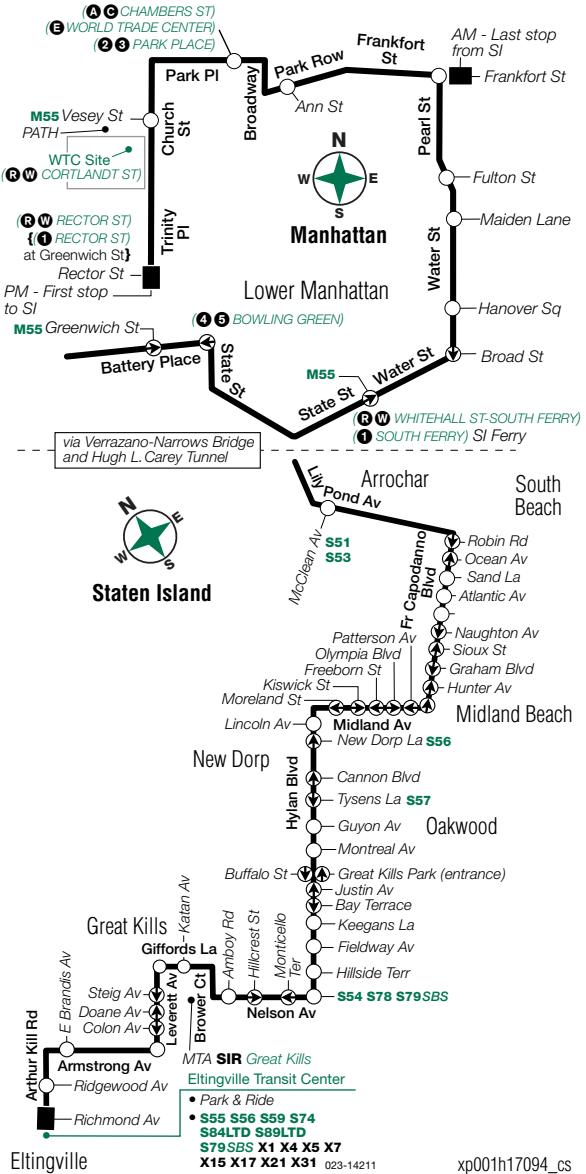

X8

X8 MAP LEGEND

Local/Limited/SBS Bus Transfers: shown in bold green type.

Express Bus Transfers: shown in bold black type.

Terminal

Express Bus Stop

(4 STATION NAME)
Subway Connection

Stops in direction
indicated

MTA **SIR** Railway Station

Park and Ride

● Point of Interest

Eltingville

023-14211

xp001h17094_cs