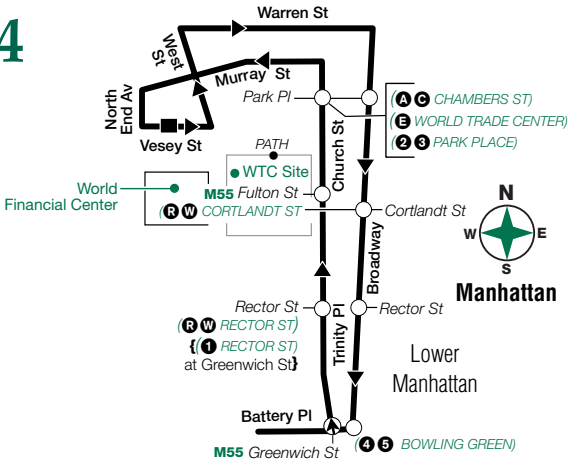

xp001a17094_cs

X2

Manhattan

via Verrazano-Narrows Bridge and Hugh L. Carey Tunnel

Staten Island

xp001b17046_cs

X2 MAP LEGEND

Local/Limited/SBS Bus Transfers: shown in bold green type.

Financial Center

(R W RECTOR ST) Rector St
 (1 RECTOR ST) at Greenwich St

(A C CHAMBERS ST)
 (E WORLD TRADE CENTER)
 (2 3 PARK PLACE)

(4 5 BOWLING GREEN)
 Greenwich St
 M55

--- via Verrazano-Narrows Bridge and Hugh L. Carey Tunnel ---

Staten Island

xp001c17046_cs

X3 MAP LEGEND

Local/Limited/SBS Bus Transfers: shown in bold green type.

■ Terminal

○ Express Bus Stop

(4 STATION NAME)
 Subway Connection

➔ Stops in direction indicated

MTA **SIR** Railway Station

● Point of Interest

X4

Staten Island

Eltingville Transit Center

- Park & Ride
- **S55 S56 S59 S74**
- S84LTD S89LTD**
- S79SBS X1 X5 X7**
- X8 X15 X17 X21 X31**

023-14211

xp001d16291_cs