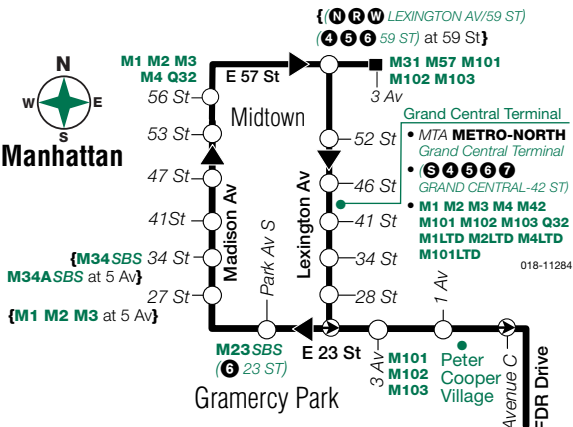

X1

Manhattan Midtown Manhattan

- Herald Square**
- PATH
 - (B D F M N Q R W) 34 ST-HERALD SQ
 - M4 M5 M7 M55
 - Q32 M4LTD M5LTD
 - M34SBS M34ASBS
- 022-16293

- Lower Manhattan**
- (F M 14 ST) (L 6 AV) PATH
 - {M8 at 8 St} M55 Waverly Pl
 - (A B C D E F M) W4 ST-WASH SQ
 - (E WORLD TRADE CTR) (A C CHAMBERS ST) (2 3 PARK PLACE) Park Pl
 - PATH
 - WTC Site
 - M55 (R W) CORTLANDT ST
 - (1 RECTOR ST) (R W RECTOR ST) at Greenwich St

via Verrazano-Narrows Bridge and Hugh L. Carey Tunnel

Staten Island

- Eltingville Transit Center**
- Park & Ride
 - S55 S56 S59 S74
 - S84LTD S89LTD
 - S79SBS X4 X5 X7
 - X8 X15 X17 X31
- 023-14211

X1 MAP LEGEND

xp001a17094_cs

X2

Manhattan

via Verrazano-Narrows Bridge and Hugh L. Carey Tunnel

Staten Island

xp001b17046_cs

X2 MAP LEGEND

Local/Limited/SBS Bus Transfers: shown in bold green type.