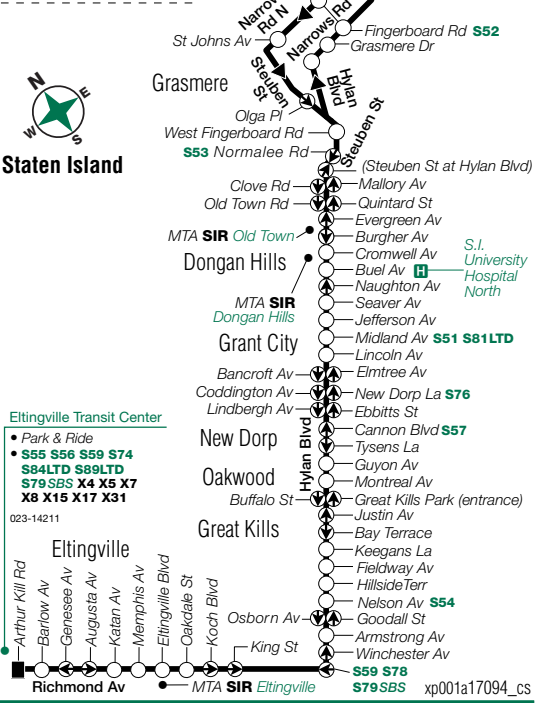

Staten Island

1. **Eltingville Transit Center**
2. **Park & Ride**
   - **S55 S56 S59 S74**
   - **S84LTD S89LTD**
   - **S79SBS X4 X5 X7**
   - **X8 X15 X17 X31**
- 023-14211