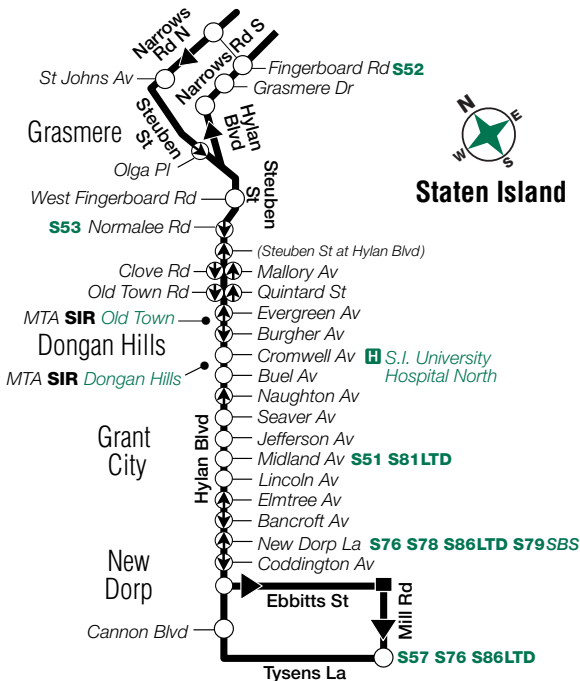

via Verrazano-Narrows Bridge and Hugh L. Carey Tunnel

Staten Island

- Eltingville Transit Center**
- Park & Ride
 - S55 S56 S59 S74
 - S84LTD S89LTD
 - S79SBS X4 X5 X7
 - X8 X15 X17 X31
- 023-14211

X1 MAP LEGEND

xp001a17094_cs

X2

Manhattan

via Verrazano-Narrows Bridge and Hugh L. Carey Tunnel

Staten Island

xp001b17046_cs

X2 MAP LEGEND

Local/Limited/SBS Bus Transfers: shown in bold green type.