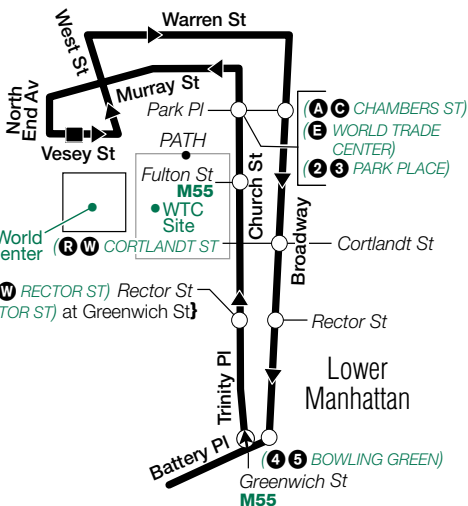

X3

Manhattan

Financial Center

(R W RECTOR ST) Rector St
(1 RECTOR ST) at Greenwich St

(A C CHAMBERS ST)
(E WORLD TRADE CENTER)
(2 3 PARK PLACE)

(4 5 BOWLING GREEN)
Greenwich St
M55

--- via Verrazano-Narrows Bridge and Hugh L. Carey Tunnel ---