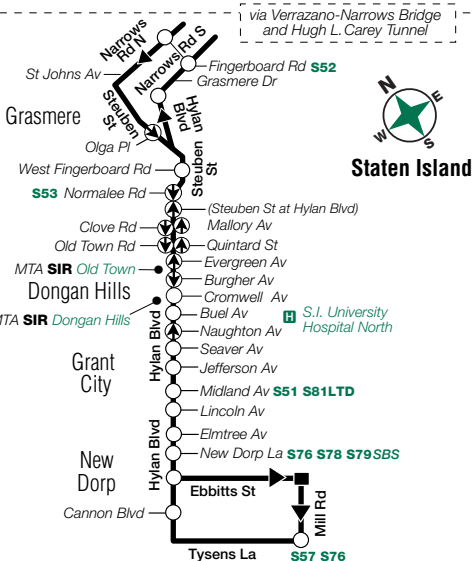

MTA **SIR** Railway Station

Park and Ride

● Point of Interest

Eltingville

023-14211

xp001h17094_cs

X9

Manhattan

Herald Square

- PATH
- (B D F M N Q R W) 34 ST-HERALD SQ)
- M4 M5 M7 M55 Q32 M4LTD M5LTD M34SBS M34ASBS

022-16293

Midtown Manhattan

xp001i17094_cs

X9 MAP LEGEND

Local/Limited/SBS Bus Transfers: shown in bold green type.