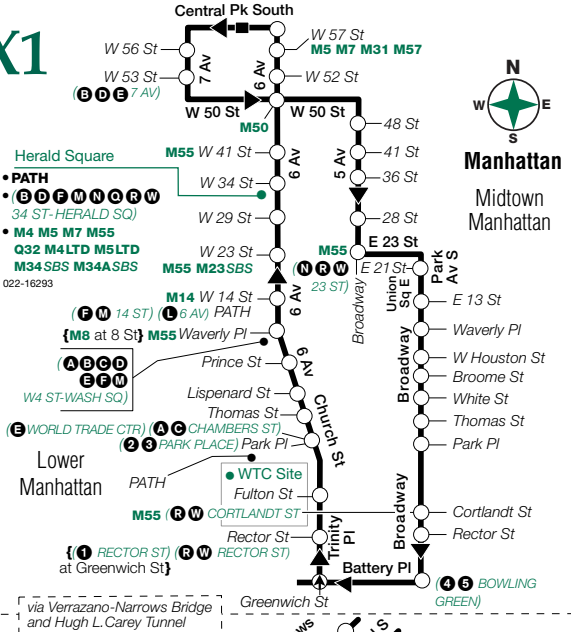

X1

Manhattan Midtown Manhattan

1. **Herald Square**
2. **PATH**
   - **(B D F M N Q R W)**
   - **M4 M5 M7 M55**
   - **Q32 M4LTD M5LTD**
   - **M34SBS M34ASBS**
- 022-16293

1. **Lower Manhattan**
2. **(F M 14 ST)** **(L 6 AV)** **PATH**
   - **{M8 at 8 St}** **M55 Waverly Pl**
   - **(A B C D)** **(E F M)**
   - **W4 ST-WASH SQ**
   - **(E WORLD TRADE CTR)** **(A C CHAMBERS ST)**
   - **(2 3 PARK PLACE)** **Park Pl**
   - **WTC Site**
   - **PATH**
   - **M55 (R W) CORTLANDT ST**
   - **{(1 RECTOR ST) (R W) RECTOR ST}** at Greenwich St

via Verrazano-Narrows Bridge and Hugh L. Carey Tunnel