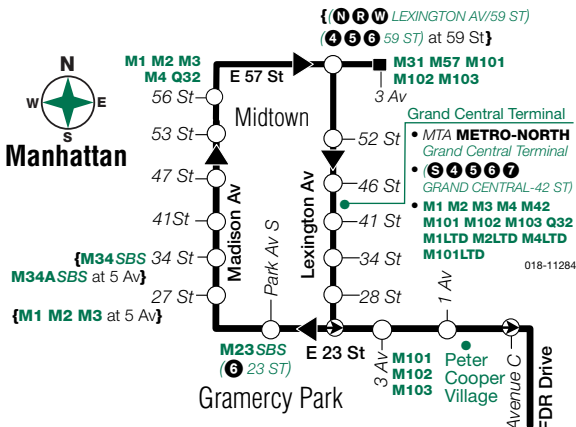

X2

Manhattan

via Verrazano-Narrows Bridge and Hugh L. Carey Tunnel