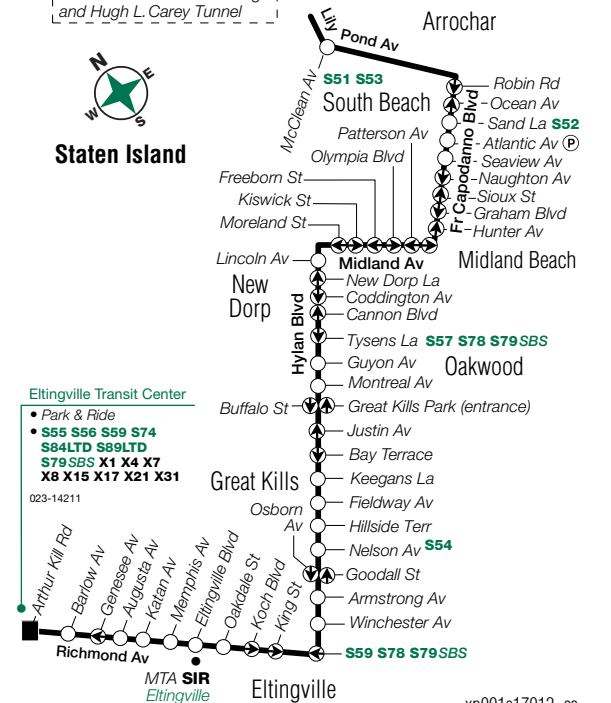

X5

X5 MAP LEGEND

Local/Limited/SBS Bus Transfers: shown in bold green type.
Express Bus Transfers: shown in bold black type.

- Terminal
- Express Bus Stop
- (4 STATION NAME) Subway Connection
- ➔ Stops in direction indicated
- MTA **SIR** Railway Station
- Ⓟ Park and Ride
- Point of Interest