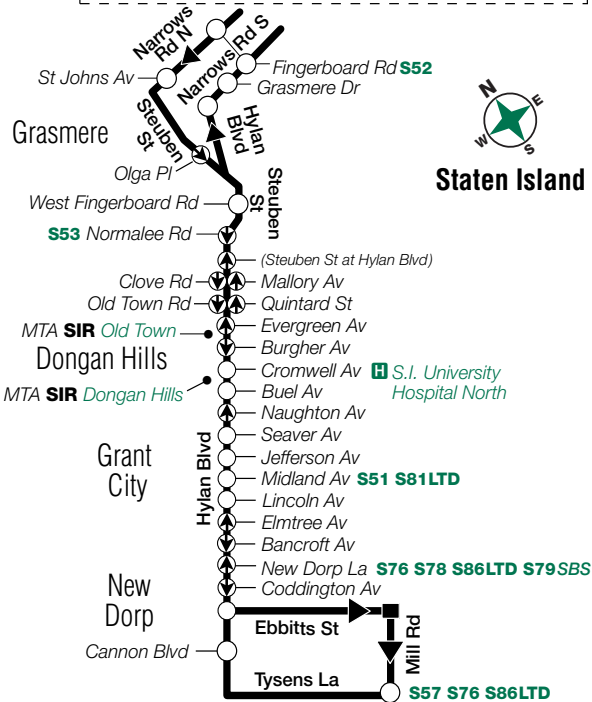

## Manhattan

Financial Center

(R W RECTOR ST) Rector St  
 (1 RECTOR ST) at Greenwich St

(A C CHAMBERS ST)  
 (E WORLD TRADE CENTER)  
 (2 3 PARK PLACE)

(4 5 BOWLING GREEN)  
 Greenwich St  
 M55

--- via Verrazano-Narrows Bridge and Hugh L. Carey Tunnel ---