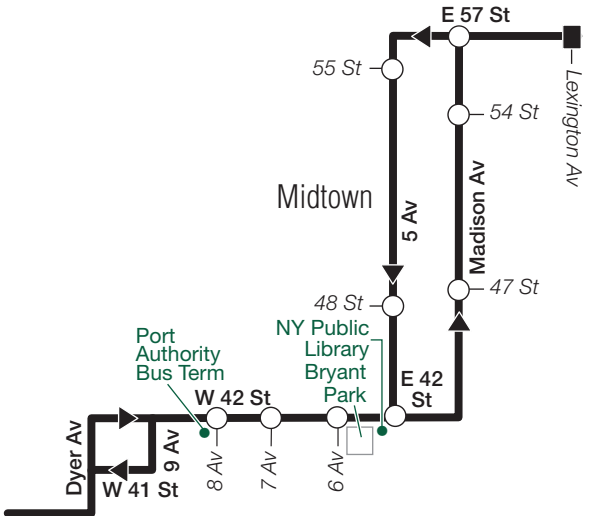

SIM8x Weekday Service

From Midtown, Manhattan, to Staten Island Mall Park-and-Ride

Midtown E 57 St/ Lexington Av	Midtown 42 St/ 5 Av	Midtown 42 St/ 8 Av	Bulls Head Richmond Av/ Christopher Ln	SI Mall Park-and-Ride
4:00	4:16	4:27	5:14	5:29
4:20	4:36	4:47	5:34	5:49
4:40	4:56	5:07	5:49	6:04
5:00	5:20	5:33	6:15	6:30
5:20	5:40	5:53	6:35	6:50
5:40	6:00	6:14	6:53	7:08
6:00	6:22	6:36	7:15	7:29
6:20	6:42	6:56	7:35	7:49
6:40	7:02	7:13	7:52	8:06
7:00	7:18	7:29	8:08	8:20

sim008-CH-E9-01/14/2019-619078,619079—28-UPDATE-nw-Req-

Manhattan

*to/from
Staten Island
via Lincoln
Tunnel,
NJ Turnpike,
and Goethals
Bridge*

via SI Expwy, Goethals Bridge,
NJ Turnpike, and Lincoln Tunnel

Staten Island

SIM008a18348

SIM8/SIM8x MAP LEGEND

- Terminal
- SIM8 Service
- SIM8x Service
- Express Stop
- Stops in direction indicated
- Point of Interest

For Accessible subway stations, travel directions and other information:
Call 511 or visit www.mta.info