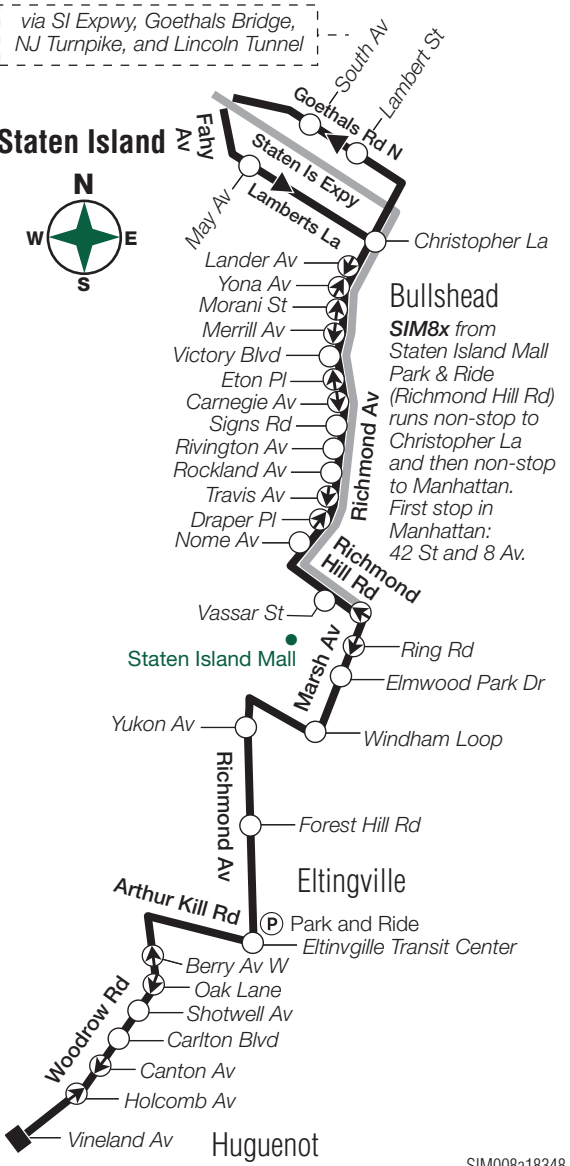

SIM8x Weekday Service

From Midtown, Manhattan, to Staten Island Mall Park-and-Ride

Midtown E 57 St/ Lexington Av	Midtown 42 St/ 5 Av	Midtown 42 St/ 8 Av	Bulls Head Richmond Av/ Christopher Ln	SI Mall Park-and-Ride
4:00	4:16	4:27	5:14	5:29
4:20	4:36	4:47	5:34	5:49
4:40	4:56	5:07	5:49	6:04
5:00	5:20	5:33	6:15	6:30
5:20	5:40	5:53	6:35	6:50
5:40	6:00	6:14	6:53	7:08
6:00	6:22	6:36	7:15	7:29
6:20	6:42	6:56	7:35	7:49
6:40	7:02	7:13	7:52	8:06
7:00	7:18	7:29	8:08	8:20

sim008-CH-E9-01/14/2019-619078,619079—28-UPDATE-nw-Req-

Manhattan

*to/from
Staten Island
via Lincoln
Tunnel,
NJ Turnpike,
and Goethals
Bridge*

via SI Expwy, Goethals Bridge,
NJ Turnpike, and Lincoln Tunnel

Staten Island

SIM008a18348

SIM8/SIM8x MAP LEGEND

- Terminal
- SIM8 Service
- SIM8x Service
- Express Stop
- Stops in direction indicated
- Point of Interest

For Accessible subway stations, travel directions and other information:
Call 511 or visit www.mta.info