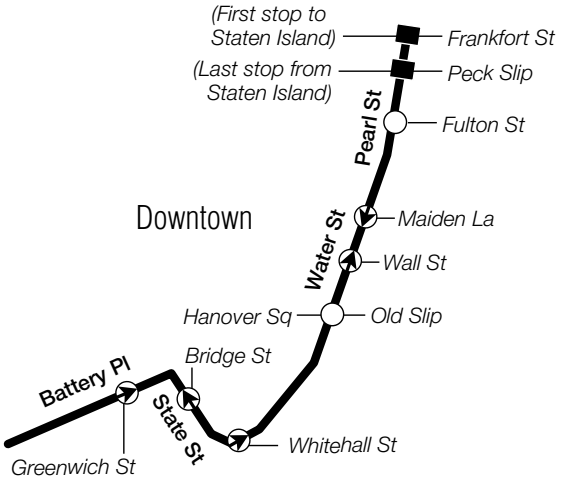

Bold times denote PM hours.

SIM5 Weekday Service

From Downtown, Manhattan to
Eltingville Transit Center, Staten Island

Downtown Pearl St/ Frankfort St	Downtown State St/ Bridge St	Arrochar Lily Pond Av/ McClellan Av	Eltingville Transit Center
3:00	3:11	3:33	4:11
3:30	3:41	4:03	4:41
3:55	4:06	4:32	5:10
4:15	4:29	4:55	5:33
4:30	4:44	5:10	5:49
4:45	4:59	5:25	6:04
4:55	5:09	5:37	6:16
5:05	5:16	5:44	6:23
5:15	5:26	5:54	6:33
5:30	5:41	6:09	6:46
5:45	5:56	6:24	7:01
6:00	6:11	6:37	7:14
6:15	6:26	6:52	7:29
6:30	6:41	7:07	7:41
6:45	6:56	7:22	7:56
7:00	7:11	7:33	8:07

sim005-YU-Q8-10/7/2018-618420—551-nw-Req-

Manhattan

*(First stop to
Staten Island)*

*(Last stop from
Staten Island)*

Downtown

--- via Verrazano-Narrows Bridge
and Hugh L. Carey Tunnel ---

via Verrazano-Narrows Bridge
and Hugh L. Carey Tunnel

Staten Island

Arrochar

Lily Pond Av

South Beach

Mcclean Av
Robin Rd
Ocean Av

Sand La

Atlantic Av
Park and Ride

South Beach