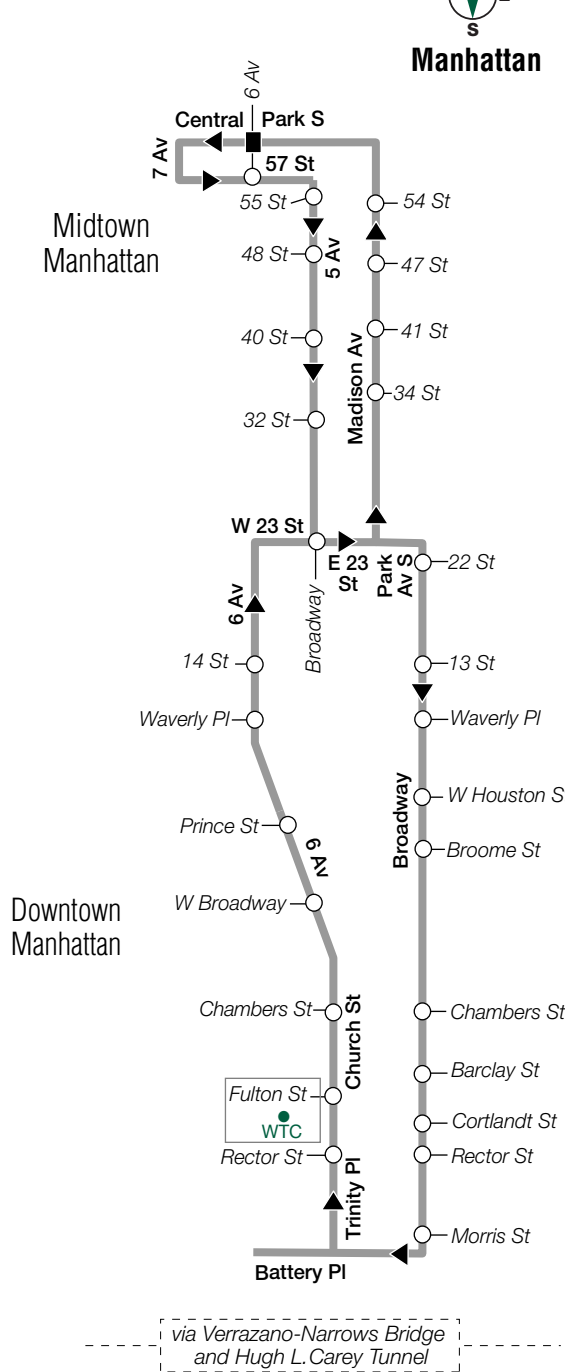

Bus Timetable

Effective as of October 7, 2018

New York City Transit

SIM4/4x/4c

Express Service

Between

SIM4 – Annadale, SI, and
Downtown, Manhattan
(Peak Service)

SIM4x – Staten Island Mall, and
Downtown, Manhattan
(Peak Non-Stop Service, in Staten Island)

SIM4/SIM4x Peak Downtown Manhattan

Manhattan

Staten Island

SIM4c Off-Peak and Weekend – Midtown Manhattan via Downtown

SIM4c Off-Peak & Weekend - Staten Island

SIM4/SIM4x/SIM4c MAP LEGEND

Terminal	Terminal
Express Stop	SIM4 Service
Stops in direction indicated	SIM4c Service
Point of Interest	SIM4x Service
	Part-time Service