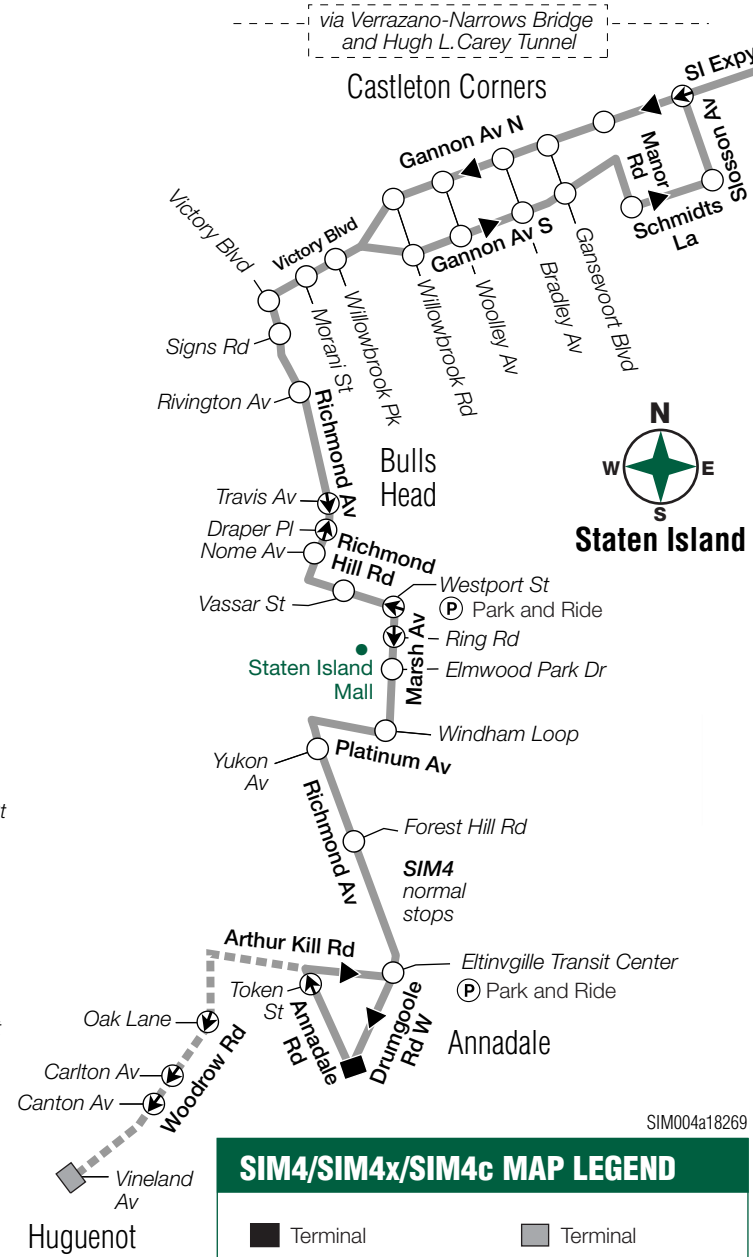

Bus Timetable

Effective as of October 7, 2018

New York City Transit

SIM4/4x/4c

Express Service

Between

SIM4 – Annadale, SI, and
Downtown, Manhattan
(Peak Service)

SIM4x – Staten Island Mall, and
Downtown, Manhattan
(Peak Non-Stop Service, in Staten Island)

SIM4/SIM4x Peak Downtown Manhattan

Manhattan

Staten Island

SIM4c Off-Peak and Weekend – Midtown Manhattan via Downtown

SIM4c Off-Peak & Weekend - Staten Island

SIM4/SIM4x/SIM4c MAP LEGEND

Terminal	Terminal
Express Stop	SIM4 Service
Stops in direction indicated	SIM4c Service
Point of Interest	SIM4x Service
	Part-time Service