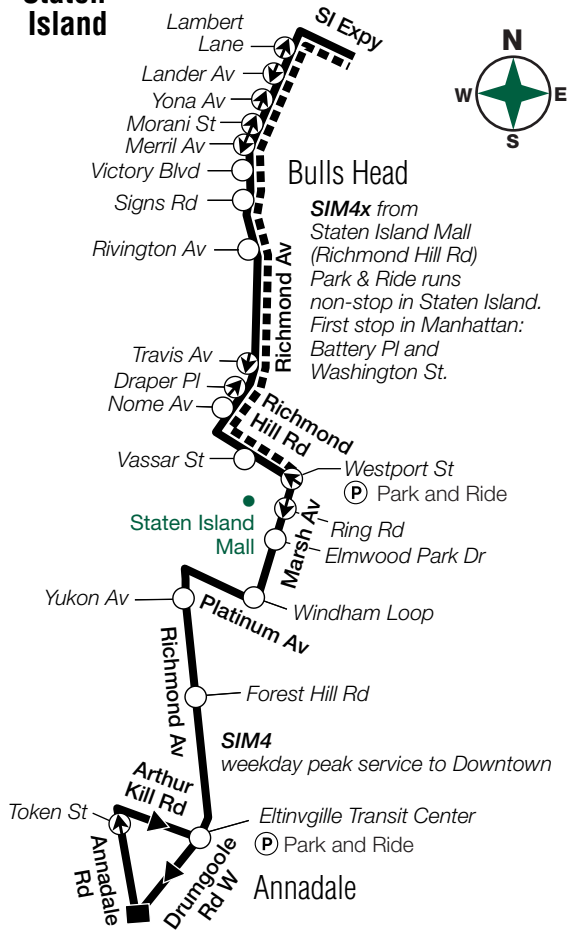

Bus Timetable

Effective as of October 7, 2018

New York City Transit

SIM4/4x/4c

Express Service

Between

SIM4 – Annadale, SI, and
Downtown, Manhattan
(Peak Service)

SIM4x – Staten Island Mall, and
Downtown, Manhattan
(Peak Non-Stop Service, in Staten Island)

SIM4c Sunday Service

From Midtown, via Downtown Manhattan, to Annadale, SI

Midtown Central Pk S/ 6 Av	Midtown Park Av S/ 22 St	Downtown Chambers St/ Broadway	Downtown Broadway/ Morris St	Castletn Cnrs N Gannon Av/ Slosson Av	Bulls Head Richmnd Av/ Victory Blvd	Eltingville Transit Center	Annadale Annadale/ Drumgoole Rd
6:30	6:46	6:56	7:00	7:15	7:31	7:46	7:49
7:30	7:46	7:56	8:00	8:15	8:31	8:46	8:49
8:00	8:16	8:26	8:30	8:45	9:03	9:18	9:21
8:30	8:46	8:56	9:02	9:17	9:35	9:50	9:53
9:05	9:21	9:31	9:37	9:52	10:10	10:25	10:28
9:35	9:51	10:01	10:08	10:25	10:44	10:59	11:02
10:05	10:22	10:34	10:41	10:58	11:17	11:33	11:36
10:35	10:52	11:04	11:11	11:29	11:52	12:08	12:11
11:05	11:24	11:37	11:44	12:02	12:25	12:41	12:44
11:35	11:54	12:07	12:14	12:32	12:55	1:12	1:15
12:15	12:34	12:50	12:59	1:16	1:39	1:56	1:59
1:00	1:21	1:37	1:46	2:03	2:26	2:43	2:46
1:45	2:06	2:22	2:31	2:48	3:11	3:32	3:35
2:45	3:06	3:24	3:33	3:51	4:11	4:32	4:35
3:45	4:09	4:27	4:36	4:54	5:14	5:35	5:38
4:15	4:39	4:57	5:06	5:24	5:44	6:01	6:04
4:45	5:09	5:27	5:36	5:53	6:13	6:30	6:33
5:15	5:39	5:55	6:02	6:19	6:39	6:56	6:59
5:45	6:07	6:23	6:30	6:47	7:07	7:23	7:26
6:15	6:37	6:53	7:00	7:16	7:35	7:51	7:54
6:45	7:07	7:23	7:29	7:45	8:04	8:20	8:23
7:30	7:50	8:06	8:12	8:28	8:47	9:03	9:06
8:30	8:48	9:02	9:08	9:24	9:41	9:57	10:00

SIM4/SIM4x Peak Downtown Manhattan

Manhattan

Staten Island

SIM4c Off-Peak and Weekend – Midtown Manhattan via Downtown

SIM4c Off-Peak & Weekend - Staten Island

SIM4/SIM4x/SIM4c MAP LEGEND

Terminal	Terminal
Express Stop	SIM4 Service
Stops in direction indicated	SIM4c Service
Point of Interest	SIM4x Service
	Part-time Service