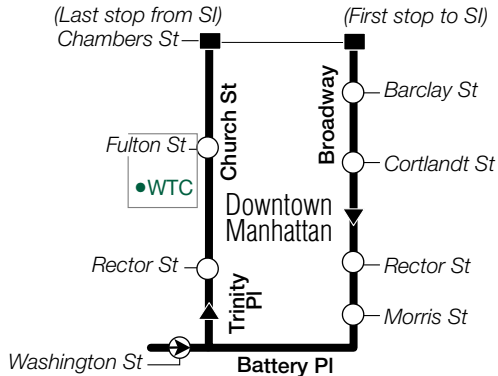

SIM4c Sunday Service

From Annadale, SI, to Midtown, via Downtown Manhattan

Annadale Annadale/ Drumgoole Rd	Eltingville Transit Center	SI Mall Marsh Av/ Windham Lp	Bulls Head Richmnd Av/ Victory Blvd	Willowbrook Schmidts La/ Slosson Av	Downtown Trinity Pl/ Rector St	Midtown Madison Av/ 41 St	Midtown Central Pk S/ 6 Av
5:00	5:03	5:09	5:21	5:31	5:49	6:06	6:13
6:00	6:03	6:09	6:21	6:31	6:50	7:10	7:17
6:30	6:33	6:39	6:51	7:04	7:23	7:43	7:50
7:00	7:03	7:09	7:21	7:34	7:53	8:13	8:20
7:30	7:33	7:39	7:51	8:04	8:23	8:44	8:53
8:00	8:03	8:09	8:21	8:34	8:54	9:17	9:26
8:30	8:33	8:39	8:51	9:04	9:24	9:47	9:56
9:00	9:03	9:09	9:21	9:34	9:54	10:17	10:26
9:30	9:33	9:39	9:51	10:04	10:24	10:47	10:56
10:00	10:03	10:09	10:21	10:34	10:54	11:18	11:29
10:30	10:33	10:39	10:51	11:04	11:26	11:54	12:05
11:00	11:03	11:09	11:21	11:35	11:57	12:25	12:36
12:00	12:03	12:09	12:21	12:35	12:57	1:25	1:37
1:00	1:03	1:09	1:22	1:36	1:58	2:26	2:38
2:00	2:03	2:09	2:22	2:36	2:58	3:26	3:38
2:30	2:33	2:39	2:52	3:06	3:28	3:56	4:08
3:00	3:03	3:09	3:22	3:36	3:58	4:26	4:38
3:30	3:33	3:39	3:52	4:06	4:28	4:55	5:05
4:00	4:03	4:09	4:22	4:36	4:58	5:22	5:32
4:30	4:33	4:39	4:50	5:04	5:26	5:50	6:00
5:00	5:03	5:09	5:20	5:34	5:56	6:19	6:28
5:50	5:53	5:59	6:10	6:22	6:42	7:05	7:14
6:50	6:53	6:59	7:10	7:22	7:42	8:05	8:14

SIM4/SIM4x Peak Downtown Manhattan

Manhattan

Staten Island

SIM4c Off-Peak and Weekend – Midtown Manhattan via Downtown

SIM4c Off-Peak & Weekend - Staten Island

SIM4/SIM4x/SIM4c MAP LEGEND

Terminal	Terminal
Express Stop	SIM4 Service
Stops in direction indicated	SIM4c Service
Point of Interest	SIM4x Service
	Part-time Service