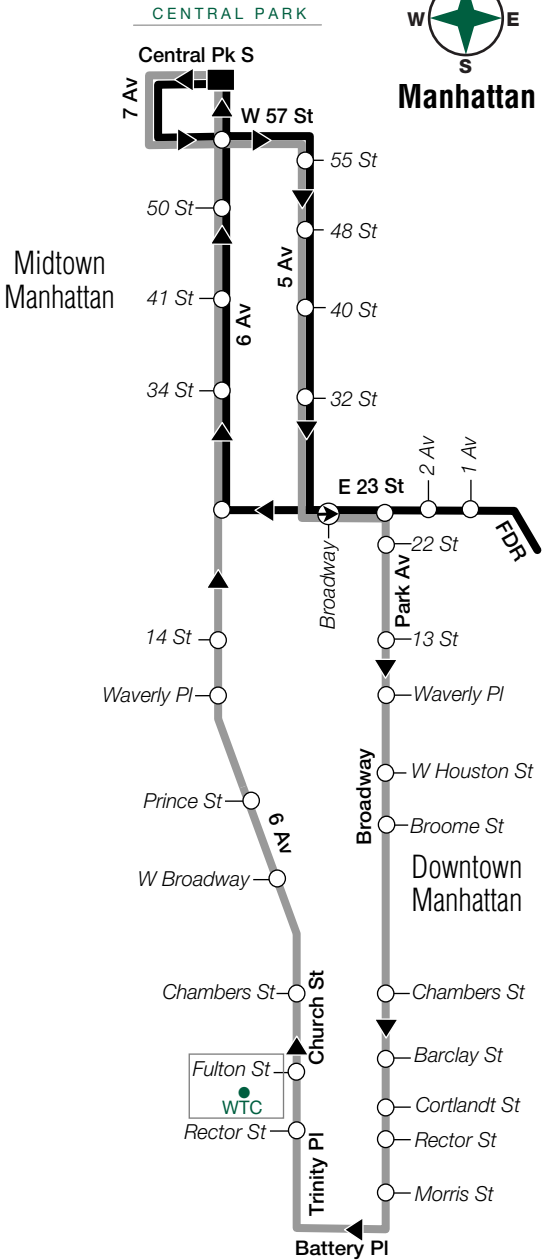

--- via Verrazano-Narrows Bridge and Hugh L. Carey Tunnel ---