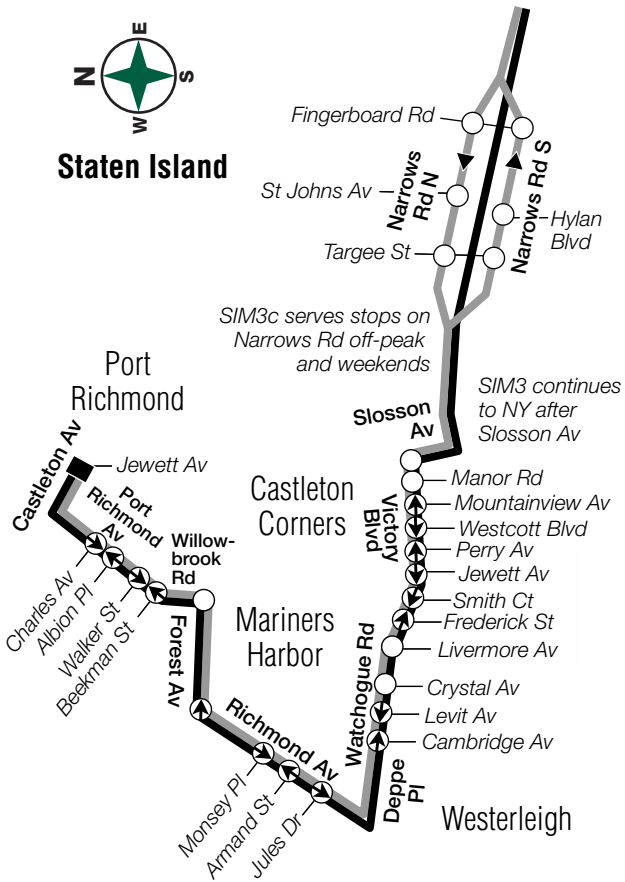

SIM3C Sunday Service

From Port Richmond, Staten Island, to Midtown, via
Downtown Manhattan

Prt Richmnd Castleton Av/ Jewett Av	Marinrs Hrbr Richmond Av/ Jules Dr	Castletn Crnrs Victory Blvd/ Perry Av	Castletn Crnrs Slosson Av/ Victory Blvd	Midtown 6 Av/ 23 St	Midtown 6 Av/ 41 St	Midtown Central Pk S/ 6 Av
6:30	6:38	6:42	6:45	7:21	7:25	7:30
7:00	7:08	7:12	7:15	7:53	7:57	8:02
7:30	7:38	7:43	7:46	8:24	8:28	8:33
8:00	8:08	8:13	8:16	8:54	8:58	9:03
8:30	8:38	8:43	8:46	9:27	9:31	9:36
9:00	9:10	9:15	9:18	10:01	10:05	10:10
9:30	9:40	9:45	9:48	10:31	10:35	10:40
10:00	10:10	10:15	10:18	11:01	11:05	11:10
10:30	10:40	10:45	10:48	11:31	11:35	11:40
11:00	11:10	11:15	11:18	12:01	12:07	12:13
11:30	11:40	11:45	11:48	12:36	12:42	12:48
12:00	12:11	12:17	12:20	1:13	1:19	1:25
12:30	12:41	12:47	12:50	1:43	1:49	1:55
1:00	1:11	1:17	1:20	2:13	2:19	2:25
1:30	1:41	1:47	1:50	2:43	2:49	2:54
2:00	2:11	2:17	2:20	3:13	3:19	3:24
2:30	2:41	2:47	2:50	3:45	3:51	3:56
3:00	3:11	3:17	3:20	4:15	4:21	4:26
3:30	3:41	3:47	3:50	4:45	4:51	4:56
4:00	4:11	4:17	4:20	5:15	5:21	5:26
5:00	5:09	5:14	5:17	6:09	6:15	6:20
6:00	6:09	6:14	6:17	7:09	7:12	7:16
7:00	7:09	7:13	7:16	8:02	8:05	8:09
8:00	8:09	8:13	8:16	9:02	9:05	9:09
9:00	9:09	9:13	9:16	10:02	10:05	10:09

--- via Verrazano-Narrows Bridge and Hugh L. Carey Tunnel ---

via Verrazano-Narrows Bridge
and Hugh L. Carey Tunnel

Staten Island

SIM003a18269

SIM3/SIM3c MAP LEGEND

- Terminal
- SIM3 Peak Service
- SIM3c Service
- Express Stop
- Stops in direction indicated
- Point of Interest