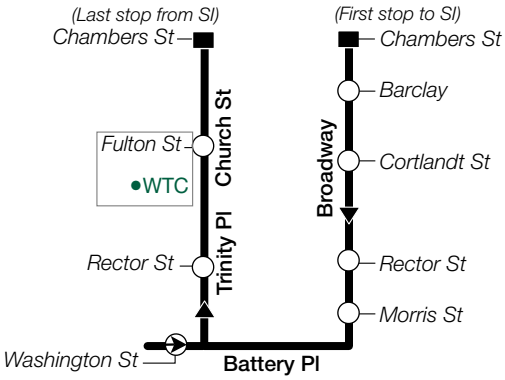

sim001-YU-Q8-10/7/2018-618407-618408-618409-547-nw-Req-090258

SIM1 Weekday Peak Downtown Manhattan

Downtown
Manhattan

--- via Verrazano-Narrows Bridge
and Hugh L. Carey Tunnel ---

SIM1c Off-Peak, Weekend, and Overnight Midtown Manhattan

SIM1/SIM1c Staten Island

via Verrazano-Narrows Bridge and Hugh L. Carey Tunnel

Staten Island

SIM001a18269

SIM1/SIM1c MAP LEGEND

- Terminal
- Express Stop
- Point of Interest
- Stops in direction indicated

We're serious about safety