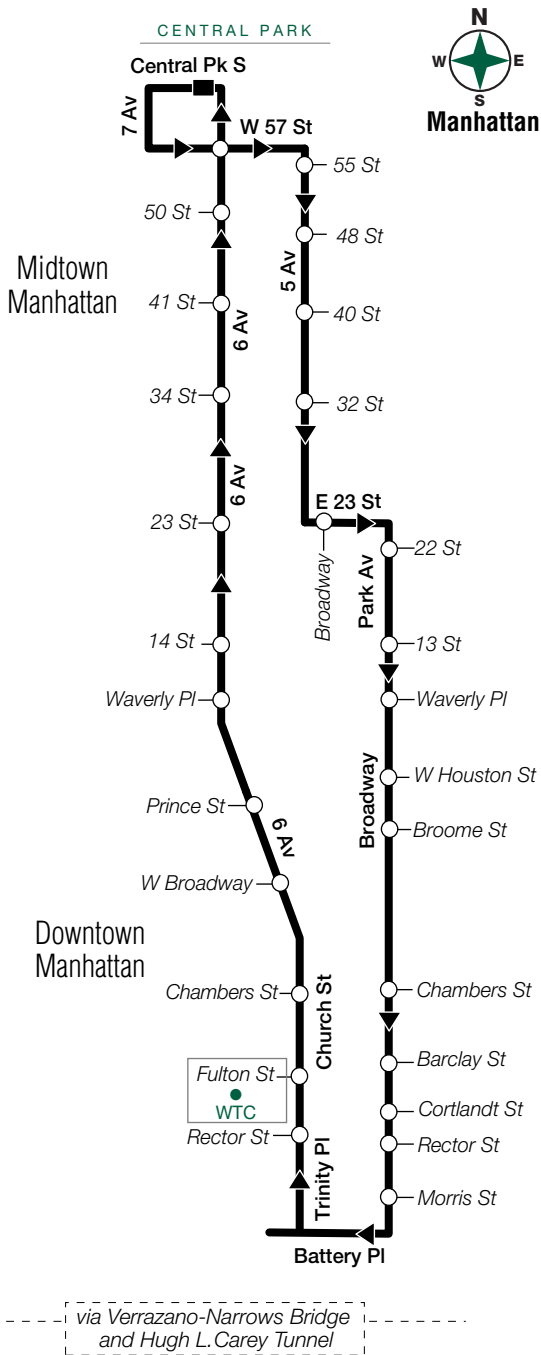

sim001-YU-Q8-10/7/2018-618407-618408-618409-547-nw-Req-090258

SIM1 Weekday Peak Downtown Manhattan

Downtown
Manhattan

--- via Verrazano-Narrows Bridge
and Hugh L. Carey Tunnel ---

SIM1c Off-Peak, Weekend, and Overnight Midtown Manhattan

SIM1/SIM1c Staten Island

via Verrazano-Narrows Bridge and Hugh L. Carey Tunnel

Staten Island

SIM001a18269

SIM1/SIM1c MAP LEGEND

- Terminal
- Express Stop
- Point of Interest
- Stops in direction indicated

We're serious about safety