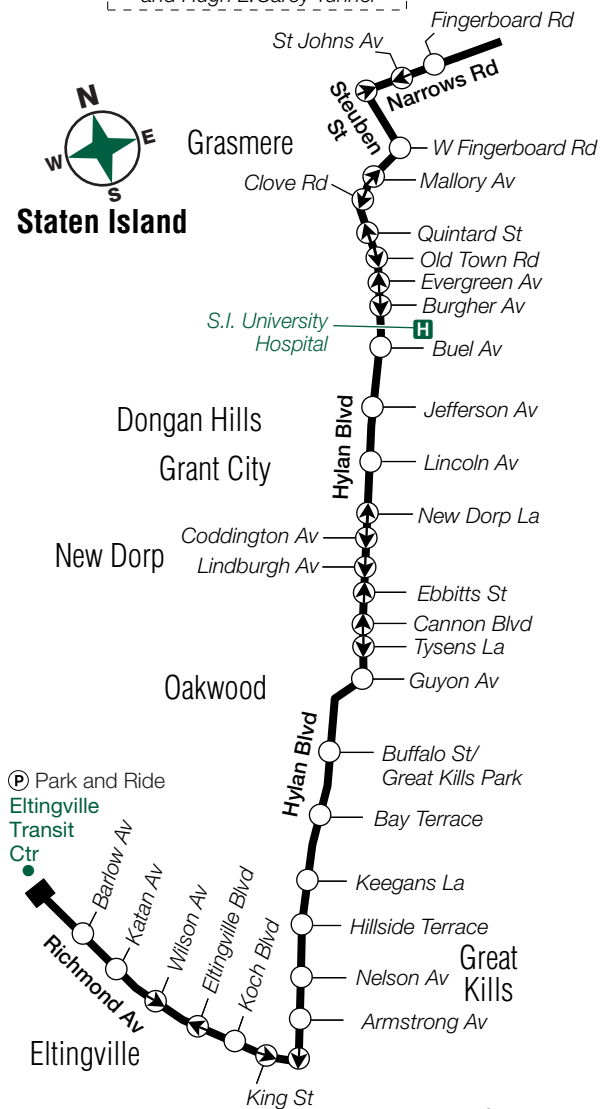

sim001-YU-Q8-10/7/2018-618407-618408-618409-547-nw-Req-090258

SIM1 Weekday Peak Downtown Manhattan

Downtown
Manhattan

--- via Verrazano-Narrows Bridge
and Hugh L. Carey Tunnel ---

SIM1c Off-Peak, Weekend, and Overnight Midtown Manhattan

SIM1/SIM1c Staten Island

via Verrazano-Narrows Bridge and Hugh L. Carey Tunnel

Staten Island

SIM001a18269

SIM1/SIM1c MAP LEGEND

- Terminal
- Express Stop
- Point of Interest
- Stops in direction indicated

We're serious about safety