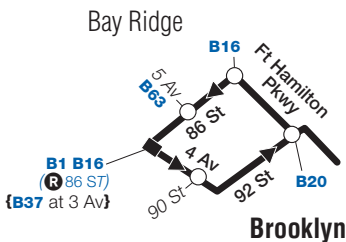

via Verrazano-Narrows Bridge