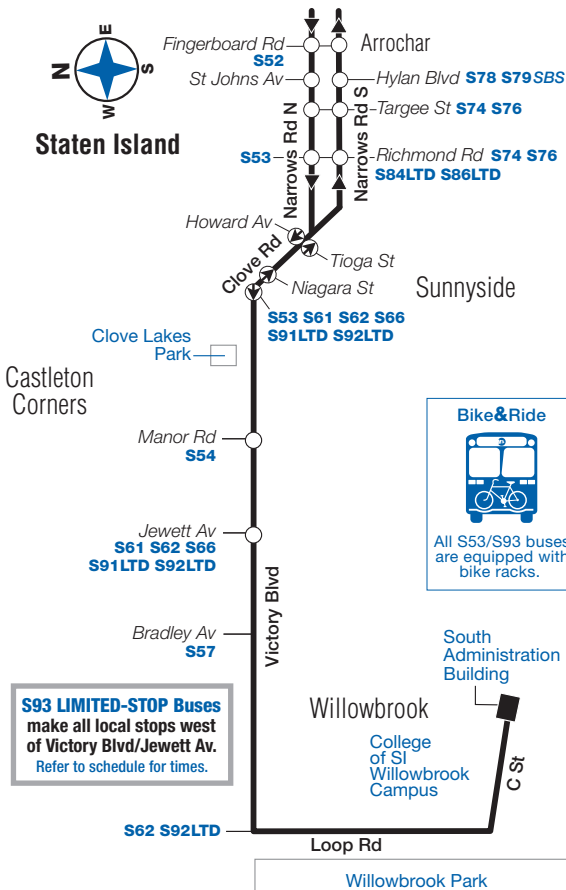

**S93 Limited-Stop weekday service to Bay Ridge, Brooklyn, cont.**

Willowbrook College of S.I. Campus	Castleton Cnrs Victory Blvd/ Jewett Av	Sunnyside Clove Rd/ Niagara St	Arrochar Narrows Rd S/ Fingerboard Rd	Bay Ridge 86 St/ 4 Av
1:05	1:14	1:22	1:31	1:43
1:17	1:26	1:34	1:43	1:55
1:29	1:38	1:46	1:55	2:07
1:41	1:50	1:58	2:07	2:19
1:53	2:02	2:11	2:22	2:34
2:05	2:15	2:24	2:35	2:47
2:17	2:27	2:36	2:47	2:59
2:29	2:39	2:48	2:59	3:11
2:41	2:51	3:00	3:11	3:23
2:53	3:03	3:12	3:23	3:35
3:05	3:15	3:24	3:35	3:46
3:17	3:27	3:36	3:46	3:57
3:29	3:39	3:47	3:57	4:08
3:41	3:50	3:58	4:08	4:19
3:53	4:02	4:10	4:20	4:31
4:05	4:14	4:22	4:32	4:43
4:17	4:26	4:34	4:44	4:55
4:29	4:38	4:46	4:56	5:07
4:41	4:50	4:58	5:08	5:19
4:53	5:02	5:10	5:20	5:31
5:05	5:14	5:22	5:32	5:43
5:17	5:26	5:34	5:44	5:55
5:29	5:38	5:46	5:56	6:07
5:40	5:49	5:57	6:07	6:18
5:50	5:59	6:07	6:17	6:28
6:00	6:09	6:17	6:27	6:38
6:08	6:17	6:25	6:35	6:46
6:16	6:25	6:33	6:43	6:54
6:24	6:33	6:41	6:51	7:02
6:32	6:41	6:49	6:59	7:10
6:40	6:49	6:57	7:07	7:17
6:50	6:59	7:07	7:16	7:26
7:00	7:08	7:15	7:24	7:34
7:12	7:20	7:27	7:36	7:46
7:24	7:32	7:39	7:48	7:58
7:36	7:44	7:51	8:00	8:10
7:48	7:56	8:03	8:12	8:22
8:00	8:08	8:15	8:24	8:34
8:12	8:20	8:27	8:36	8:46
8:24	8:32	8:39	8:48	8:58
8:36	8:44	8:51	9:00	9:10
8:48	8:56	9:03	9:10	9:20
9:00	9:07	9:13	9:20	9:30
9:12	9:19	9:25	9:32	9:42
9:24	9:31	9:37	9:44	9:54
9:36	9:43	9:49	9:56	10:06

via Verrazano-Narrows Bridge

Staten Island

**Bike & Ride**

All S53/S93 buses are equipped with bike racks.

**S93 LIMITED-STOP Buses** make all local stops west of Victory Blvd/Jewett Av. Refer to schedule for times.

si093a18212\_cs

**S93 MAP LEGEND**

- Local/Limited/SBS Bus Transfers:** shown in bold blue type.
- Terminal
- Limited-Stop
- (R STATION NAME) Subway Connection
- ➔ Stops in direction indicated

For Accessible subway stations, travel directions and other information:  
**Call 511 or visit [www.mta.info](http://www.mta.info)**