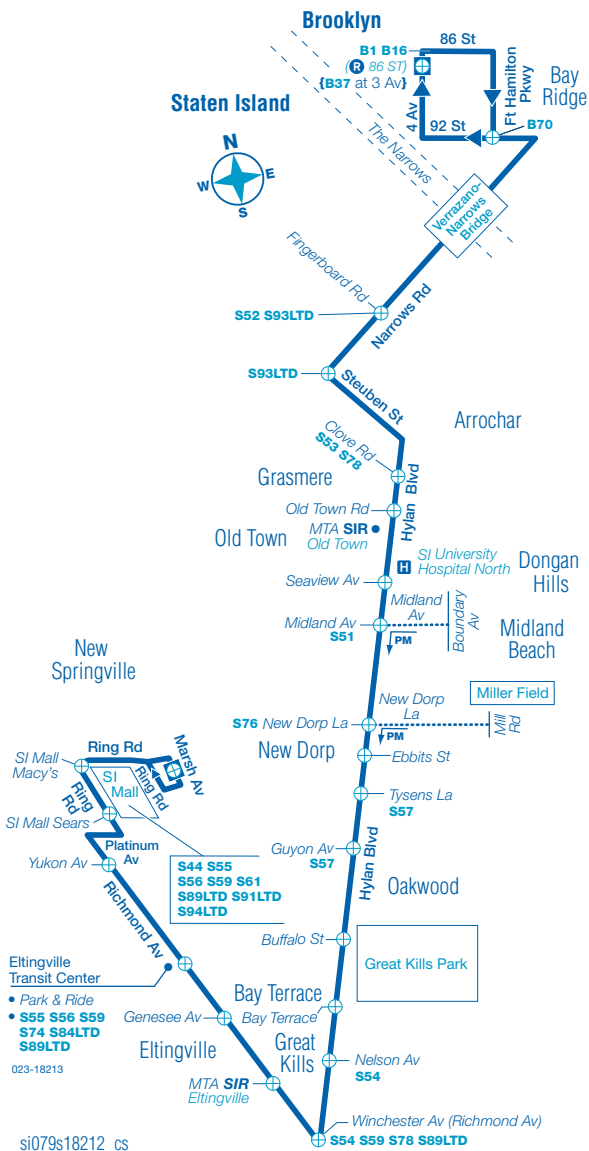

S79+selectbus service MAP LEGEND

Local/Limited/SBS Bus Transfers: shown in bold light blue type.

Terminal

Stop

MTA **SIR** Railway Station

(**R**) STATION NAME
Subway Connection

● Point of Interest

..... Supplemental Service
School Days (early PM)

For Accessible subway stations, travel directions and other information:

Call 511 or visit www.mta.info