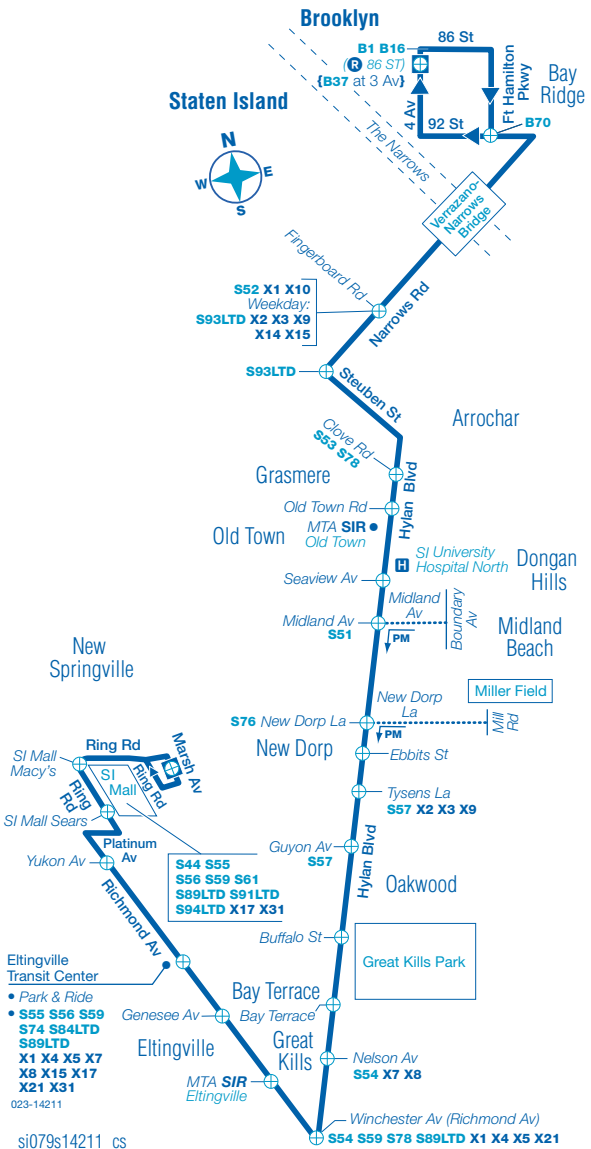

S79+selectbus service MAP LEGEND

Local/Limited/SBS Bus Transfers: shown in bold light blue type.
Express Bus Transfers: shown in bold dark blue type.

Terminal

Stop

MTA **SIR** Railway Station

(R) STATION NAME
Subway Connection

• Point of Interest

..... Supplemental Service
School Days (early PM)

For Accessible subway stations, travel directions
and other information:

Call 511 or visit www.mta.info