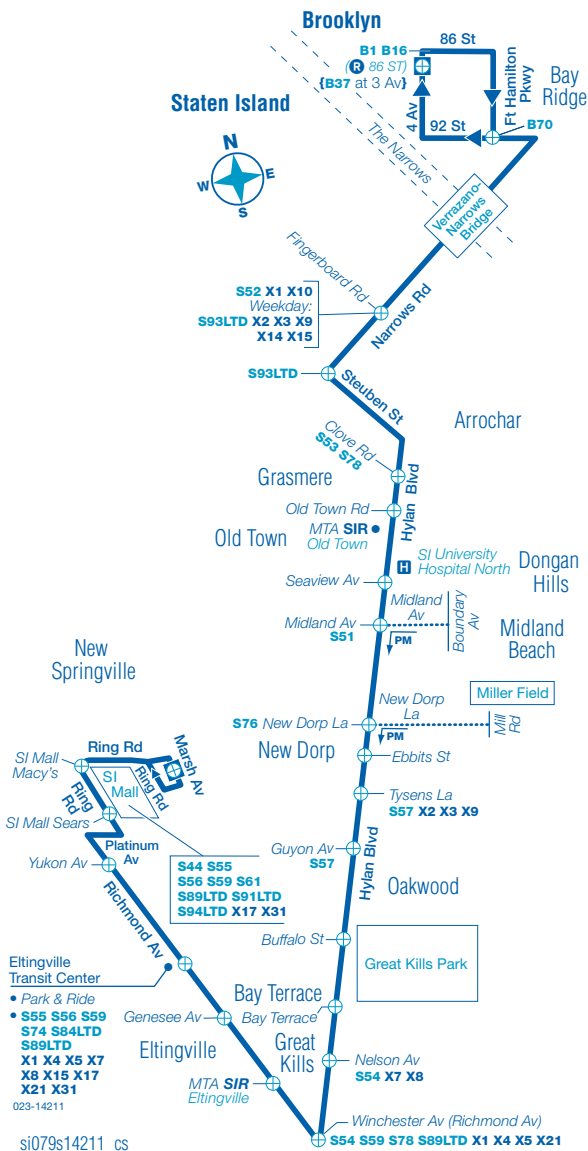

S79+selectbus service MAP LEGEND

Local/Limited/SBS Bus Transfers: shown in bold light blue type.

Express Bus Transfers: shown in bold dark blue type.

Terminal

Stop

MTA **SIR** Railway Station

(R) STATION NAME
Subway Connection

● Point of Interest

..... Supplemental Service
School Days (early PM)

For Accessible subway stations, travel directions and other information:

Call 511 or visit www.mta.info