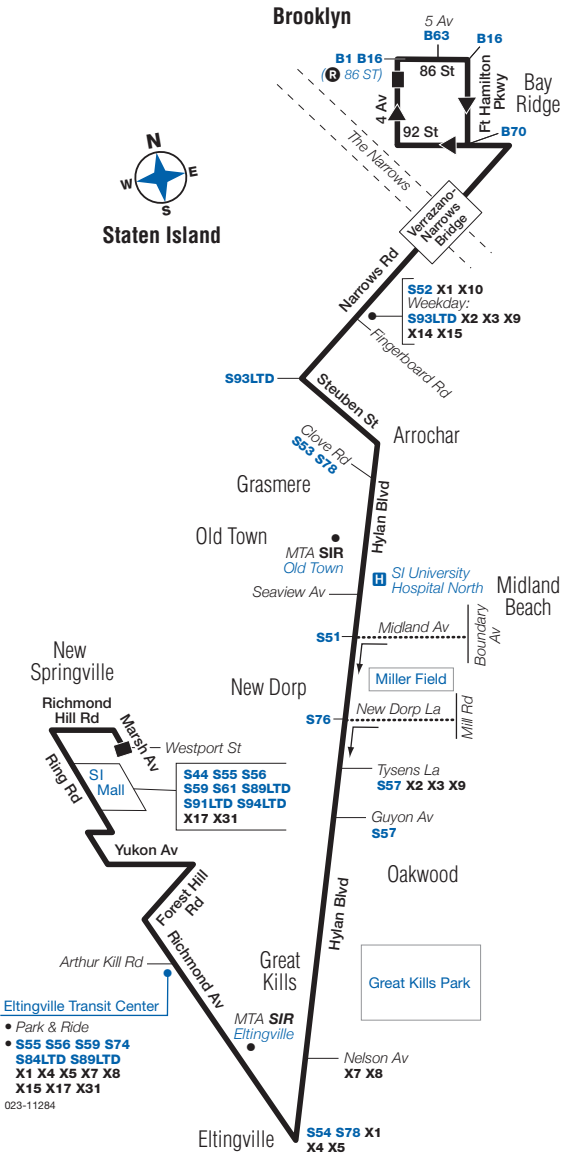

si079a11322_cs

S79 MAP LEGEND

Local/Limited/SBS Bus Transfers: shown in bold blue type.

Express Bus Transfers: shown in bold black type.

■ Terminal

..... Supplemental Service
School Days (early PM)

MTA **SIR** Railway Station

For Accessible subway stations, travel directions
and other information:

Call 511 or visit www.mta.info