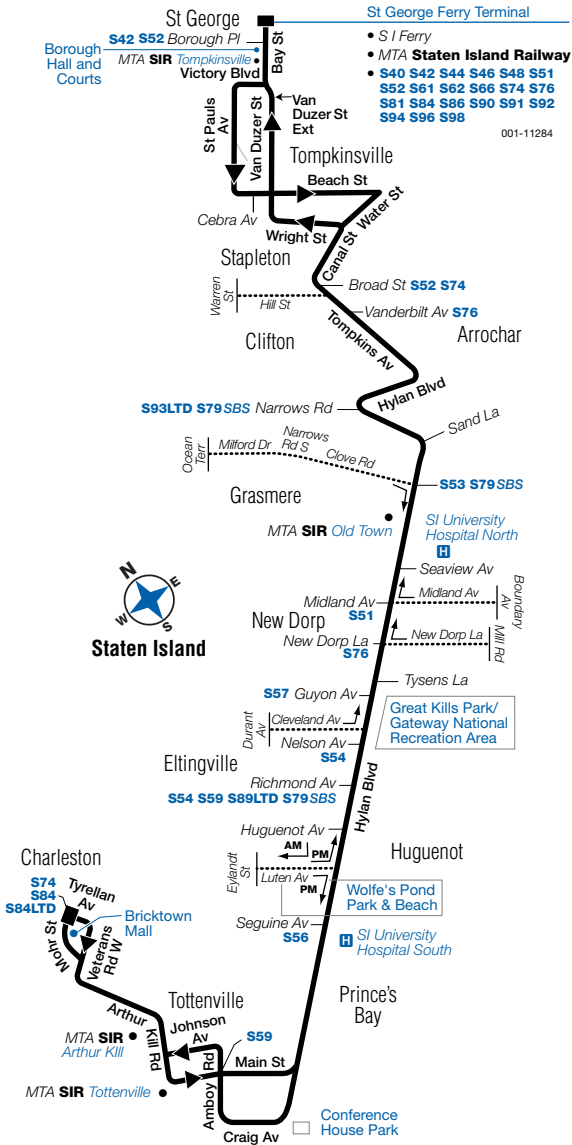

si078a18212_cs

For Accessible subway stations, travel directions and other information:

Call 511 or visit www.mta.info