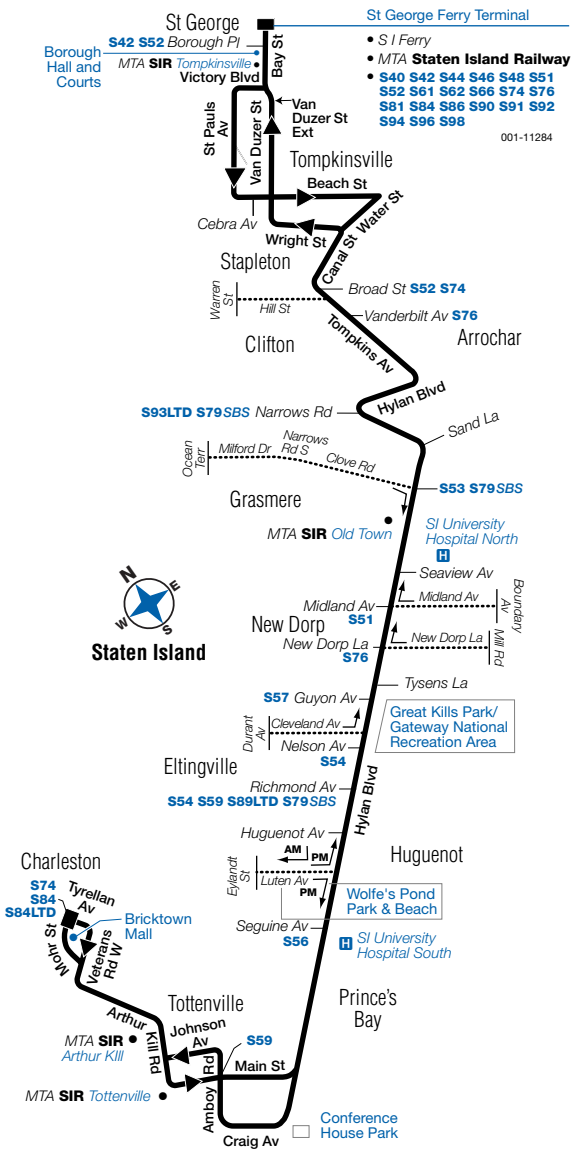

si078a18212_cs

For Accessible subway stations, travel directions and other information:

Call 511 or visit www.mta.info