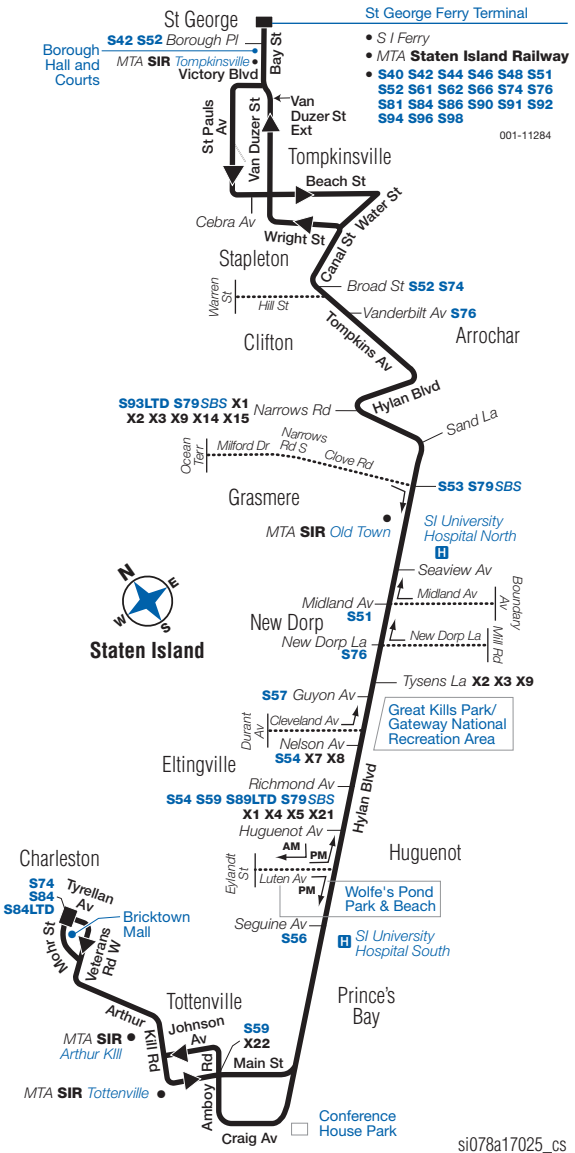

si078a17025_cs

S78 MAP LEGEND

- **Local/Limited/SBS Bus Transfers:** shown in bold blue type.
- **Express Bus Transfers:** shown in bold black type.
- Terminal
- ..... Supplemental Service School Days (early AM and early PM)
- MTA **SIR** Railway Station
- Point of Interest

For Accessible subway stations, travel directions and other information:

Call 511 or visit www.mta.info