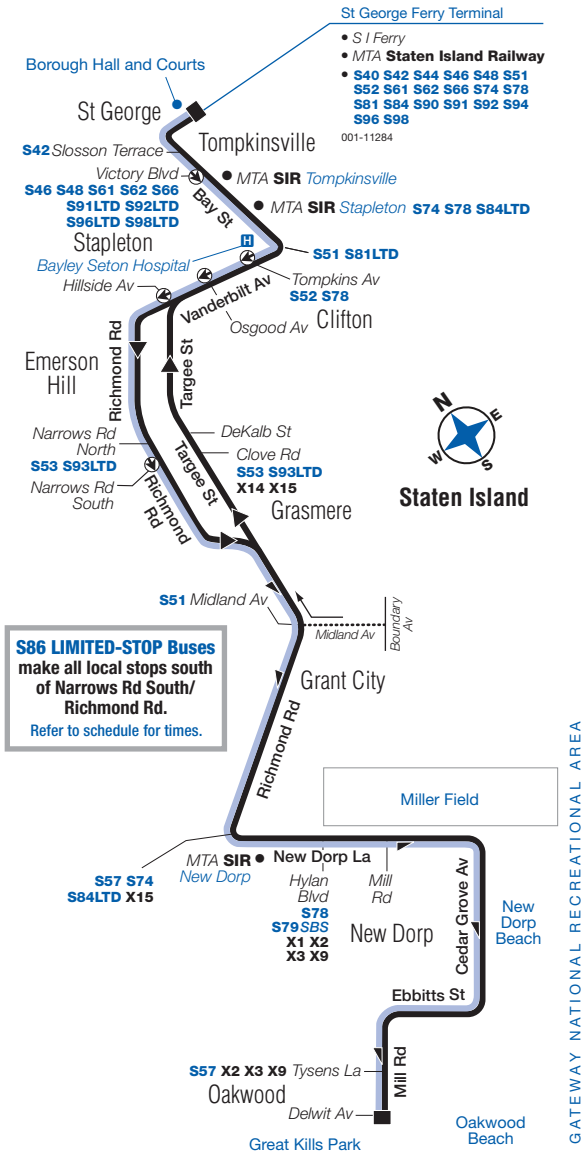

si076a12227_cs

S76/S86 MAP LEGEND

1. **Local/Limited/SBS Bus Transfers:** shown in bold blue type.
   Express Bus Transfers: shown in bold black type.
2. Terminal
   - MTA **SIR** Railway Station
   - ➡ Stops in direction indicated
   - ..... Supplemental Service School Days (early PM)
   - S86 Limited-Stop Route
   - Point of Interest

For Accessible subway stations, travel directions and other information:

Call 511 or visit www.mta.info