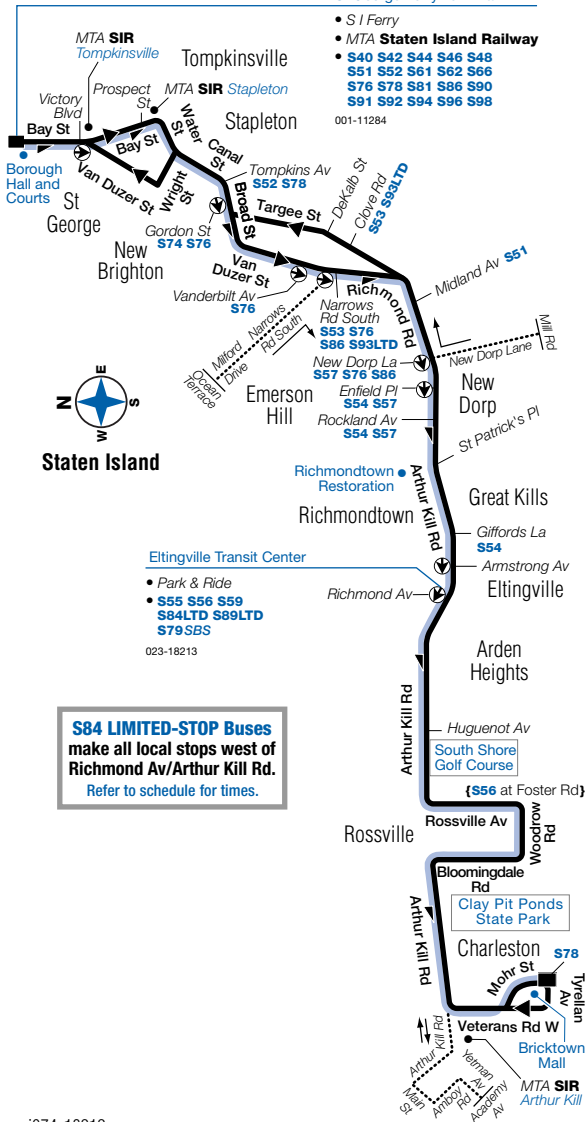

si074a18212_cs

S74/S84 MAP LEGEND

Local/Limited/SBS Bus Transfers: shown in bold blue type.

■ Terminal

MTA **SIR** Railway Station

➔ Limited-Stop in direction indicated

● Point of Interest

..... Supplemental Service School Days (early AM and early PM)

— **S84** Limited-Stop Route

For Accessible subway stations, travel directions and other information:

Call 511 or visit www.mta.info