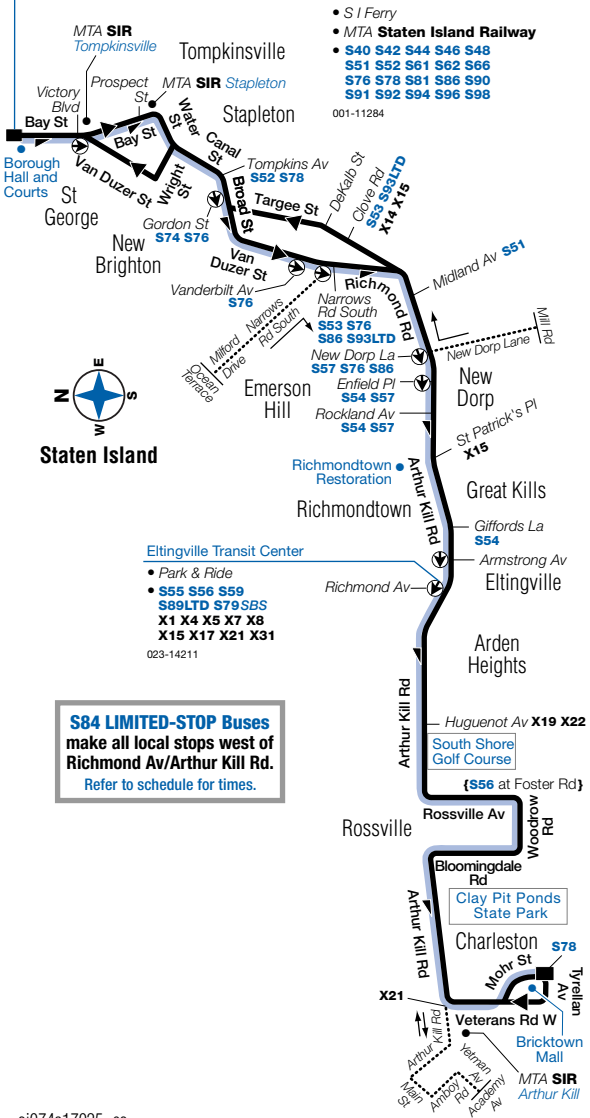

si074a17025_cs

S74/S84 MAP LEGEND

Local/Limited/SBS Bus Transfers: shown in bold blue type.

Express Bus Transfers: shown in bold black type.

■ Terminal

MTA **SIR** Railway Station

➤ Limited-Stop in direction indicated

● Point of Interest

⋯ Supplemental Service School Days (early AM and early PM)

— **S84** Limited-Stop Route

For Accessible subway stations, travel directions and other information:

Call 511 or visit www.mta.info