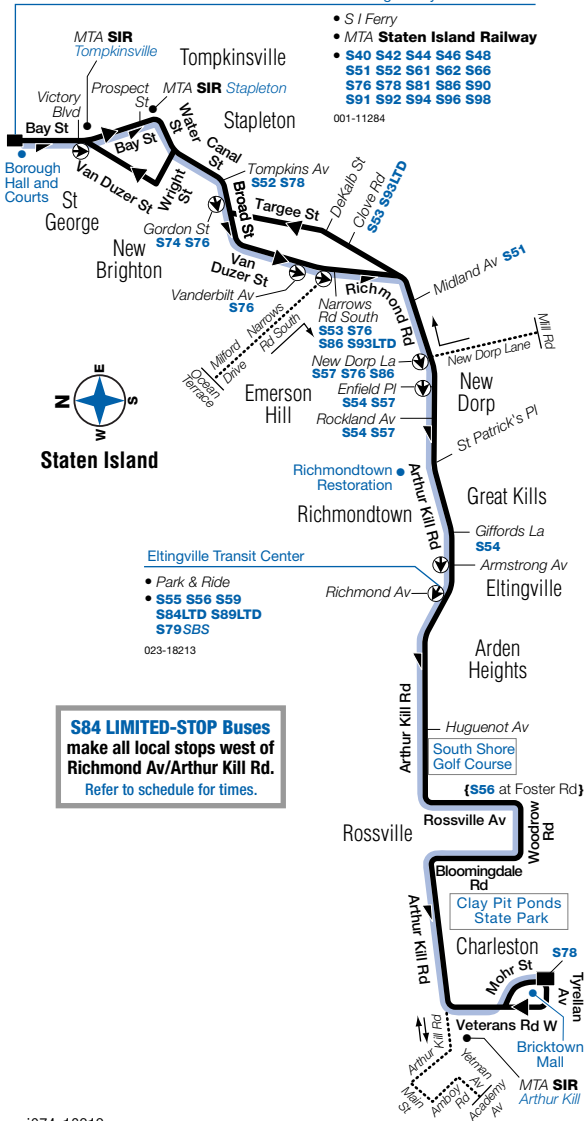

St George Ferry Terminal

si074a18212_cs

S74/S84 MAP LEGEND

Local/Limited/SBS Bus Transfers: shown in bold blue type.

■ Terminal

MTA **SIR** Railway Station

➤ Limited-Stop in direction indicated

● Point of Interest

..... Supplemental Service School Days (early AM and early PM)

— **S84** Limited-Stop Route

For Accessible subway stations, travel directions and other information:

Call 511 or visit www.mta.info