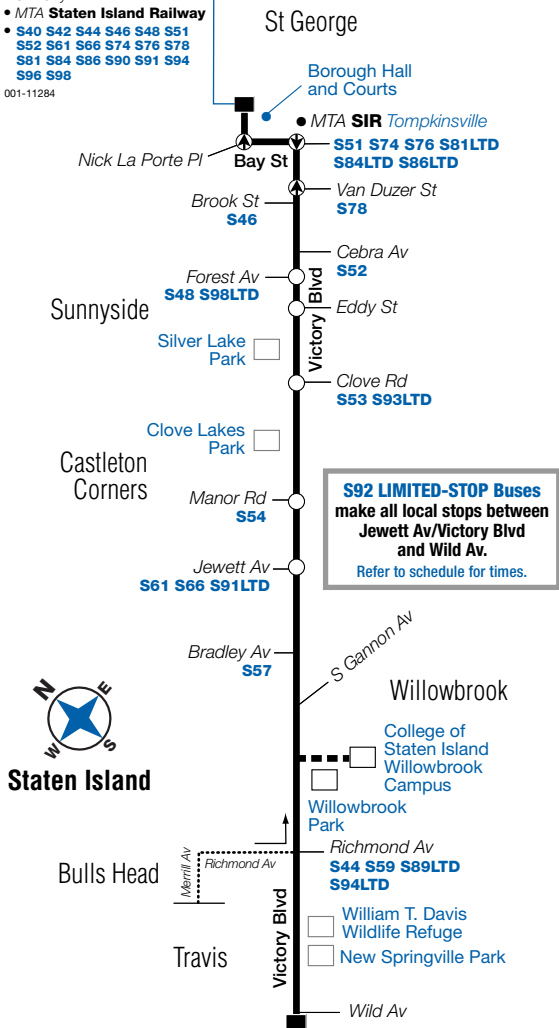

St George Ferry Terminal

1. S I Ferry
   - MTA **Staten Island Railway**
   - **S40 S42 S44 S46 S48 S51 S52 S61 S66 S74 S76 S78 S81 S84 S86 S90 S91 S94 S96 S98**
- 001-11284

si062a18212_cs

S62/S92 MAP LEGEND

Local/Limited/SBS Bus Transfers: shown in bold blue type.

■ Terminal

MTA **SIR** Railway Station

○ Limited-Stop

➔ Stops in direction indicated

--- Part-time service - see schedule

..... Supplemental Service School Days (early PM)

● Point of Interest

For Accessible subway stations, travel directions and other information:

Call 511 or visit www.mta.info