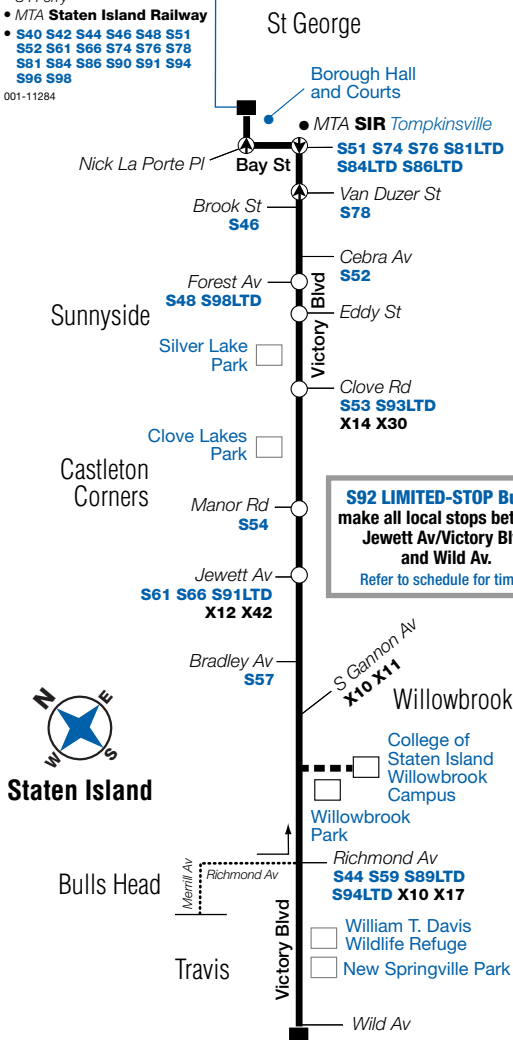

St George Ferry Terminal

- S I Ferry
- MTA **Staten Island Railway**
- **S40 S42 S44 S46 S48 S51 S52 S61 S66 S74 S76 S78 S81 S84 S86 S90 S91 S94 S96 S98**

001-11284

Staten Island

si062a12179_cs

S62/S92 MAP LEGEND

- **Local/Limited/SBS Bus Transfers:** shown in bold blue type.
- **Express Bus Transfers:** shown in bold black type.
- Terminal
- MTA **SIR** Railway Station
- Limited-Stop
- ➔ Stops in direction indicated
- --- Part-time service - see schedule
- ..... Supplemental Service School Days (early PM)
- Point of Interest

For Accessible subway stations, travel directions and other information:

Call 511 or visit www.mta.info