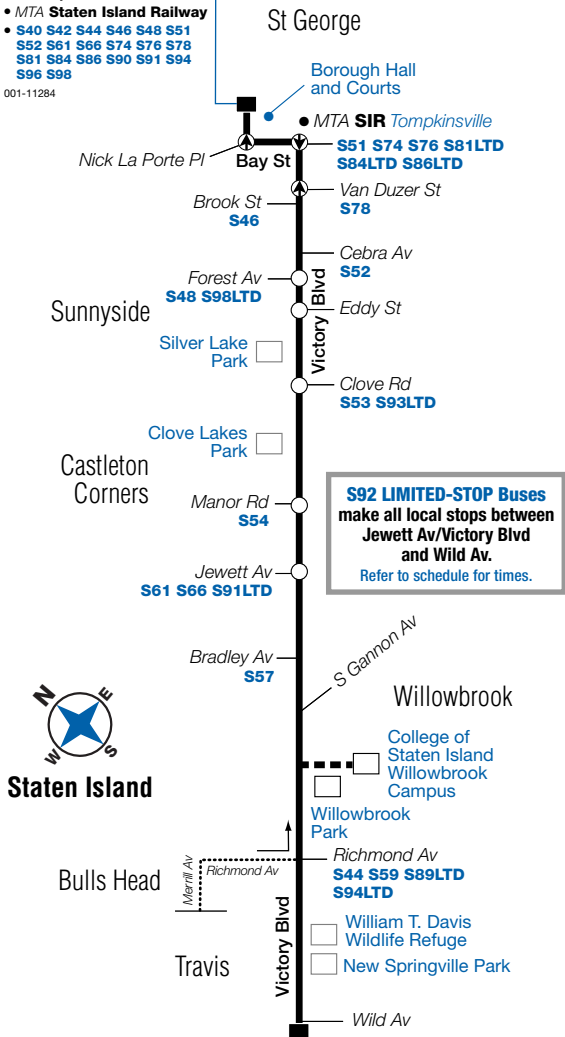

St George Ferry Terminal

- S I Ferry
- MTA **Staten Island Railway**
- **S40 S42 S44 S46 S48 S51 S52 S61 S66 S74 S76 S78 S81 S84 S86 S90 S91 S94 S96 S98**

001-11284

Staten Island

si062a18212_cs

S62/S92 MAP LEGEND

Local/Limited/SBS Bus Transfers: shown in bold blue type.

- Terminal
- MTA **SIR** Railway Station
- Limited-Stop
- ➔ Stops in direction indicated
- --- Part-time service - see schedule
- ..... Supplemental Service School Days (early PM)
- Point of Interest

For Accessible subway stations, travel directions and other information:

Call 511 or visit www.mta.info