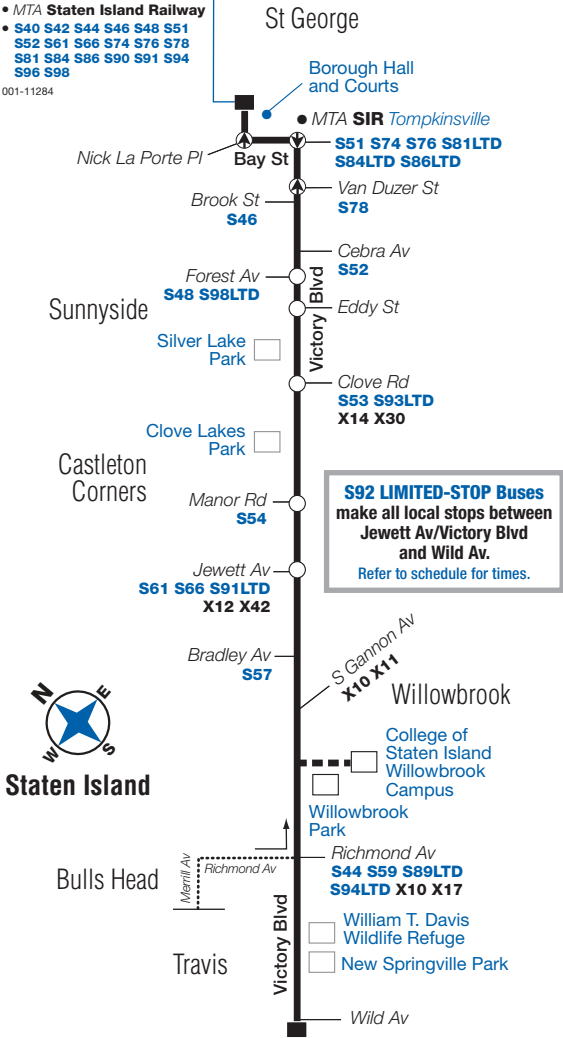

St George Ferry Terminal

- S I Ferry
- MTA **Staten Island Railway**
- **S40 S42 S44 S46 S48 S51 S52 S61 S66 S74 S76 S78 S81 S84 S86 S90 S91 S94 S96 S98**

001-11284

si062a12179_cs

S62/S92 MAP LEGEND

1. **Local/Limited/SBS Bus Transfers:** shown in bold blue type.
   Express Bus Transfers: shown in bold black type.
2. Terminal
   - MTA **SIR** *Railway Station*
   - Limited-Stop
   - ➔ Stops in direction indicated
   - ■ ■ Part-time service - see schedule
   - ..... Supplemental Service School Days (early PM)
   - Point of Interest

For Accessible subway stations, travel directions and other information:
Call 511 or visit www.mta.info