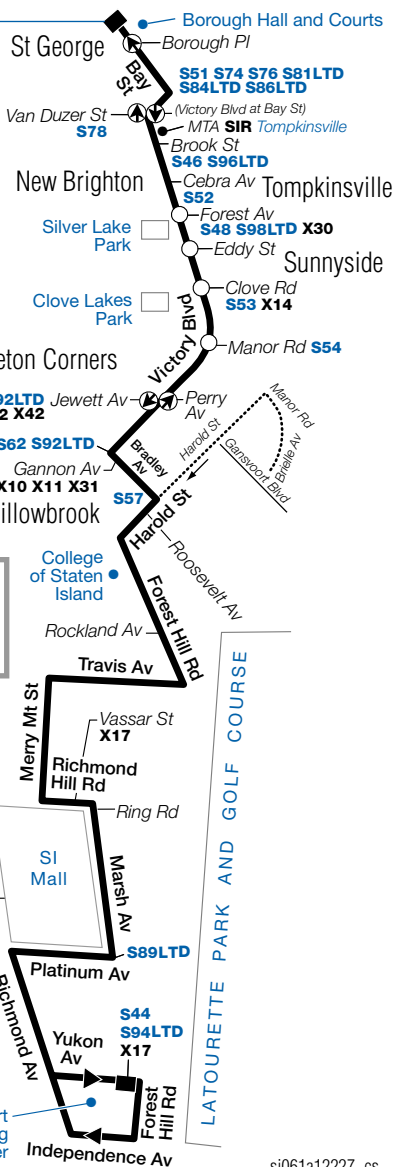

1. *SI* Ferry
   - MTA **Staten Island Railway**
   - **S40 S42 S44 S46 S48 S51 S52 S62 S66 S74 S76 S78 S81 S84 S86 S90 S92 S94 S96 S98**
- 001-11284

Staten Island

S91 LIMITED-STOP Buses make all local stops west of Jewett Av/Victory Blvd. Refer to schedule for times.

si061a12227_cs

S61/S91 MAP LEGEND

Local/Limited/SBS Bus Transfers: shown in bold blue type.
Express Bus Transfers: shown in bold black type.

- Terminal
- ⋯ Supplemental Service School Days (early AM and early PM)
- Limited-Stop
- Point of Interest
- ➔ Stops in direction indicated

For Accessible subway stations, travel directions and other information:

Call 511 or visit www.mta.info