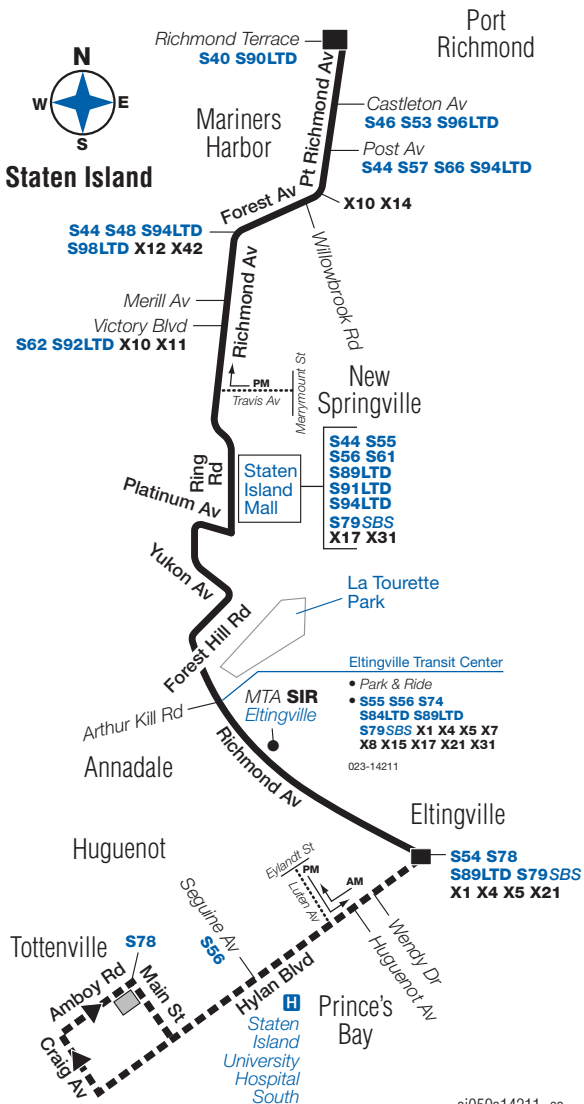

S59 MAP LEGEND

Local/Limited/SBS Bus Transfers: shown in bold blue type.
Express Bus Transfers: shown in bold black type.

■ Terminal

▣ Part-time Terminal

MTA **SIR** Railway Station

■ ■ ■ Weekday Rush Hour Only

..... Supplemental Service School Days (early AM and early PM)

si059a14211_cs

For Accessible subway stations, travel directions and other information:

Call 511 or visit www.mta.info