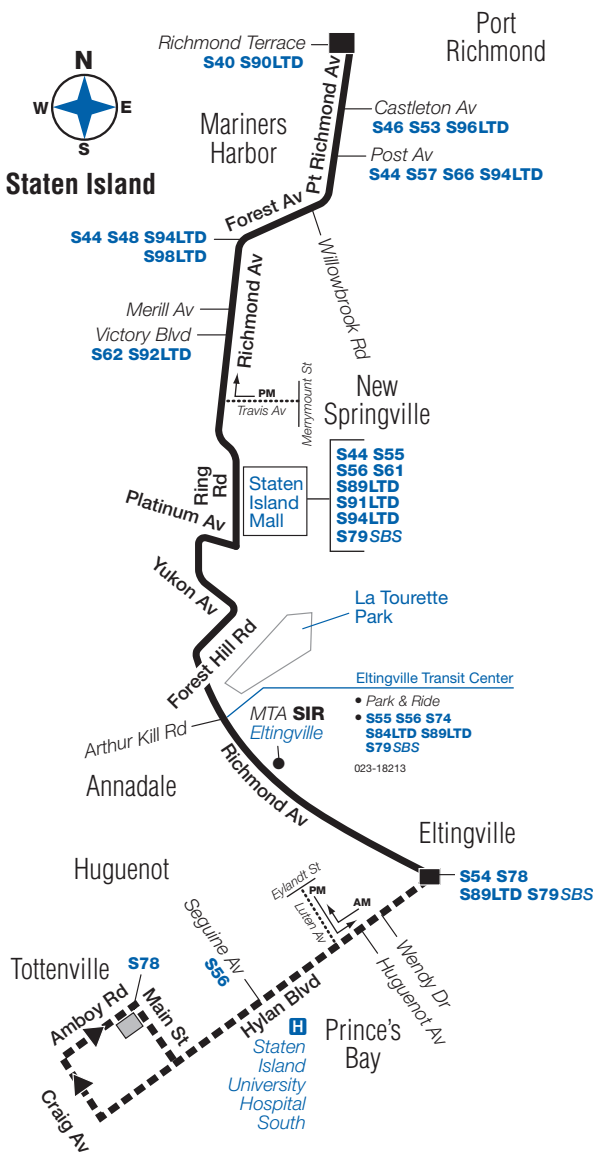

S59 MAP LEGEND

Local/Limited/SBS Bus Transfers: shown in bold blue type.

■ Terminal

▣ Part-time Terminal

MTA **SIR** Railway Station

■ ■ ■ Weekday Rush Hour Only

..... Supplemental Service School Days (early AM and early PM)

For Accessible subway stations, travel directions and other information:

Call 511 or visit www.mta.info