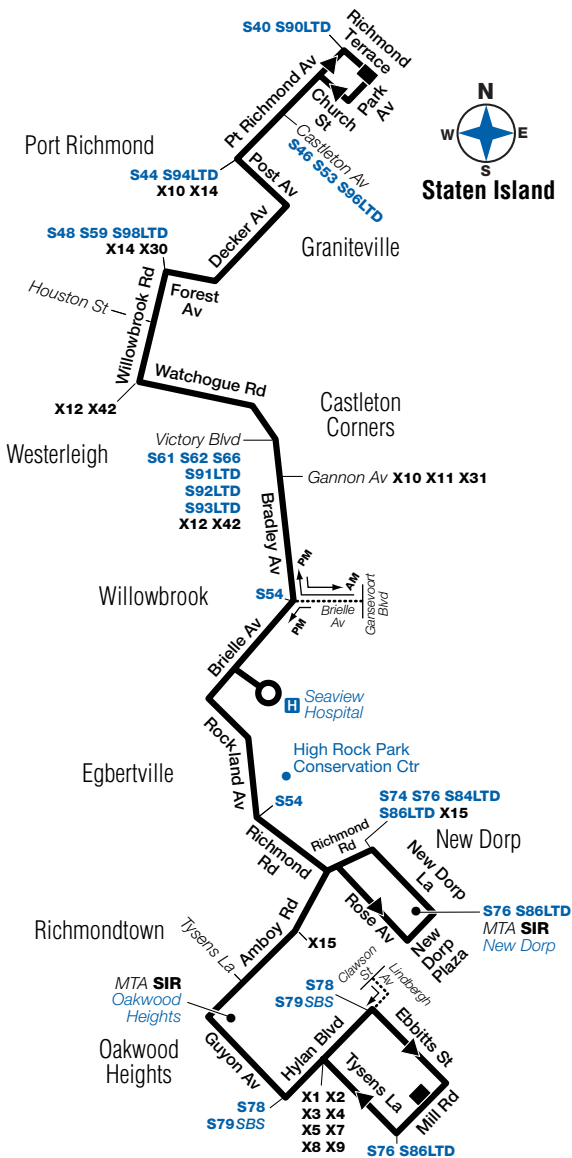

si057a12227_cs

S78 MAP LEGEND

Local/Limited/SBS Bus Transfers: shown in bold blue type.

Express Bus Transfers: shown in bold black type.

■ Terminal

MTA **SIR** Railway Station

● Point of Interest

..... Supplemental Service School Days

(early AM and early PM)

For Accessible subway stations, travel directions and other information:

Call 511 or visit www.mta.info