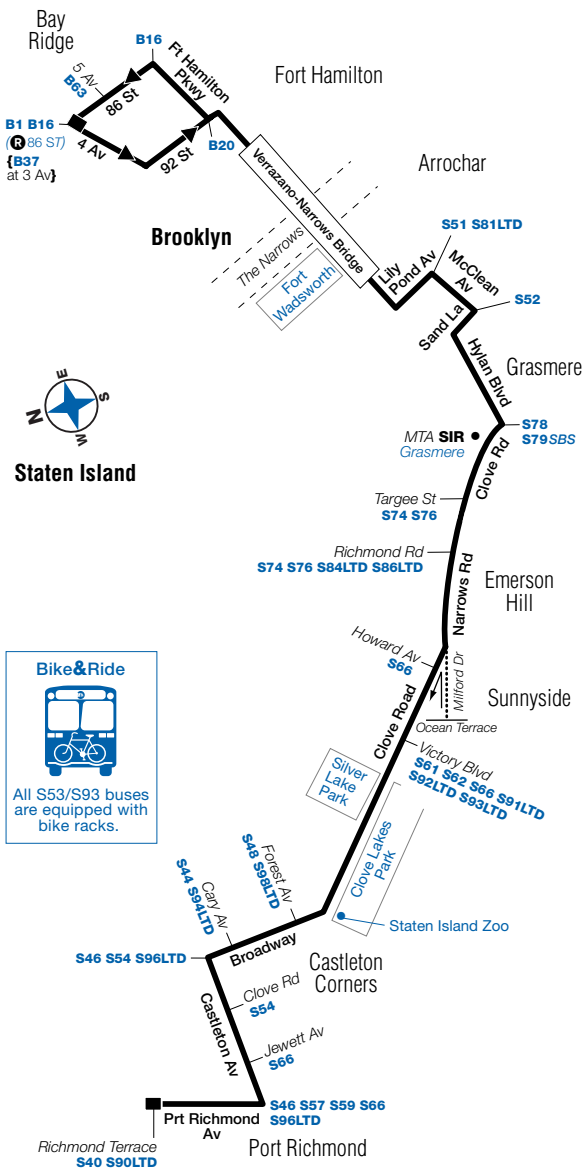

si053a18212_cs

S53 MAP LEGEND

Local/Limited/SBS Bus Transfers: shown in bold blue type.

■ Terminal

..... Supplemental Service School Days (early PM)

MTA **SIR** Railway Station

● Point of Interest

For Accessible subway stations, travel directions and other information:

Call 511 or visit www.mta.info