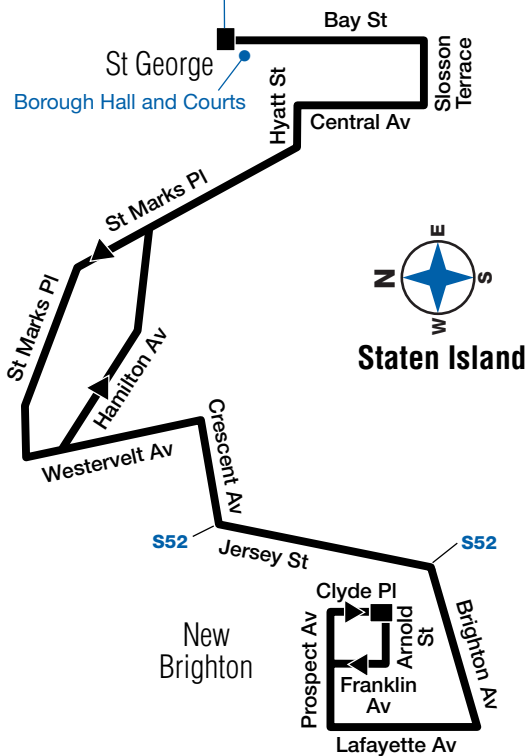

## S52 MAP LEGEND

**Local/Limited/SBS Bus Transfers:** shown in bold blue type.  
**Express Bus Transfers:** shown in bold black type.

■ Terminal

● Point of Interest

MTA **SIR** Railway Station

St George Ferry Terminal

- *S I Ferry*
- **MTA Staten Island Railway**
- **S40 S44 S46 S48 S51 S52**  
**S61 S62 S66 S74 S76 S78**  
**S81 S84 S86 S90 S91 S92**  
**S94 S96 S98**

001-11284

si042a11322\_cs