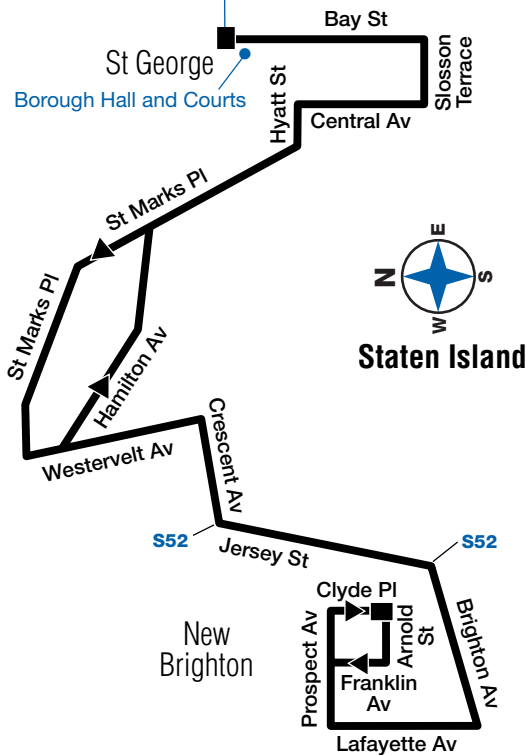

St George Ferry Terminal

- S I Ferry
- MTA **Staten Island Railway**
- **S40 S44 S46 S48 S51 S52**
  S61 S62 S66 S74 S76 S78
  S81 S84 S86 S90 S91 S92
  S94 S96 S98

001-11284

si042a11322_cs

S42 MAP LEGEND

Local/Limited/SBS Bus Transfers: shown in bold blue type.

Terminal

Point of Interest

MTA **SIR** *Railway Station*