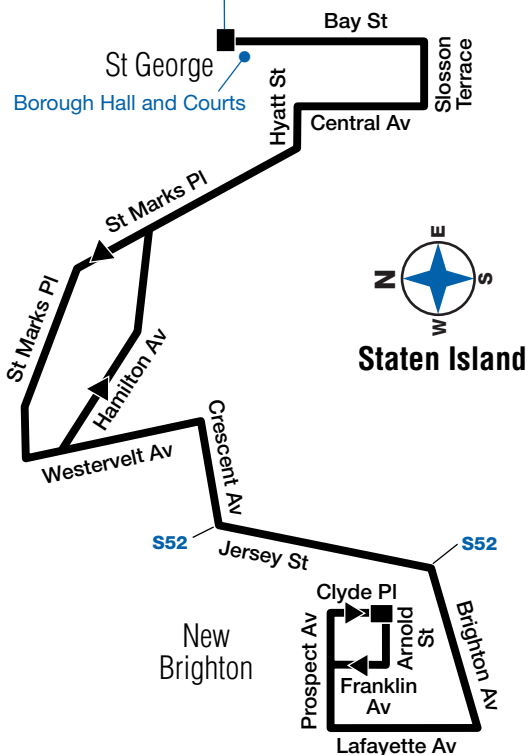

S52 Sunday Service

From St George Ferry Terminal to South Beach

St George Ferry Terminal	N Brighton St Marks Pl/ Westervelt Av	Stapleton Beach St/ Water St	Tompkinsville Tompkins Av/ Hylan Blvd	Arrochar McClean Av/ Sand La	South Bch SIU Hosp N University Dr
5:00	5:05	5:14	5:20	5:26	5:36
5:30	5:35	5:44	5:50	5:56	6:06
6:00	6:05	6:14	6:20	6:26	6:36
6:30	6:35	6:44	6:50	6:56	7:06
7:00	7:05	7:15	7:22	7:28	7:38
7:30	7:35	7:45	7:52	7:58	8:08
8:00	8:05	8:15	8:22	8:28	8:38
8:30	8:35	8:45	8:52	8:58	9:08
9:00	9:05	9:15	9:22	9:28	9:38
9:30	9:35	9:45	9:52	9:58	10:08
10:00	10:06	10:17	10:25	10:32	10:44
10:30	10:36	10:47	10:55	11:02	11:14
11:00	11:06	11:17	11:25	11:32	11:44
11:30	11:36	11:47	11:55	12:02	12:14
12:00	12:06	12:17	12:25	12:32	12:44
12:30	12:36	12:47	12:55	1:02	1:14
1:00	1:06	1:17	1:25	1:32	1:44
1:30	1:36	1:47	1:55	2:02	2:14
2:00	2:06	2:17	2:25	2:32	2:44
2:30	2:36	2:47	2:55	3:02	3:14
3:00	3:06	3:17	3:25	3:32	3:44
3:30	3:36	3:47	3:55	4:02	4:14
4:00	4:06	4:17	4:25	4:32	4:44
4:30	4:36	4:47	4:55	5:02	5:14
5:00	5:06	5:17	5:25	5:32	5:44
5:30	5:36	5:47	5:55	6:02	6:14
6:00	6:06	6:17	6:25	6:32	6:43
6:30	6:36	6:46	6:53	6:59	7:10
7:00	7:06	7:16	7:23	7:29	7:40
7:30	7:36	7:46	7:53	7:59	8:10
8:00	8:06	8:16	8:23	8:29	8:40
8:30	8:36	8:46	8:53	8:59	9:10
9:00	9:06	9:16	9:23	9:29	9:40
9:30	9:36	9:46	9:53	9:59	10:10
10:00	10:06	10:16	10:23	10:29	10:40
10:30	10:36	10:45	10:51	10:56	11:06
11:00	11:06	11:15	11:21	11:26	11:36
11:30	11:36	11:45	11:51	11:56	12:06
12:00	12:06	12:15	12:21	12:26	12:36
12:30	12:36	12:45	12:51	12:56	1:06

si042-CA-E8-2/4/2018-618014-618015-618016-70-nw-Req-010055

S52 MAP LEGEND

Local/Limited/SBS Bus Transfers: shown in bold blue type.

■ Terminal

● Point of Interest

MTA **SIR** Railway Station

St George Ferry Terminal

- S I Ferry
- MTA **Staten Island Railway**
- **S40 S44 S46 S48 S51 S52 S61 S62 S66 S74 S76 S78 S81 S84 S86 S90 S91 S92 S94 S96 S98**

001-11284

si042a11322_cs

S42 MAP LEGEND

Local/Limited/SBS Bus Transfers: shown in bold blue type.