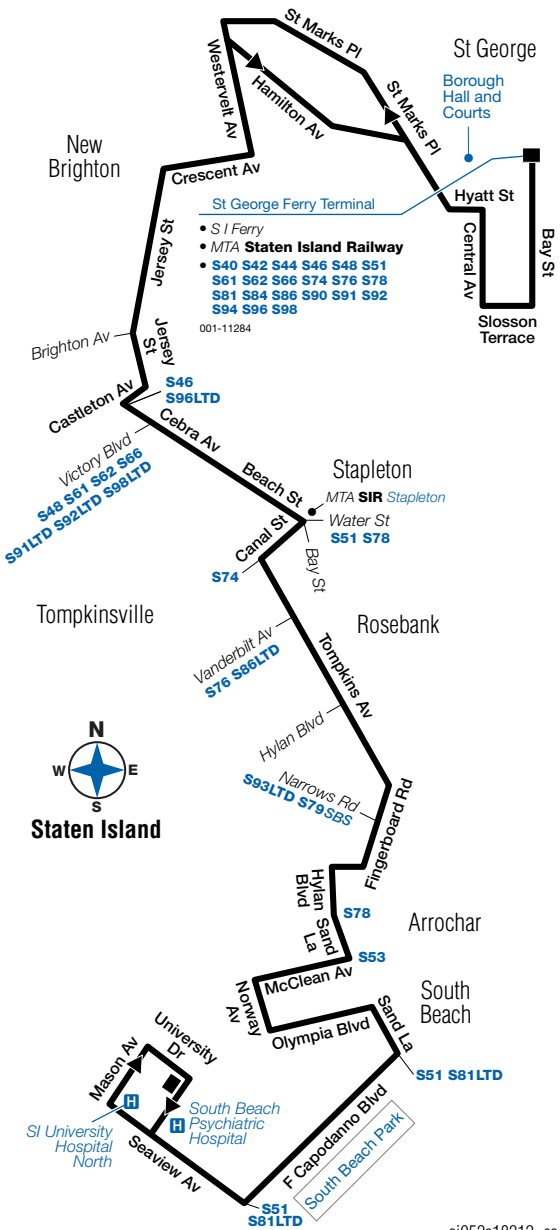

S52 MAP LEGEND

Local/Limited/SBS Bus Transfers: shown in bold blue type.

■ Terminal

● Point of Interest

MTA **SIR** Railway Station