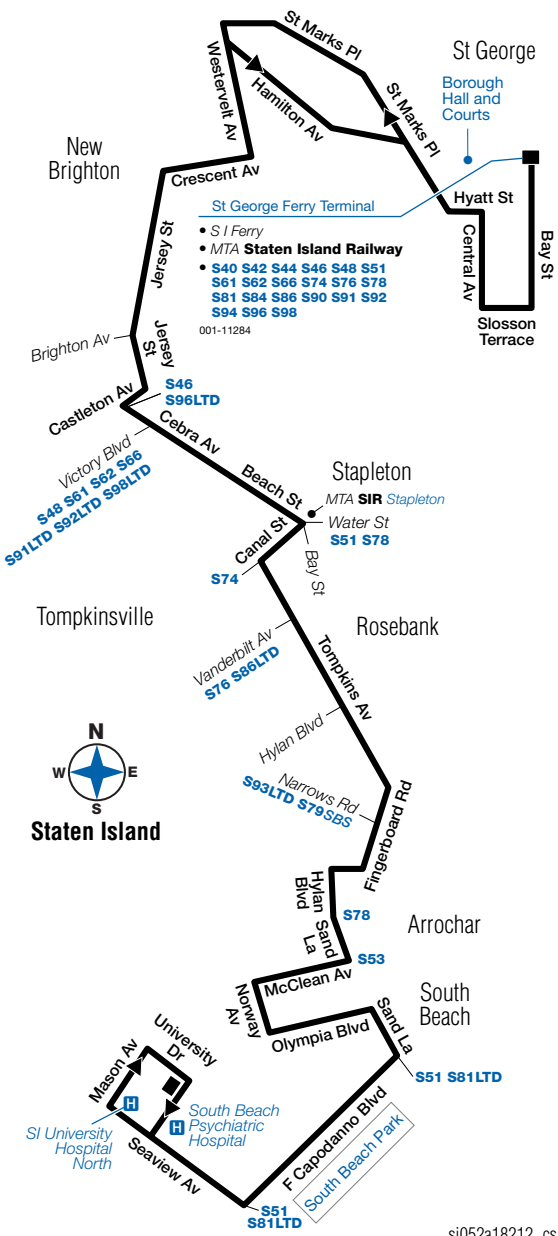

si052a18212_cs

S52 MAP LEGEND

- **Local/Limited/SBS Bus Transfers:** shown in bold blue type.
- Terminal
- Point of Interest
- MTA **SIR** Railway Station

For Accessible subway stations, travel directions and other information:

Call 511 or visit www.mta.info