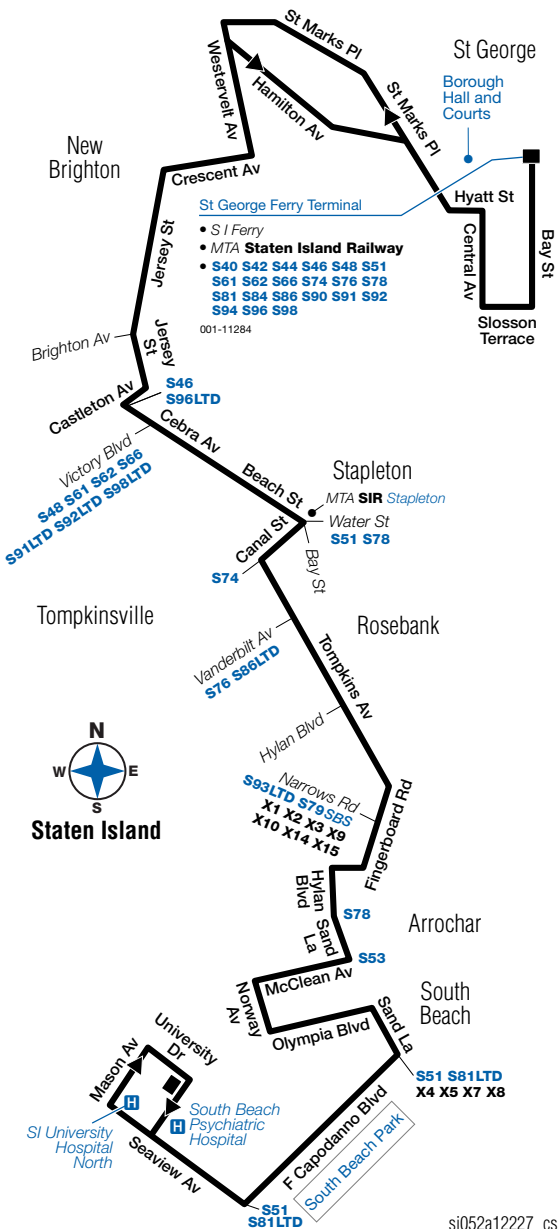

S52 MAP LEGEND

Local/Limited/SBS Bus Transfers: shown in bold blue type.
Express Bus Transfers: shown in bold black type.

■ Terminal

● Point of Interest

MTA **SIR** Railway Station